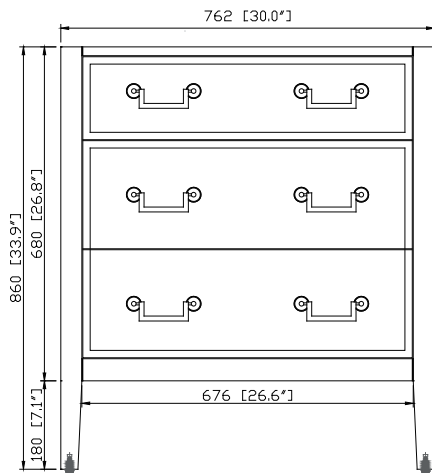

Product Diagrams

Front