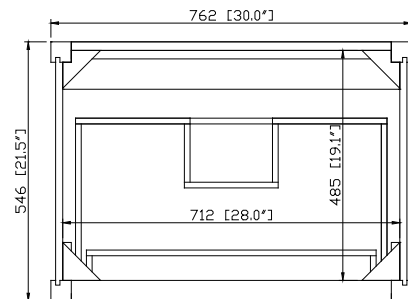

## Nominal Dimension

- 30W x 21.5D x 33.9H (inches)

## Product Diagrams

Front

Back

Side

Top

SUT31BK-R / SUT31CW -R / SUT31GB-R

### Nominal Dimension

- 31W x 22D x 1H inches
- 787 x 560 x 25 mm

### Nominal Dimension

- 20W x 15D x 7.7H inches
- 510 x 381 x 196mm