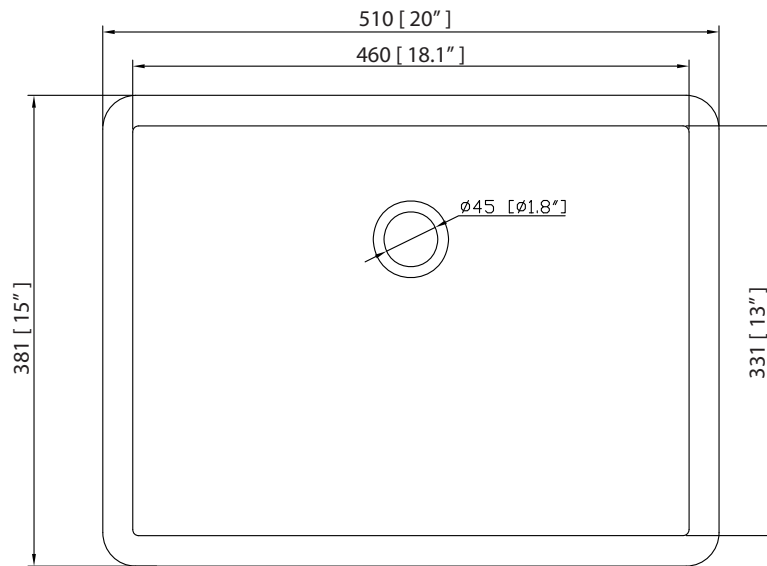

## Nominal Dimension

- 30W x 21.5D x 33.9H (inches)

### Nominal Dimension

- 31W x 22D x 1H inches
- 787 x 560 x 25 mm

### Nominal Dimension

- 20W x 15D x 7.7H inches
- 510 x 381 x 196mm

### Product Diagrams

Top

Front

Side