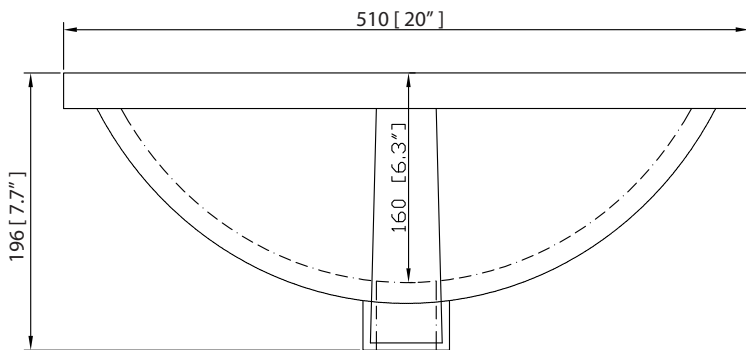

## Nominal Dimension

- 30W x 21.5D x 33.9H (inches)

### Nominal Dimension

- 31W x 22D x 1H inches
- 787 x 560 x 25 mm

### Nominal Dimension

- 20W x 15D x 7.7H inches
- 510 x 381 x 196mm

### Product Diagrams

Top

Front

Side