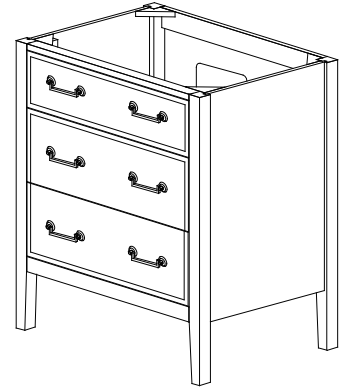

## Features

- Solid poplar frame and birch veneer plywood
- 1 flip down drawer
- 2 soft-close drawers
- Black bronze finish hardware
- Adjustable height levelers

## Nominal Dimension

- 30W x 21.5D x 33.9H (inches)

### Nominal Dimension

- 31W x 22D x 1H inches
- 787 x 560 x 25 mm

### Nominal Dimension

- 20W x 15D x 7.7H inches
- 510 x 381 x 196mm