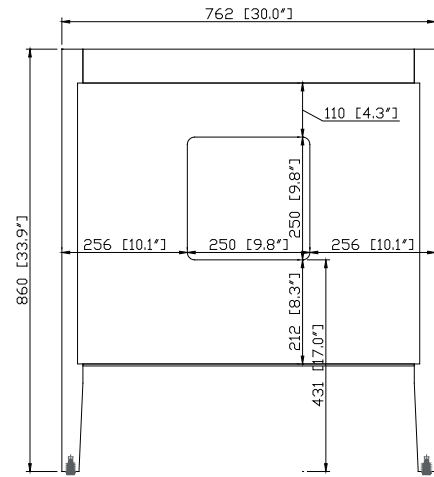

Avanity

DELANO-V30-TG
DELANO-V30-WT

Features

- Solid poplar frame and birch veneer plywood
- 1 flip down drawer
- 2 soft-close drawers
- Black bronze finish hardware
- Adjustable height levelers

Colors / Finishes

- Taupe Glaze
- White

Nominal Dimension

- 30W x 21.5D x 33.9H (inches)

Related Items

Mirror	14000-M24-TG	14000-M28-TG	
	14000-M24-WT	14000-M28-WT	
	14000-MC24-TG	14000-MC28-TG	
	14000-MC24-WT	14000-MC28-WT	
Vanity Top	SUT31BK-R	SUT31CW-R	SUT31GB-R
	SUT31BK	SUT31CW	SUT31GB
Sink	CUM20WT-R	CUM18WTX	CUM18LN

Product Diagrams

Front

Side