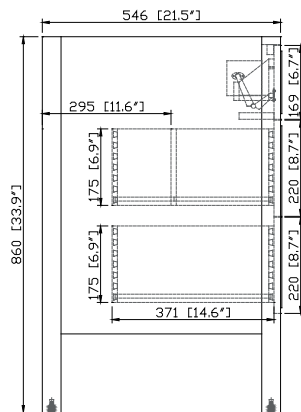

Avanity

DELANO-V30-TG
DELANO-V30-WT

Features

- Solid poplar frame and birch veneer plywood
- 1 flip down drawer
- 2 soft-close drawers
- Black bronze finish hardware
- Adjustable height levelers

Colors / Finishes

- Taupe Glaze
- White

Nominal Dimension

- 30W x 21.5D x 33.9H (inches)

Related Items

Mirror	14000-M24-TG	14000-M28-TG	
	14000-M24-WT	14000-M28-WT	
	14000-MC24-TG	14000-MC28-TG	
	14000-MC24-WT	14000-MC28-WT	
Vanity Top	SUT31BK-R	SUT31CW-R	SUT31GB-R
	SUT31BK	SUT31CW	SUT31GB
Sink	CUM20WT-R	CUM18WTX	CUM18LN

Product Diagrams

Front

Side