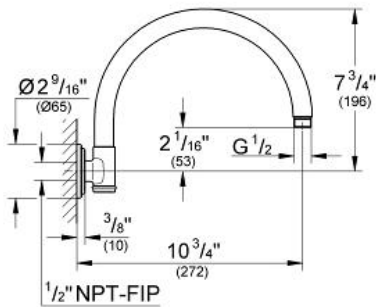

## Product Description: 10" Retro Shower Arm

### Standard Specification:

- 1/2" NPT Male Threads
- Can be used with all Rainshower shower heads except Rainshower Jumbo
- **GROHE StarLight®** finish