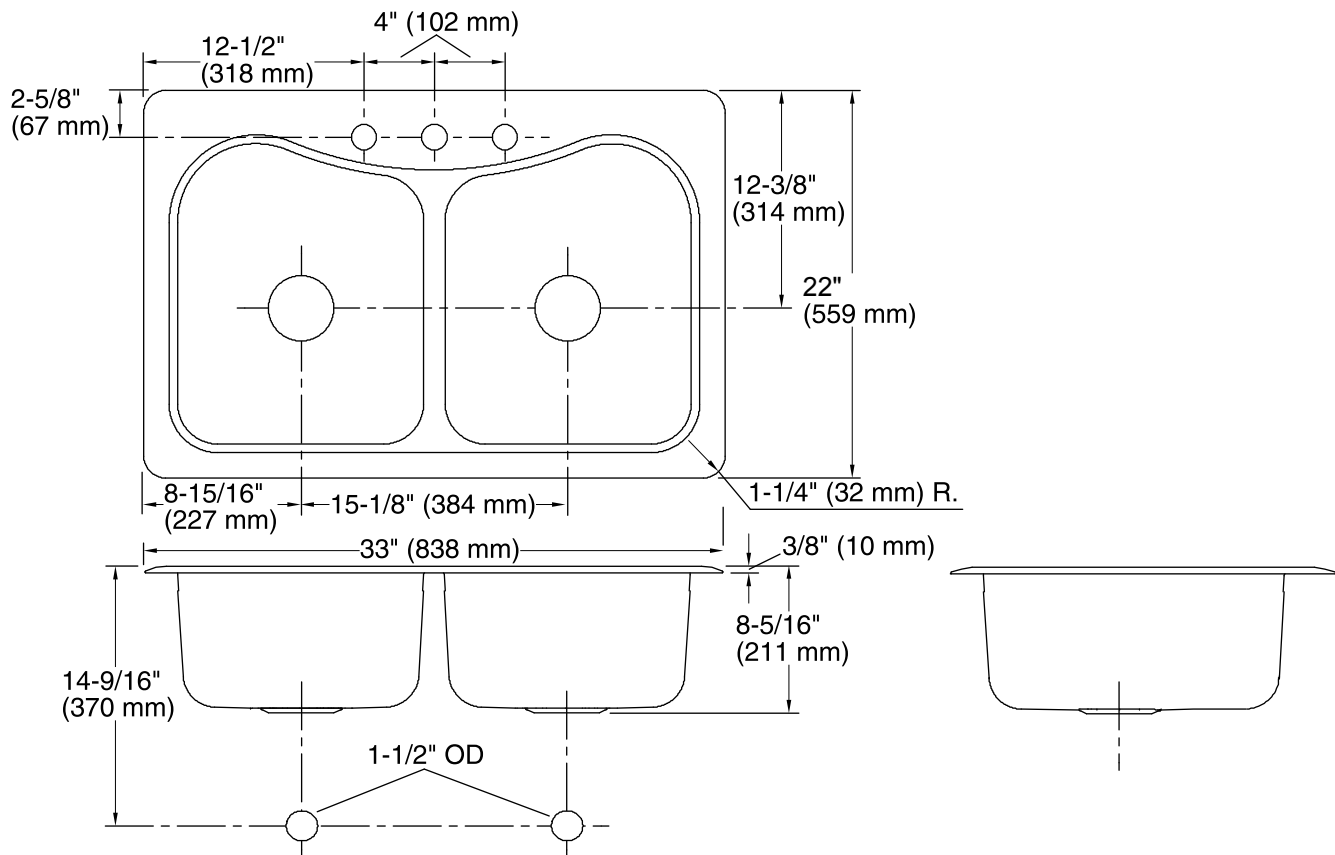

Staccato™
Top-mount Kitchen Sink
K-3369-3

Features

- Double equal bowls.
- Three faucet holes.
- SilentShield® sound-absorption technology offers quieter performance.
- Includes hardwood cutting board.
- 33" (838 mm) x 22" (559 mm)

Optional Accessories

- K-3370 Cutting Board
- K-8813 Manual Sink Strainer with Tailpiece

Codes/Standards

ASME A112.19.3/CSA B45.4

**Lifetime Limited Warranty for
KOHLER® Stainless Steel Sinks**

See website for detailed warranty information.

Technical Information

All product dimensions are nominal.

Bowl configuration: Double equal

Installation: Top-mount

Cutout: Top-mount, 32-1/2" x 21-1/2" (826 mm x 546 mm) with 1" (25 mm) radius corners

Bowl area (Left): Length: 17-1/16" (433 mm)
Width: 13-15/16" (354 mm)
Bowl depth: 8-5/16" (211 mm)

Bowl area (Right): Length: 17-1/16" (433 mm)
Width: 13-15/16" (354 mm)
Bowl depth: 8-5/16" (211 mm)
Water depth: 8" (203 mm)

Number of deck holes: 3

Faucet hole(s): 1-7/16" (37 mm)

Drain hole: 3-5/8" (92 mm)