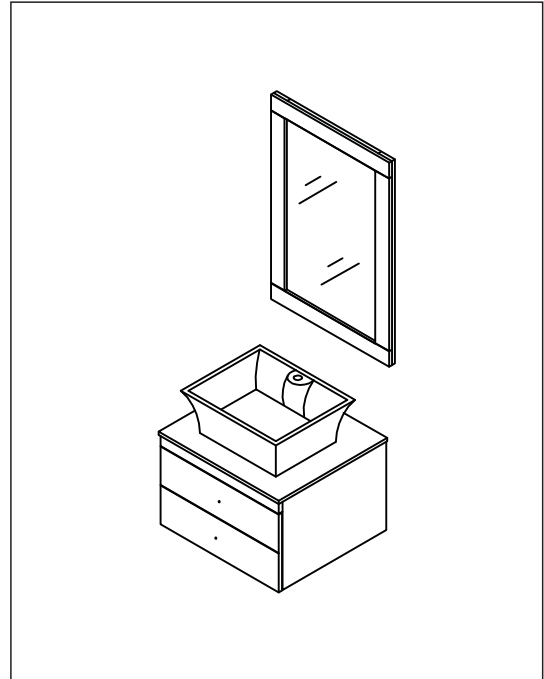

VINNOVA

FASHION BATHROOM LIFE

MODEL: 744024

- Please check your product packaging to make sure the included accessories are in the “list of standard accessories”. If any parts are missing, please contact your local dealer immediately.
- Do not allow any sharp objects to come in contact with the cabinet, as it will scratch the surface.
- Continuous and prolonged exposure to direct sunlight may cause discoloration to the wood.
- Do not put any hot appliances directly on or near the cabinet.
- Please avoid using cleaning products that contain bleach or ammonia.
- Wood surfaces should only be cleaned with wood care products such as soapy water or furniture polish.