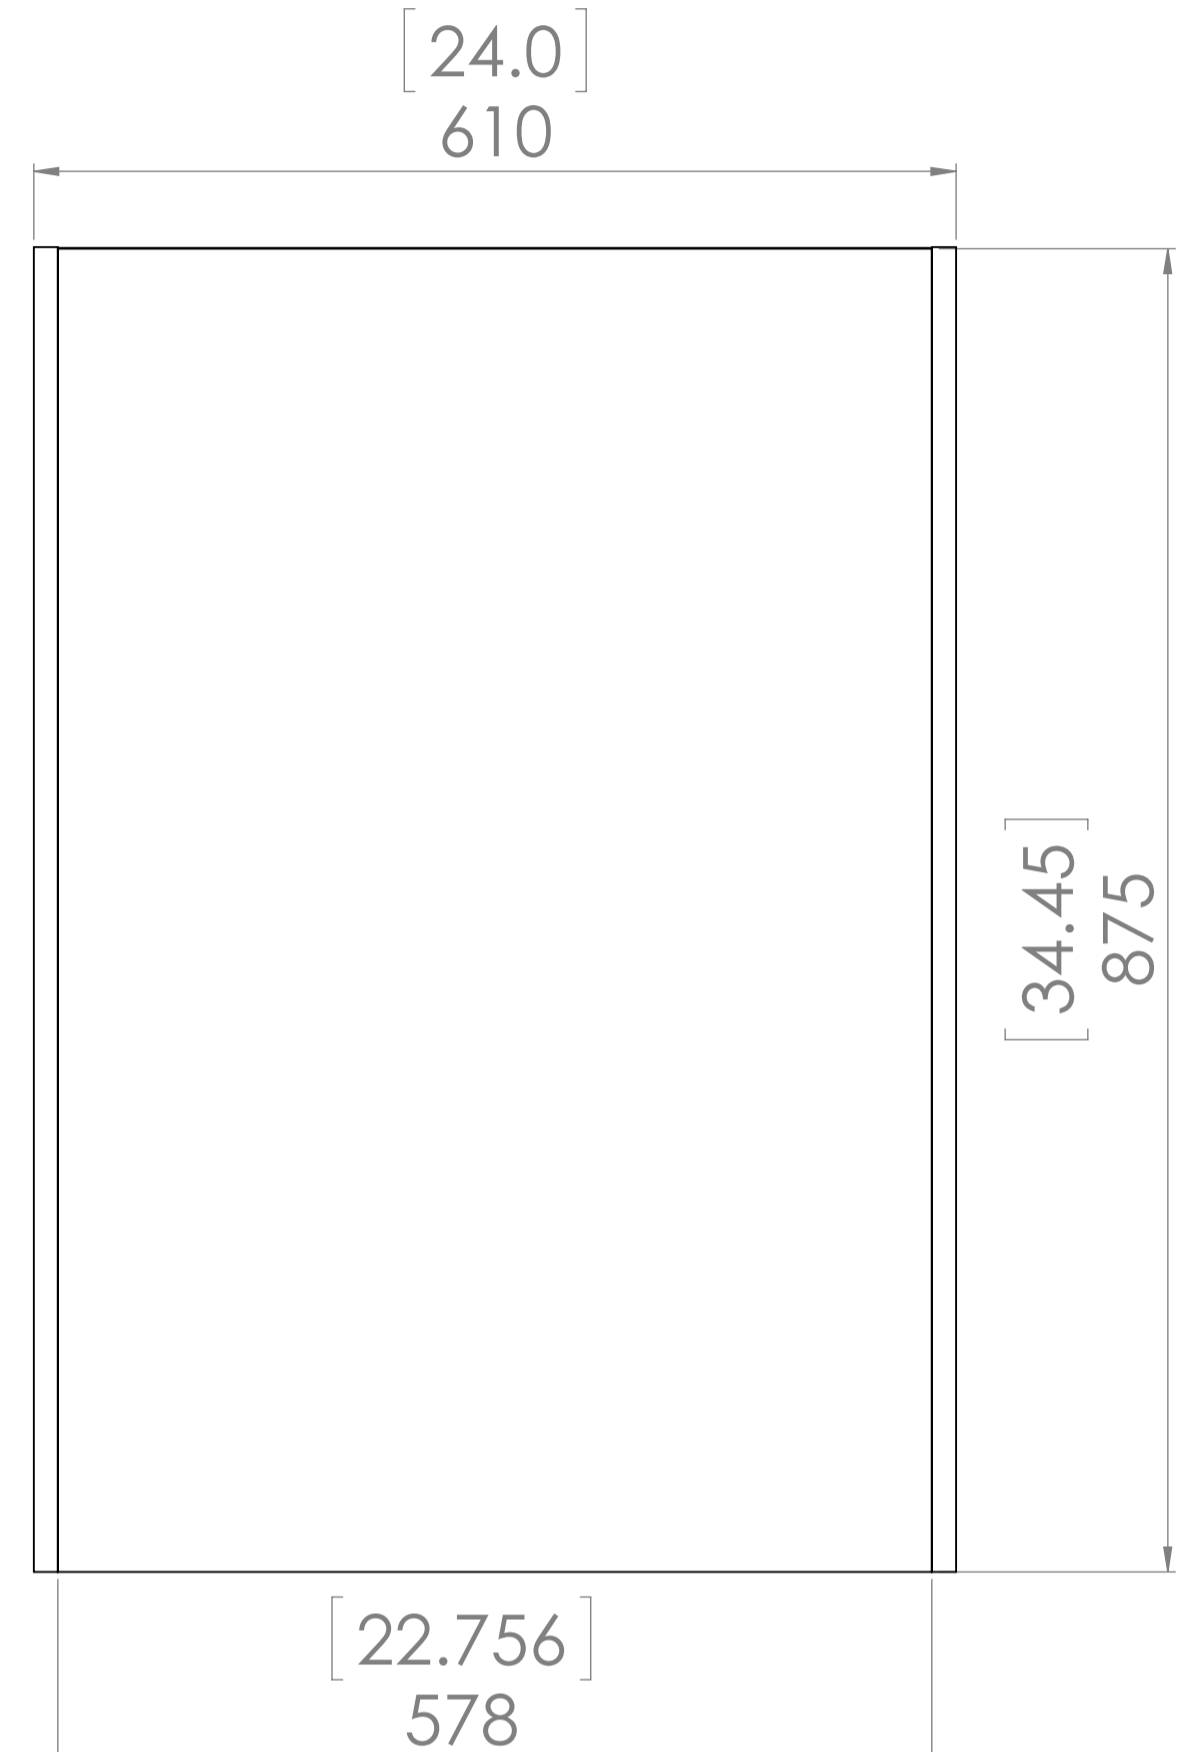

Item ID	Front Thickness [in] mm	Door Thickness [in] mm
EH2135B-GB	[.75] 19	[.75] 19

This profile belongs to EH2135B-GB

Detailed View

Profile: Easthaven German Beech

PROPRIETARY AND CONFIDENTIAL
 THE INFORMATION CONTAINED IN THIS DRAWING IS THE SOLE PROPERTY OF WOODCRAFTERS. ANY REPRODUCTION IN PART OR AS A WHOLE WITHOUT THE WRITTEN PERMISSION OF WOODCRAFTERS IS PROHIBITED.

UNLESS OTHERWISE SPECIFIED
 DIMENSIONS ARE IN MM AND [INCHES]
 TOLERANCES ARE
 +.039[1]-.039[1]
 SCALE:1:2

Item ID	Shelf Thickness [in] mm	Shelf Length and Width [in] mm	Depth "X" [in] mm
BT2435D-BT	N/A	N/A	[24.60] 625
BT2435D-WH	N/A		[24.44] 621
CM2435D-DK	N/A		[24.60] 625
CM2435D-WH	N/A		[24.44] 621
EH2435D-GB	N/A		[24.60] 625
BT2435D-RC	N/A		[24.60] 625
CM2435D-KG	N/A		[24.44] 621

Description					
Kitchens - Drawer Base Cabinet 24 with 3 Drawers					
REV	ECO#	Description	REV'D BY DATE	CHK'D BY DATE	APRV'D BY DATE
3		Structural Change	07/25/18	07/25/18	07/25/18

Back View

Isometric View

**Front View
(front drawers removed)**

Depth "X" depends on door profile

**Side View
(left panel removed)**

	NAME	SIGNATURE	DATE	MATERIAL:	
DRAWN	R. Rubio		11/09/17	Plywood CM-WH.	
CHK'D	R. Rubio		11/09/17	Particle Board the	
APPV'D	R. Rubio		11/09/17	other Cabinets.	
MFG	R. Rubio		11/09/17		
PROPRIETARY AND CONFIDENTIAL THE INFORMATION CONTAINED IN THIS DRAWING IS THE SOLE PROPERTY OF WOODCRAFTERS. ANY REPRODUCTION IN PART OR AS A WHOLE WITHOUT THE WRITTEN PERMISSION OF WOODCRAFTERS IS PROHIBITED.				UNLESS OTHERWISE SPECIFIED	Drawer_Base_24in SCALE:1:5 SHEET 1 OF 1
				DIMENSIONS ARE IN mm. AND (INCHES)	
				TOLERANCES ARE +/- 1[0.039]	
				SCALE:1:5	