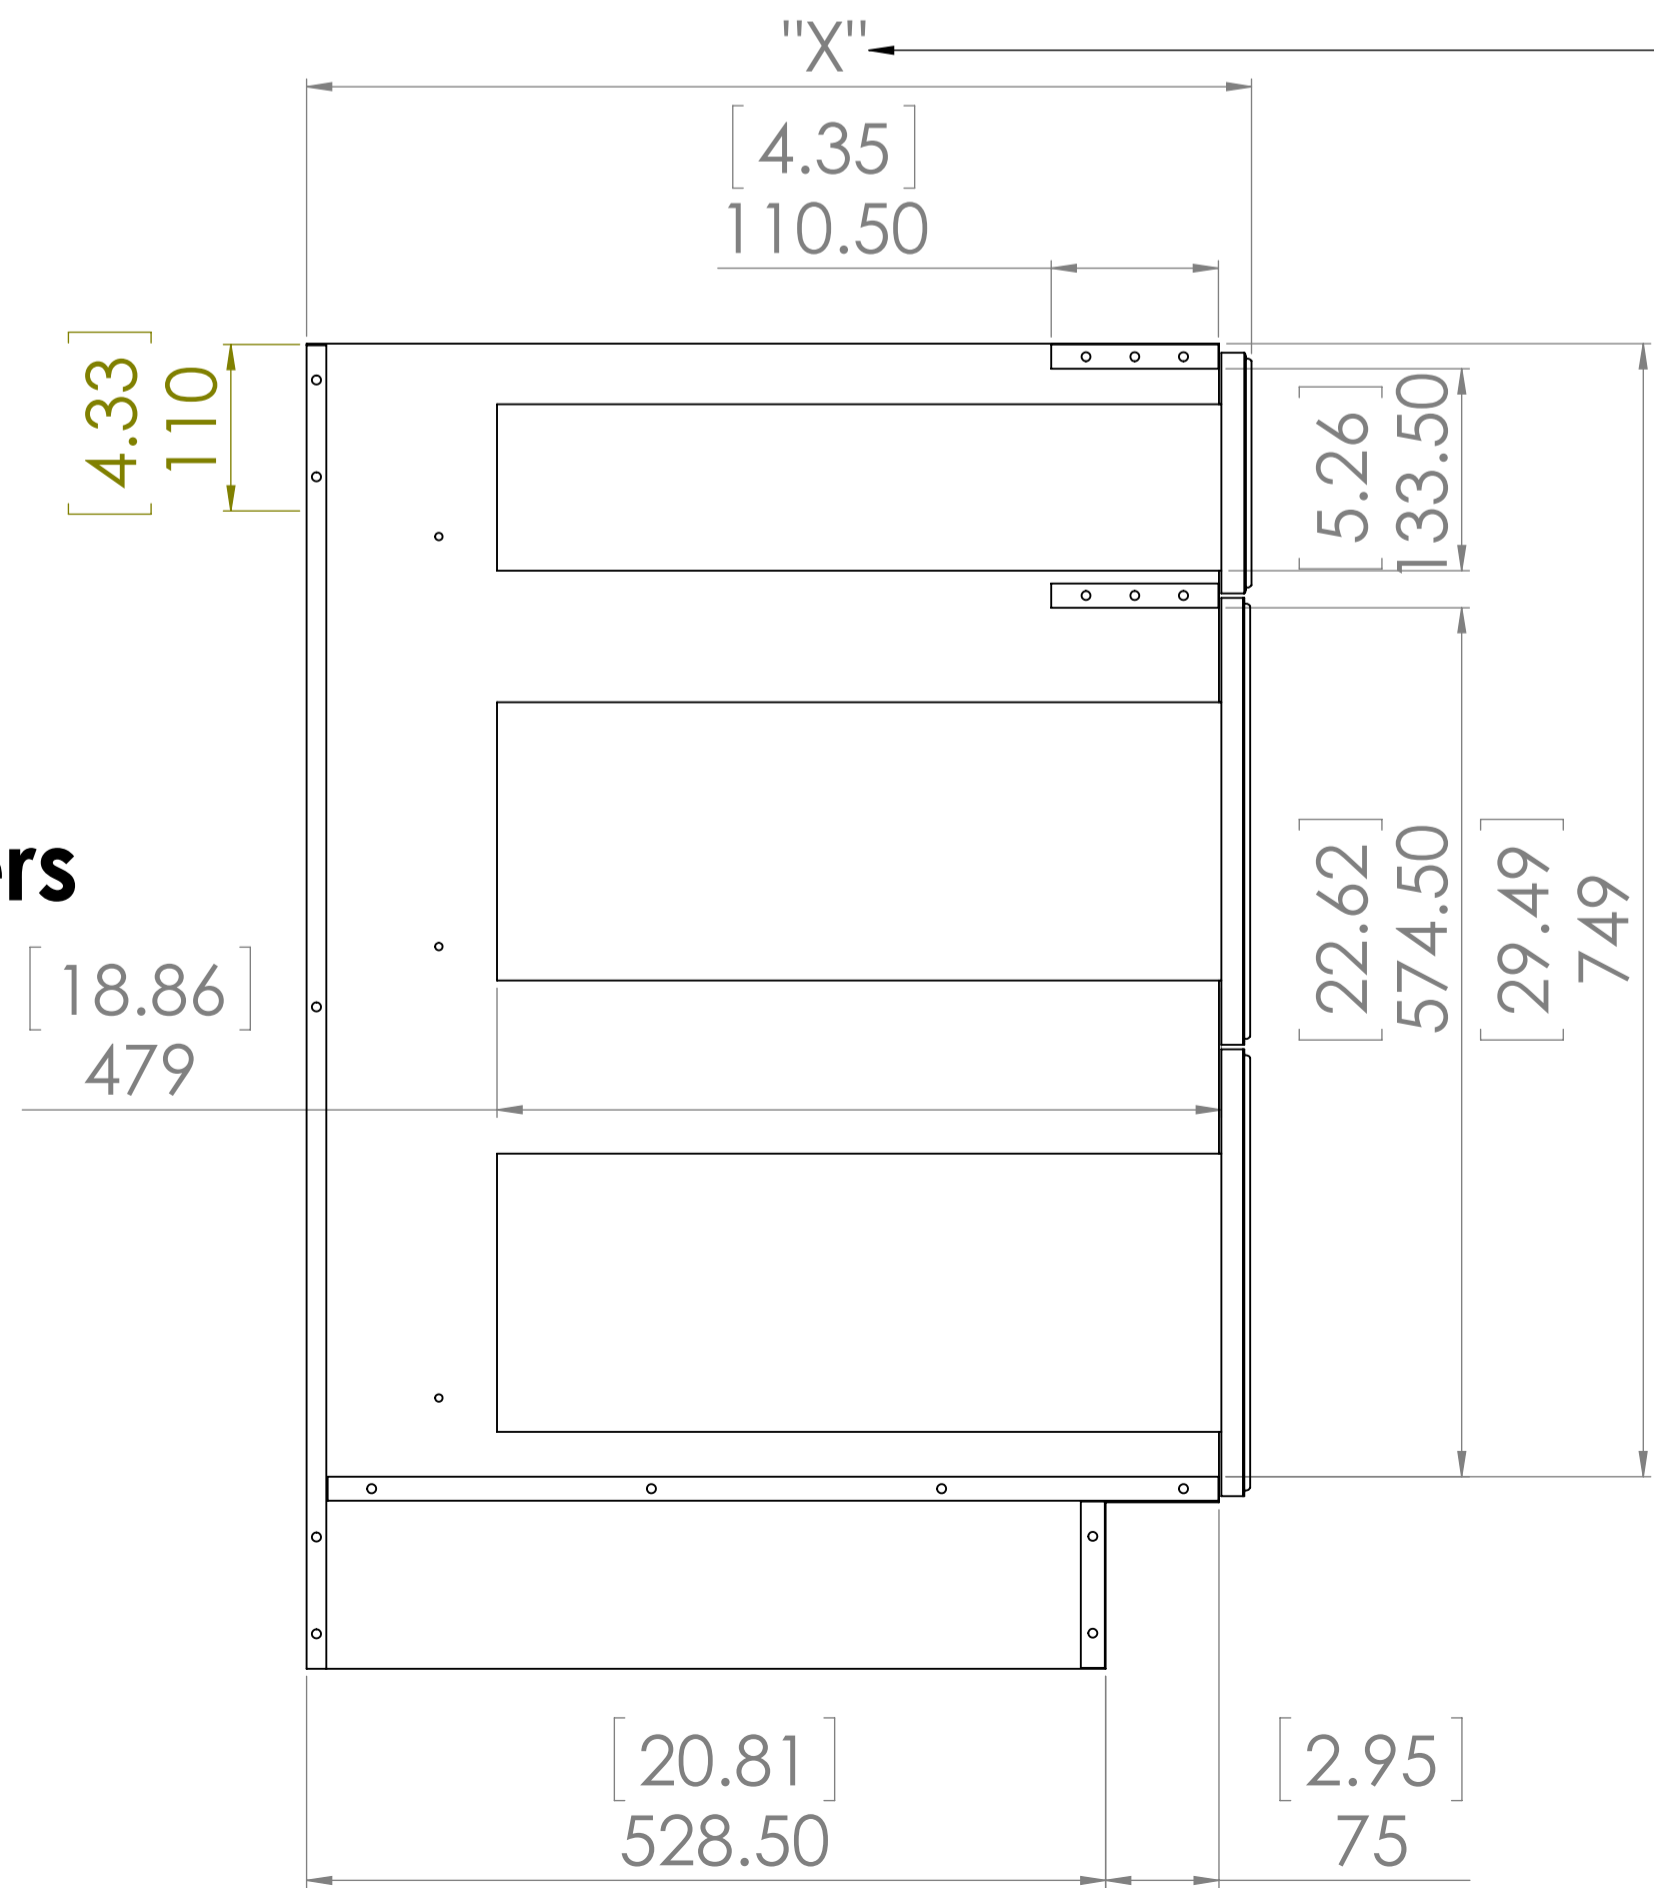

Item ID	Front Thickness [in] mm	Door Thickness [in] mm
EH2135B-GB	[.75] 19	[.75] 19

This profile belongs to EH2135B-GB

Detailed View

Profile: Easthaven German Beech

PROPRIETARY AND CONFIDENTIAL
 THE INFORMATION CONTAINED IN THIS DRAWING IS THE SOLE PROPERTY OF WOODCRAFTERS. ANY REPRODUCTION IN PART OR AS A WHOLE WITHOUT THE WRITTEN PERMISSION OF WOODCRAFTERS IS PROHIBITED.

UNLESS OTHERWISE SPECIFIED
 DIMENSIONS ARE IN MM AND [INCHES]
 TOLERANCES ARE
 +.039[1]-.039[1]
 SCALE:1:2

Item ID	Shelf Thickness [in] mm	Shelf Length and Width [in] mm	Depth "X" [in] mm
BT2435D-BT	N/A	N/A	[24.60] 625
BT2435D-WH	N/A		[24.44] 621
CM2435D-DK	N/A		[24.60] 625
CM2435D-WH	N/A		[24.44] 621
EH2435D-GB	N/A		[24.60] 625
BT2435D-RC	N/A		[24.60] 625
CM2435D-KG	N/A		[24.44] 621

Description					
Kitchens - Drawer Base Cabinet 24 with 3 Drawers					
REV	ECO#	Description	REV'D BY DATE	CHK'D BY DATE	APRV'D BY DATE
3		Structural Change	07/25/18	07/25/18	07/25/18

Back View

Isometric View

**Front View
(front drawers removed)**

Depth "X" depends on door profile

**Side View
(left panel removed)**

	NAME	SIGNATURE	DATE	MATERIAL:	
DRAWN	R. Rubio		11/09/17	Plywood CM-WH.	
CHK'D	R. Rubio		11/09/17	Particle Board the	
APPV'D	R. Rubio		11/09/17	other Cabinets.	
MFG	R. Rubio		11/09/17		
PROPRIETARY AND CONFIDENTIAL THE INFORMATION CONTAINED IN THIS DRAWING IS THE SOLE PROPERTY OF WOODCRAFTERS. ANY REPRODUCTION IN PART OR AS A WHOLE WITHOUT THE WRITTEN PERMISSION OF WOODCRAFTERS IS PROHIBITED.				UNLESS OTHERWISE SPECIFIED	Drawer_Base_24in SCALE:1:5 SHEET 1 OF 1
				DIMENSIONS ARE IN mm. AND (INCHES)	
				TOLERANCES ARE +/- 1[0.039]	
				SCALE:1:5	