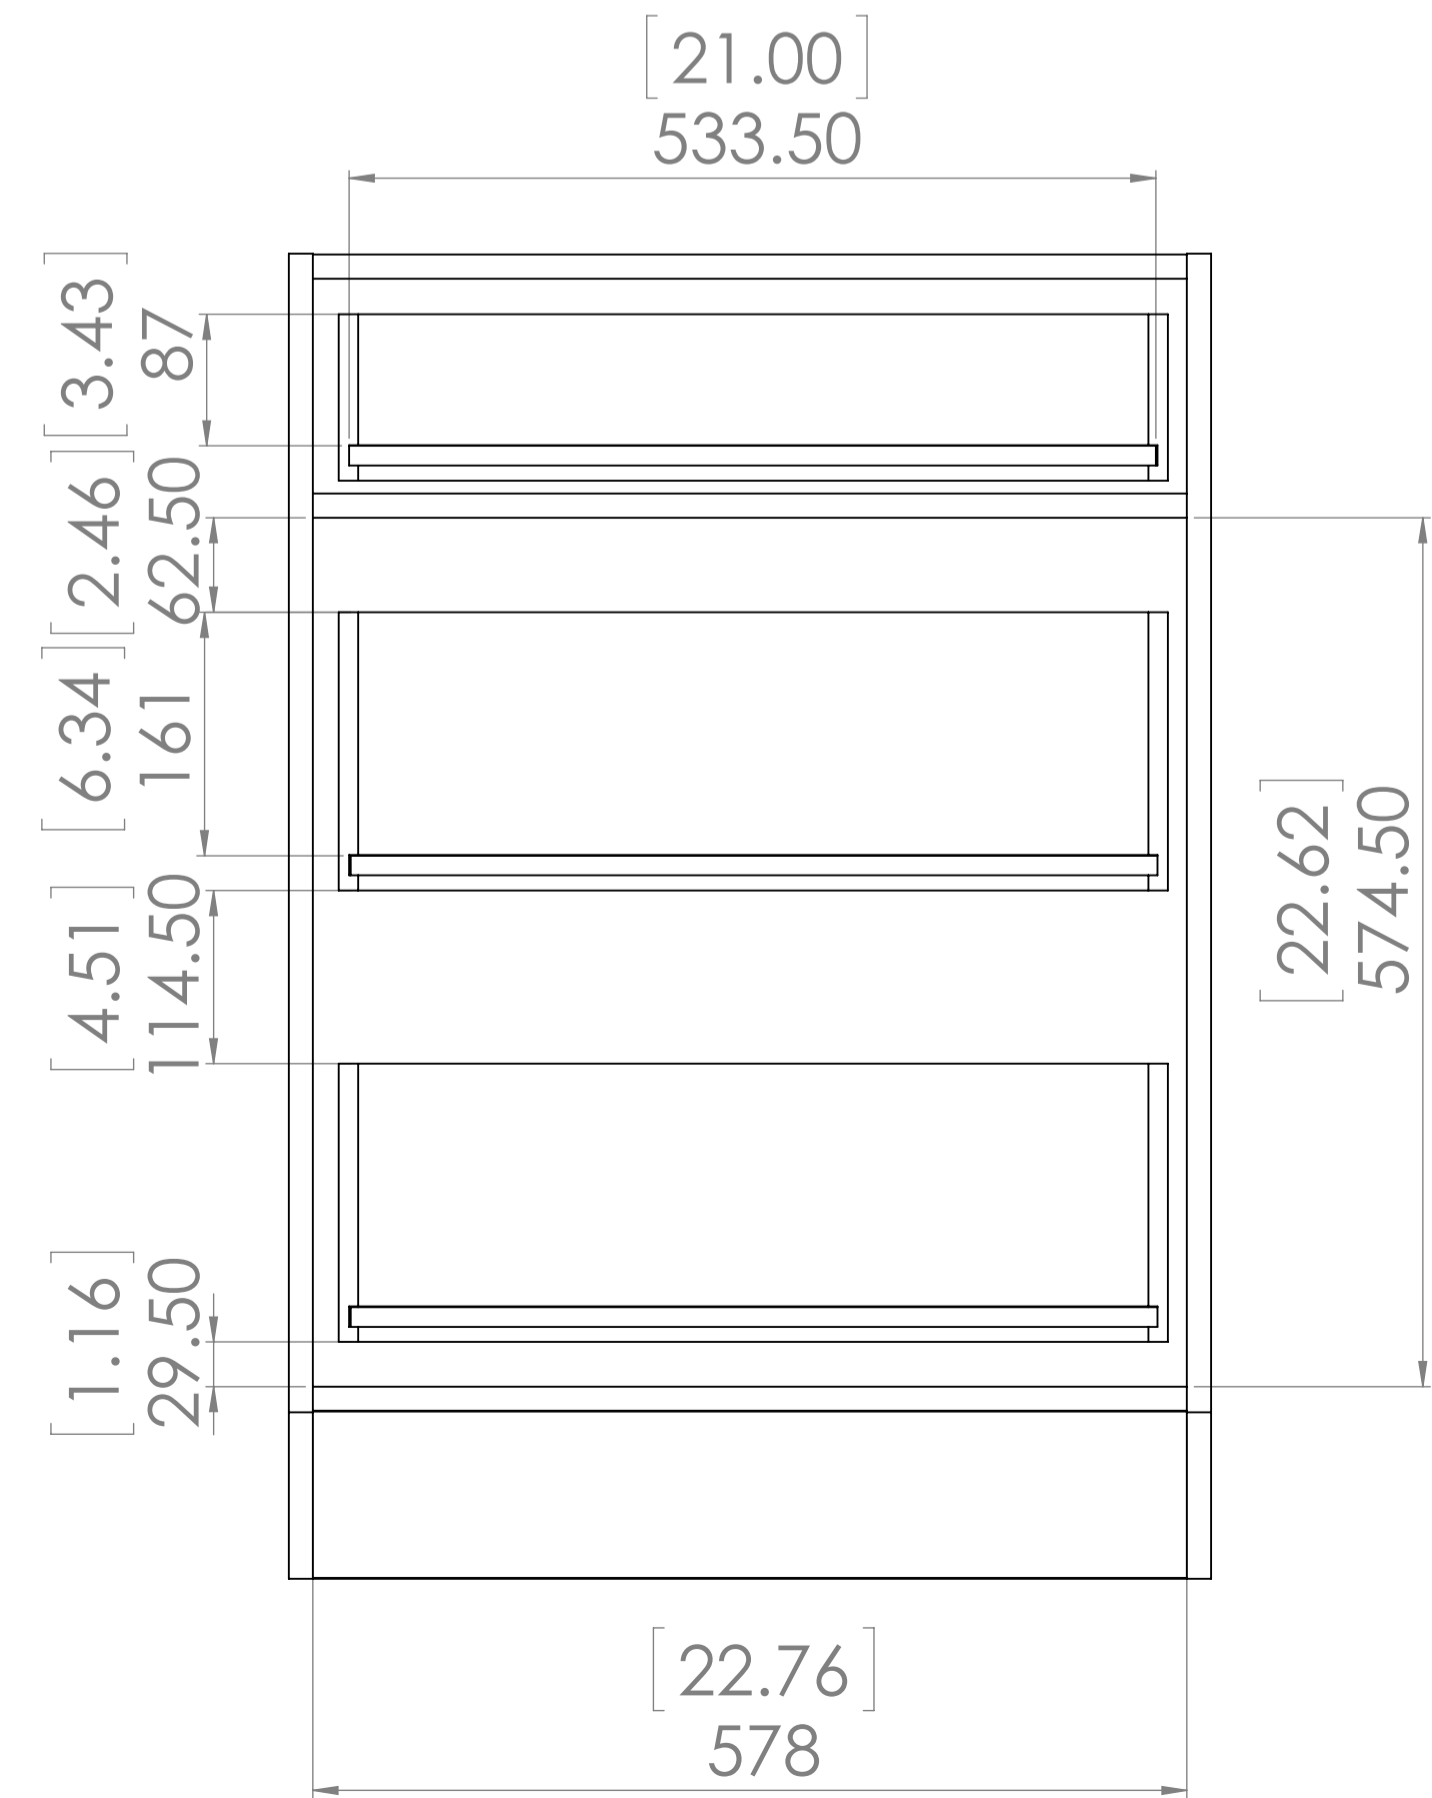

Item ID	Front Thickness [in] mm	Door Thickness [in] mm
EH2135B-GB	[.75] 19	[.75] 19

This profile belongs to EH2135B-GB

Detailed View

Profile: Easthaven German Beech

PROPRIETARY AND CONFIDENTIAL
 THE INFORMATION CONTAINED IN THIS DRAWING IS THE SOLE PROPERTY OF WOODCRAFTERS. ANY REPRODUCTION IN PART OR AS A WHOLE WITHOUT THE WRITTEN PERMISSION OF WOODCRAFTERS IS PROHIBITED.

UNLESS OTHERWISE SPECIFIED
 DIMENSIONS ARE IN MM AND [INCHES]
 TOLERANCES ARE
 +.039[1]-.039[1]
 SCALE:1:2

Item ID	Shelf Thickness [in] mm	Shelf Length and Width [in] mm	Depth "X" [in] mm
BT2435D-BT	N/A	N/A	[24.60] 625
BT2435D-WH	N/A		[24.44] 621
CM2435D-DK	N/A		[24.60] 625
CM2435D-WH	N/A		[24.44] 621
EH2435D-GB	N/A		[24.60] 625
BT2435D-RC	N/A		[24.60] 625
CM2435D-KG	N/A		[24.44] 621

Description					
Kitchens - Drawer Base Cabinet 24 with 3 Drawers					
REV	ECO#	Description	REV'D BY DATE	CHK'D BY DATE	APRV'D BY DATE
3		Structural Change	07/25/18	07/25/18	07/25/18

Back View

Isometric View

**Front View
(front drawers removed)**

Depth "X" depends on door profile

**Side View
(left panel removed)**

	NAME	SIGNATURE	DATE	MATERIAL:	
DRAWN	R. Rubio		11/09/17	Plywood CM-WH.	
CHK'D	R. Rubio		11/09/17	Particle Board the	
APPV'D	R. Rubio		11/09/17	other Cabinets.	
MFG	R. Rubio		11/09/17		
PROPRIETARY AND CONFIDENTIAL THE INFORMATION CONTAINED IN THIS DRAWING IS THE SOLE PROPERTY OF WOODCRAFTERS. ANY REPRODUCTION IN PART OR AS A WHOLE WITHOUT THE WRITTEN PERMISSION OF WOODCRAFTERS IS PROHIBITED.				UNLESS OTHERWISE SPECIFIED	Drawer_Base_24in SCALE:1:5 SHEET 1 OF 1
				DIMENSIONS ARE IN mm. AND (INCHES)	
				TOLERANCES ARE +/- 1[0.039]	
				SCALE:1:5	