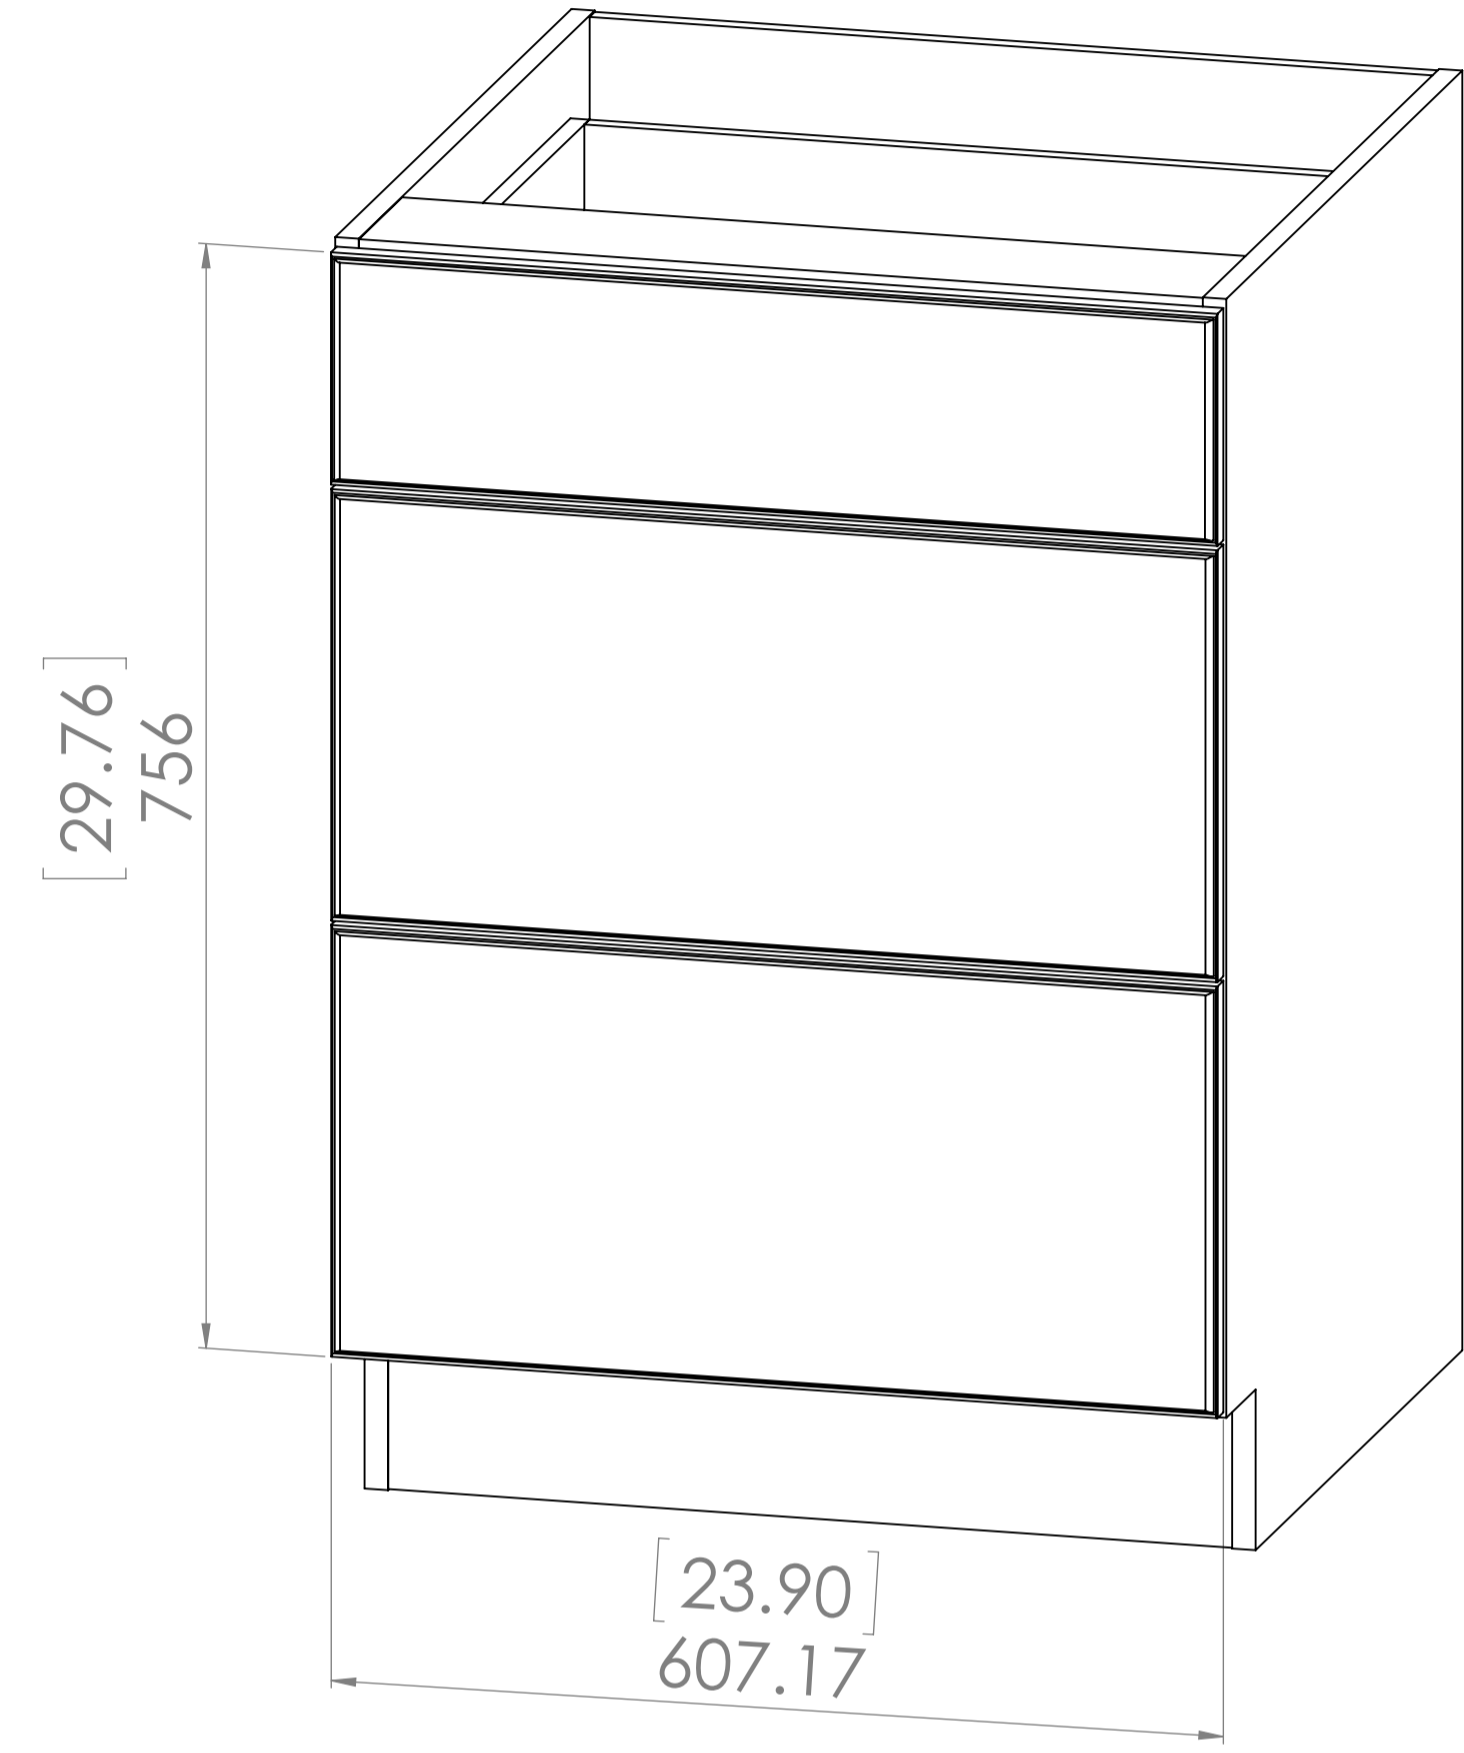

Item ID	Front Thickness [in] mm	Door Thickness [in] mm
EH2135B-GB	[.75] 19	[.75] 19

This profile belongs to EH2135B-GB

Detailed View

Profile: Easthaven German Beech

PROPRIETARY AND CONFIDENTIAL
 THE INFORMATION CONTAINED IN THIS DRAWING IS THE SOLE PROPERTY OF WOODCRAFTERS. ANY REPRODUCTION IN PART OR AS A WHOLE WITHOUT THE WRITTEN PERMISSION OF WOODCRAFTERS IS PROHIBITED.

UNLESS OTHERWISE SPECIFIED
 DIMENSIONS ARE IN MM AND [INCHES]
 TOLERANCES ARE
 +.039[1]-.039[1]
 SCALE:1:2

Item ID	Shelf Thickness [in] mm	Shelf Length and Width [in] mm	Depth "X" [in] mm
BT2435D-BT	N/A	N/A	[24.60] 625
BT2435D-WH	N/A		[24.44] 621
CM2435D-DK	N/A		[24.60] 625
CM2435D-WH	N/A		[24.44] 621
EH2435D-GB	N/A		[24.60] 625
BT2435D-RC	N/A		[24.60] 625
CM2435D-KG	N/A		[24.44] 621

Description					
Kitchens - Drawer Base Cabinet 24 with 3 Drawers					
REV	ECO#	Description	REV'D BY DATE	CHK'D BY DATE	APRV'D BY DATE
3		Structural Change	07/25/18	07/25/18	07/25/18

Back View

Isometric View

**Front View
(front drawers removed)**

Depth "X" depends on door profile

**Side View
(left panel removed)**

	NAME	SIGNATURE	DATE	MATERIAL:	
DRAWN	R. Rubio		11/09/17	Plywood CM-WH.	
CHK'D	R. Rubio		11/09/17	Particle Board the	
APPV'D	R. Rubio		11/09/17	other Cabinets.	
MFG	R. Rubio		11/09/17		
PROPRIETARY AND CONFIDENTIAL THE INFORMATION CONTAINED IN THIS DRAWING IS THE SOLE PROPERTY OF WOODCRAFTERS. ANY REPRODUCTION IN PART OR AS A WHOLE WITHOUT THE WRITTEN PERMISSION OF WOODCRAFTERS IS PROHIBITED.				UNLESS OTHERWISE SPECIFIED	Drawer_Base_24in SCALE:1:5 SHEET 1 OF 1
				DIMENSIONS ARE IN mm. AND (INCHES)	
				TOLERANCES ARE +/- 1[0.039]	
				SCALE:1:5	