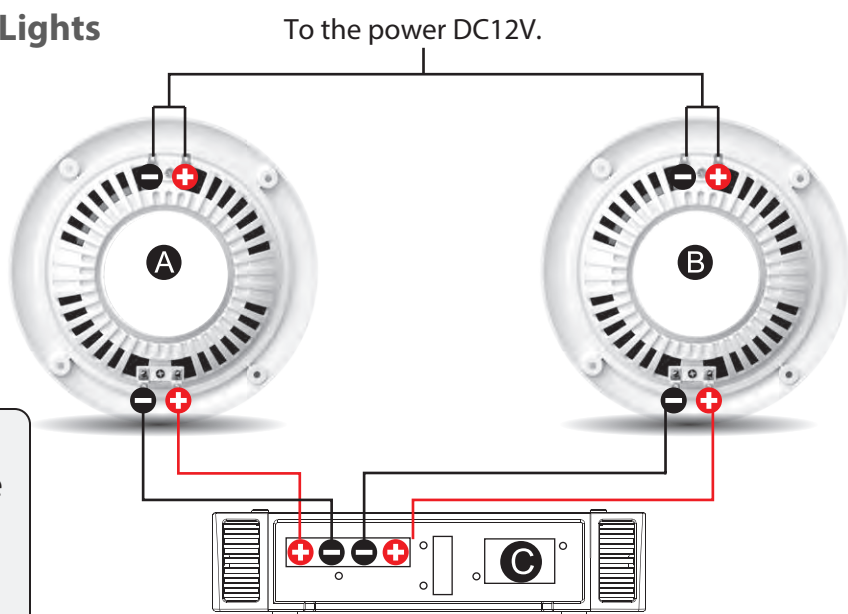

What's in the Box:

- (2) Marine Speakers
- (2) Speaker Connection Wires, 9.8' ft.

Technical Specs:

- Voice Coil Type: Aluminum
- Construction Material: Engineered ABS
- Impedance: 4 Ohm

Speaker Wiring

Models: PLMRS4W - PLMRS4B
PLMRS5W - PLMRS5B
PLMRS6W - PLMRS6B
Speaker Pairs

- Connect the red and black cables to their respective positive and negative terminals.
- Speakers 'A' and 'B' connect to an amplifier source 'C'

Speaker Wiring

Models: PLMRS43WL - PLMRS43BL
PLMRS53WL - PLMRS53BL
PLMRS63WL - PLMRS63BL
Speaker Pairs Built-in LED Lights

- Connect the red and black cables to their respective positive and negative terminals.
- Speakers 'A' and 'B' connect to an amplifier source 'C'

PYLE

PyleUSA.com

VISIT US ONLINE:

Have a question?

Need service or repair?