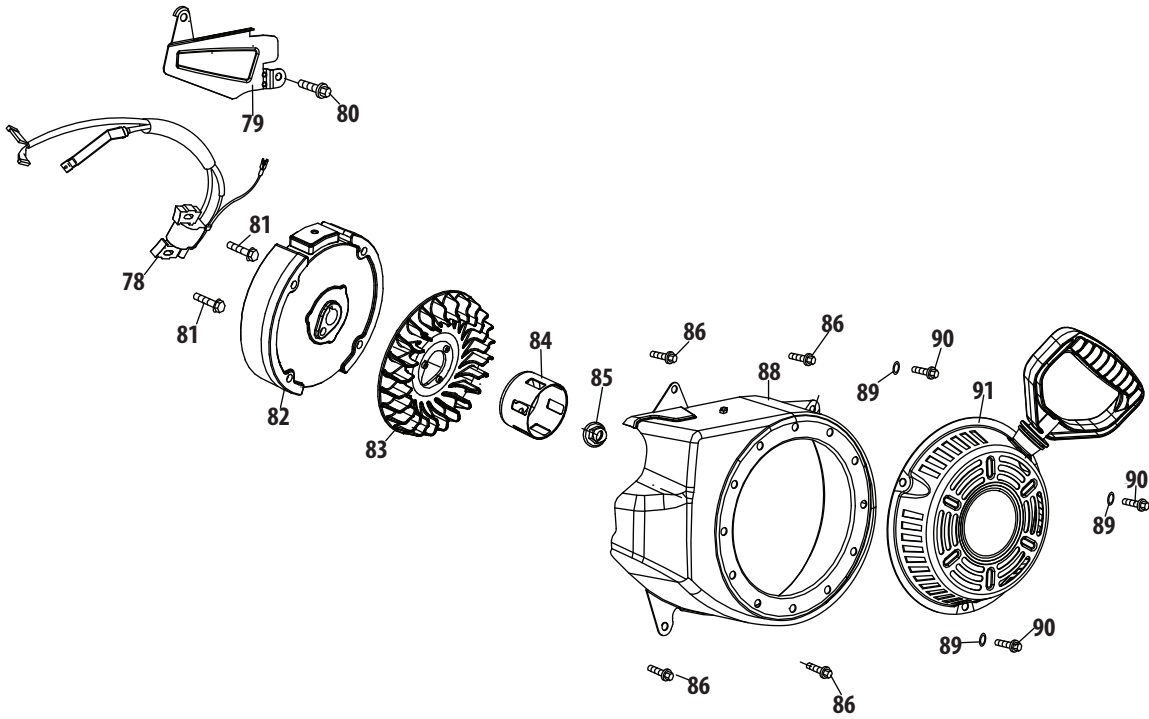

170-SU Flywheel & Blower Housing

Ref.	Part Number	Description
78	951-10646	Ignition Coil Assembly
79	951-11110	Air Flow Shield
80	710-04940	Bolt M6x10
81	710-04919	Bolt M6x25
82	951-10805	Flywheel
83	951-10934	Cooling Fan
84	951-10911	Starter Cup
85	712-04209	Flywheel Nut, M14x1.5
86	710-04915	Bolt M6x12
88	951-10663A	Blower Housing
89	736-04455	Washer 6
90	710-04974	Bolt M6x10
91	951-14151	Recoil Starter Assembly