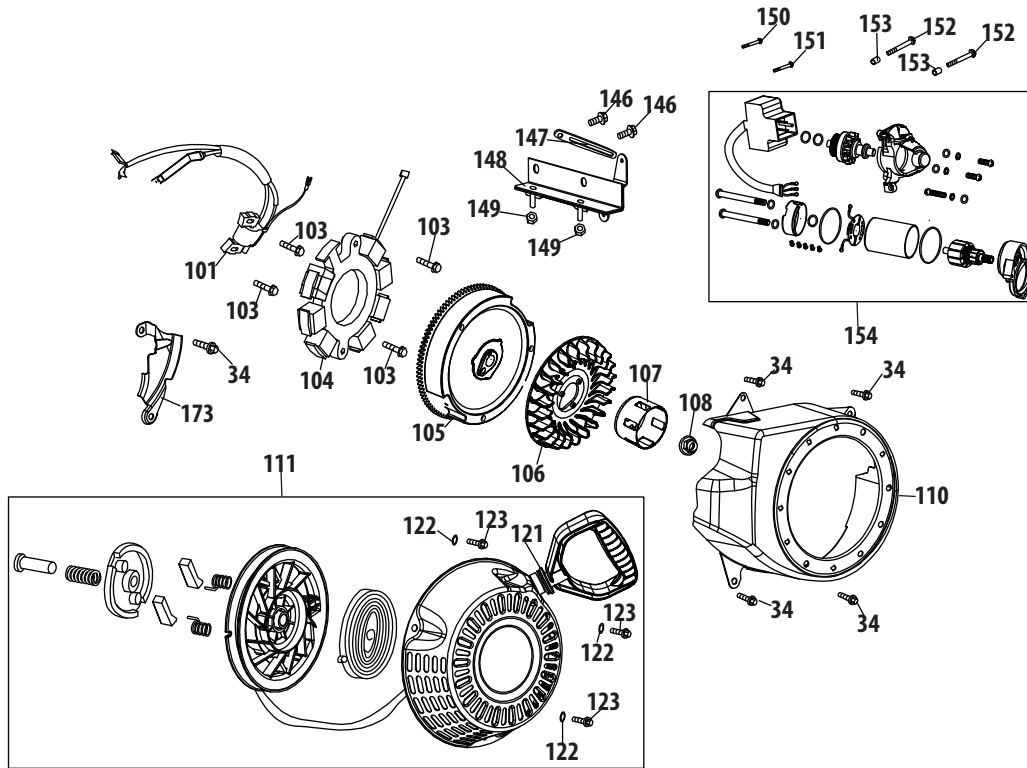

375-SU Starter & Blower Housing

Ref.	Part Number	Description
34	710-04915	Bolt M6x12
101	951-10646A	Ignition Coil Assembly
103	710-04919	Bolt M6x25
104	951-12050A	Alternator Assembly
105	751-12051	Flywheel
106	951-10934	Cooling Fan
107	951-10911	Starter Cup
108	712-04209	Flywheel Nut, M14x1.5
110	951-10663A	Blower Housing
111	951-14545	Recoil Starter Assembly
121	731-05696	Starter Handle
122	736-04455	Washer 6
123	710-04974	Bolt M6x10

Ref.	Part Number	Description
146	710-04914	Bolt M6x10
147	951-11680	Electric Starter Cord Retainer
148	951-11114	Switch Housing Mounting Bracket
149	712-04212	Nut, M6
150	710-04965	Bolt M4x55
151	710-04935	Bolt M4x60
152	710-05182	Bolt M6x32
153	715-04088	Dowel Pin 8x8
154	951-10645B	Electric Starter
	951-05102	120V E-Strt Plug Kit
	651-05103	230V E-Strt Plug Kit
173	951-11109	Blower Housing Shield