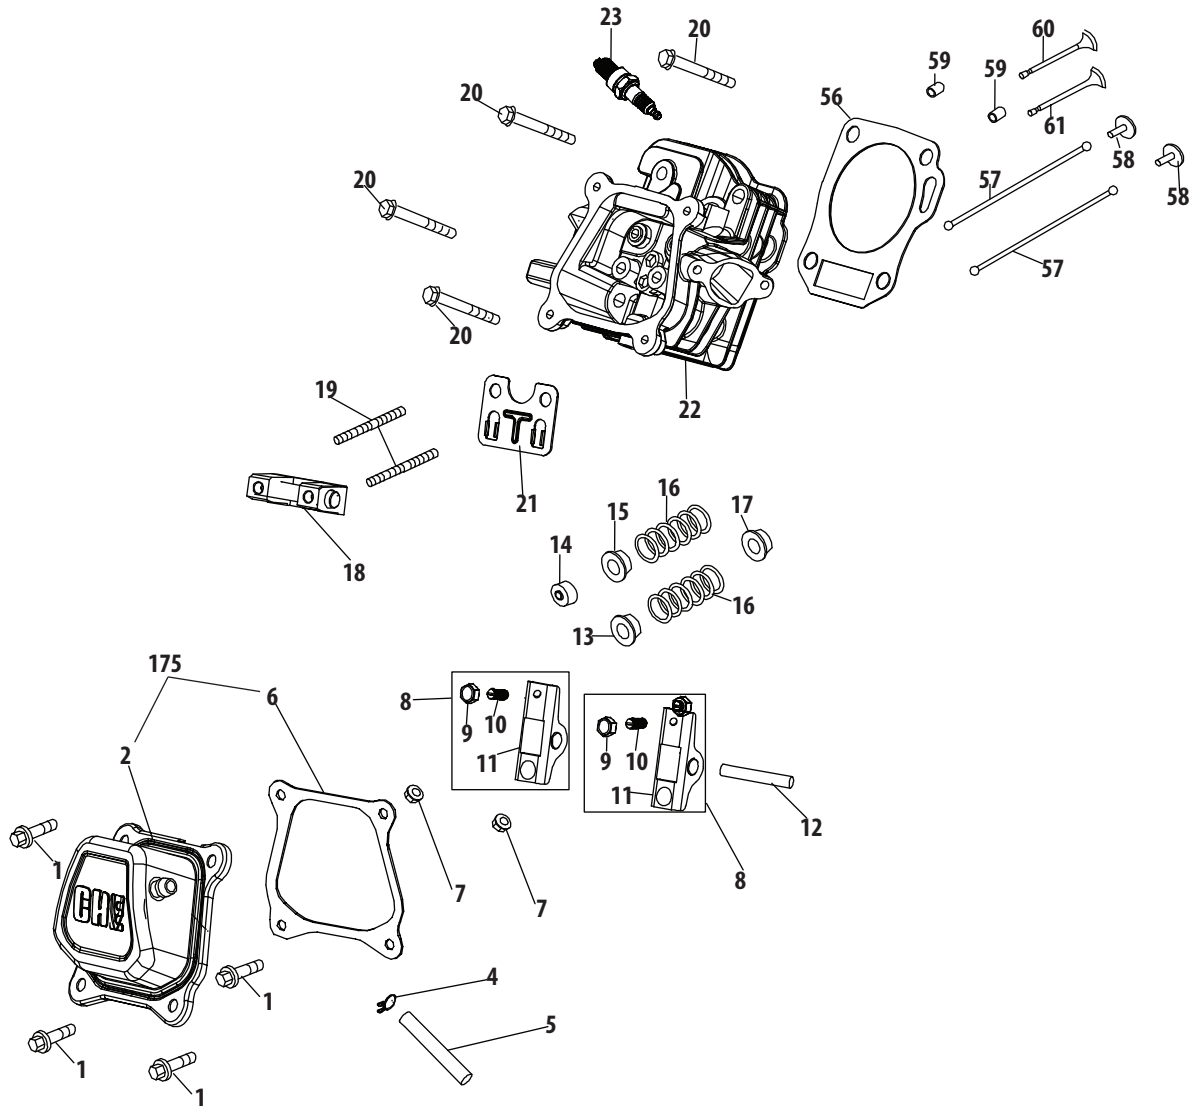

375-SU Cylinder Head

177 - Complete Engine

178 - Gasket Kit - External

179 - Gasket Kit - Complete

375-SU Cylinder Head

Ref.	Part Number	Description	Ref.	Part Number	Description
1	710-04968	Bolt M6×16	21	908-05066	Push Rod Guide
2	908-05028	Valve Cover	22	951-05136	Cylinder Head Assembly (Incl.7,9-19,21,22,60,61)
4	726-04101	Clamp, Fuel Hose	23	951-10292	Spark Plug/F6Rtc
5	951-14074	Breather Hose	56	921-04674	Gasket, Cylinder Head
6	921-04673	Valve Cover Gasket	57	751-14370	Kit-Push Rod
7	712-05015	Nut M6	58	951-14470	Tappet
8	951-05041	Rocker Arm Assembly	59	715-04122	Dowel Pin 12×16
9	910-06091	Valve Clearance Adjustment Screws	60	951-10647A	Valve Kit
10	912-05050	Adjust Nut	61	951-10647A	Valve Kit
11	951-12372	Rocker Arm	175	951-05134	Valve Cover Kit (Incl.2,6)
12	951-14374	Rocker Arm Pivot Shaft	177	952Z375-SU	Complete Engine
13	951-12000	Valve Spring Retainer (Intake)	178	951-05133	Gasket Kit - External (Incl.6,32,38-40,44)
14	951-12002	Exhaust Lash Cap	179	651-05132	Gasket Kit - Complete (Incl.6,32,38-40,44,56, 72-73,89,95,98,100)
15	951-12003	Valve Spring Retainer (Exhaust)			
16	951-12004	Valve Spring			
17	951-11894	Valve Seal (Intake)			
18	951-14373	Rocker Arm Pivot Block			
19	910-06092	Bolt, Pivot			
20	910-06158	Bolt M10×1.25×60