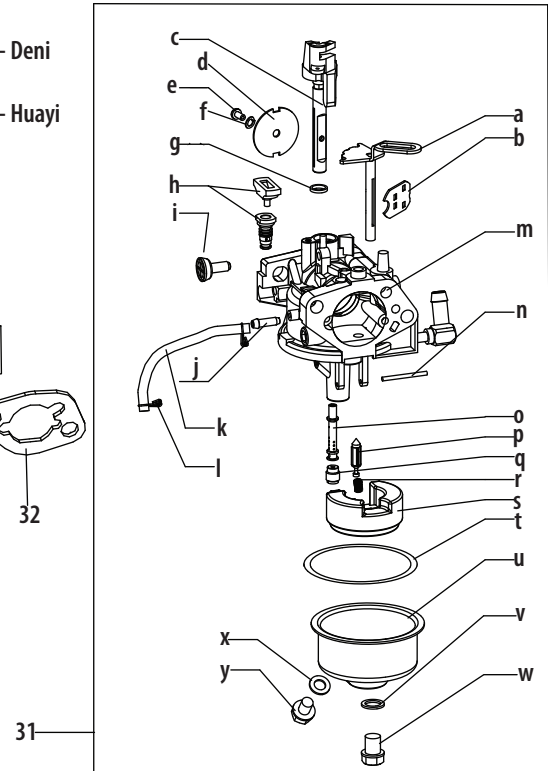

134 - Carburetor Kit - Deni

135 - Carburetor Kit - Huayi

Ref.	Part Number	Description
25	710-04939	Stud-Carb
26	710-04910	Stud - M6 X 105
27	951-11567	Gasket-Carb Insulator
28	951-11896	Carburetor Insulat
29	951-11569A	Carburetor Gasket
30	951-10639A	Primer
30	951-11824	Primer Bulb
31	951-14026A	Carburetor Assembly - Huayi
31	951-14027A	Carburetor Assembly - Deni
32	951-11897	Carburetor Gasket
33	951-11112	Bracket - Choke Control
134	951-14154	Carburetor Kit - Deni (Incl. h,n,o,p,q,r,s,t,u,x)
135	951-12788A	Carburetor Kit - Huayi (Incl. h,n,o,p,q,r,s,t,u,x)
a	n/a	Choke Shaft
b	n/a	Choke Plate
c	n/a	Throttle Shaft
d	n/a	Throttle Plate
e	710-05469	Screw M3x5

Ref.	Part Number	Description
f	736-04638	Lock Washer
g	n/a	Gasket, Throttle Plate
h	n/a	Idle Jet Assembly
i	n/a	Idle Speed Adjusting Screw
j	n/a	Mixture Screw
k	951-11699	Primer Hose
l	951-11906	Hose Clamp
m	n/a	Carburetor Body
n	n/a	Float Pin
o	n/a	Emulsion Tube
p	951-12875	Float Needle Valve
q	n/a	Main Jet
r	n/a	Needle Valve Spring
s	n/a	Float
t	951-11589	Fuel Bowl Gasket
u	n/a	Fuel Bowl
v	951-11348	Fuel Bowl Gasket
w	710-04945	Fuel Bowl Mounting Bolt
x	951-11349	Fuel Drain Plug Gasket
y	710-04938	Fuel Drain Plug