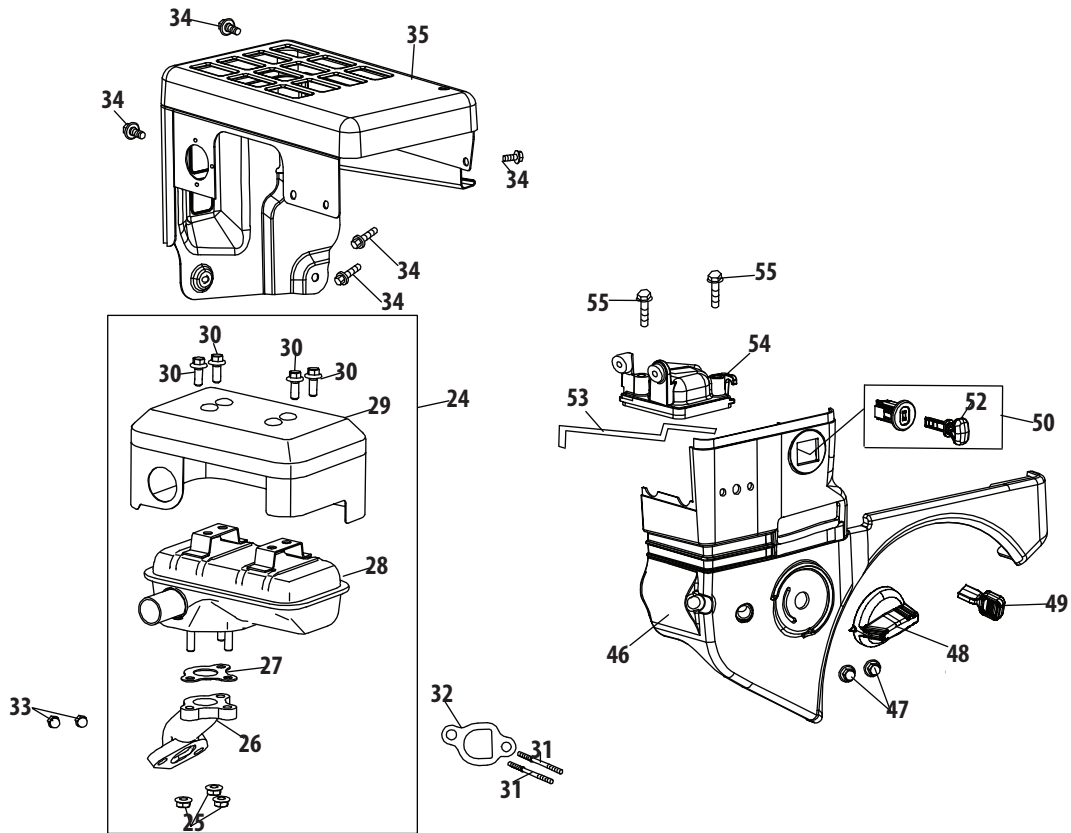

375-SU Muffler & Air Housing

Ref.	Part Number	Description
24	951-05116	Muffler Assembly
25	712-05015	Flange Nut M6
26	919-05024	Exhaust Pipe
27	951-10666	Gasket, Muffler
28	908-05029	Muffler Body
29	908-05022	Muffler Guard
30	710-05002	Bolt M5×10/Stainless Steel
31	710-05001	Stud M8×36
31	951-14190	Muffler Stud Assembly
32	951-11289	Exhaust Pipe Gasket
33	712-04214	Nut, M8

Ref.	Part Number	Description
34	710-04915	Bolt M6×12
35	951-10642B	Muffler Shield
46	951-10634A	Air Cleaner Housing
47	712-04213	Nut
48	951-11284	Choke Knob
49	951-11224	Throttle Control Knob
50	951-10637	Key Switch Assembly
52	951-10630	Key
53	951-10640	Choke Linkage
54	951-10635	Heater Box
55	710-04931	Bolt M6×28