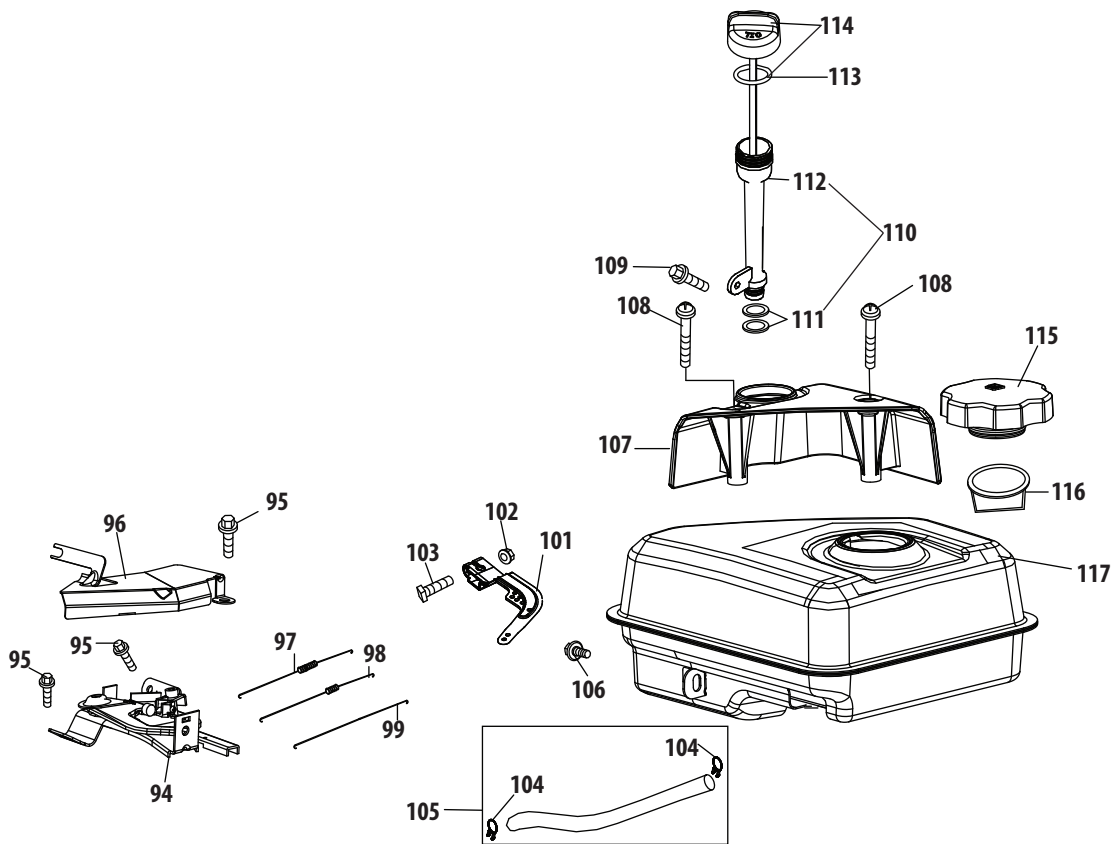

270-SUA Fuel Tank & Mounting

Ref.	Part Number	Description
94	951-10758	Throttle Control Assembly
95	710-05103	Bolt-M6 X 12
96	951-11108	Shield - Governor
97	951-11935	Governor Spring
98	951-10664	Spring-Throttle Return
99	951-10665	Rod-Governor
101	951-11106	Bracket - Governor
102	712-04212	Nut - M6
103	710-04908	Bolt - M6 X 21 Gov
104	951-11700	Hose Clamp-Carb
105	951-10650	Kit-Fuel Line
106	710-04915	Bolt - M6 X 12 Zin

Ref.	Part Number	Description
107	951-11914	Engine/Dipstick Cover
108	710-04905	Bolt
109	710-04915	Bolt - M6 X 12 Zin
110	951-11913	Oil Fill Tube Assembly
111	951-11381	O-Ring
112	951-10656	Dipstick Tube
113	951-11904	O-Ring Dipstick
114	951-12482	Dipstick Assy
115	951-12533	Fuel Cap
116	951-11933	Fuel Level Indicator
117	951-10653B	Fuel Tank