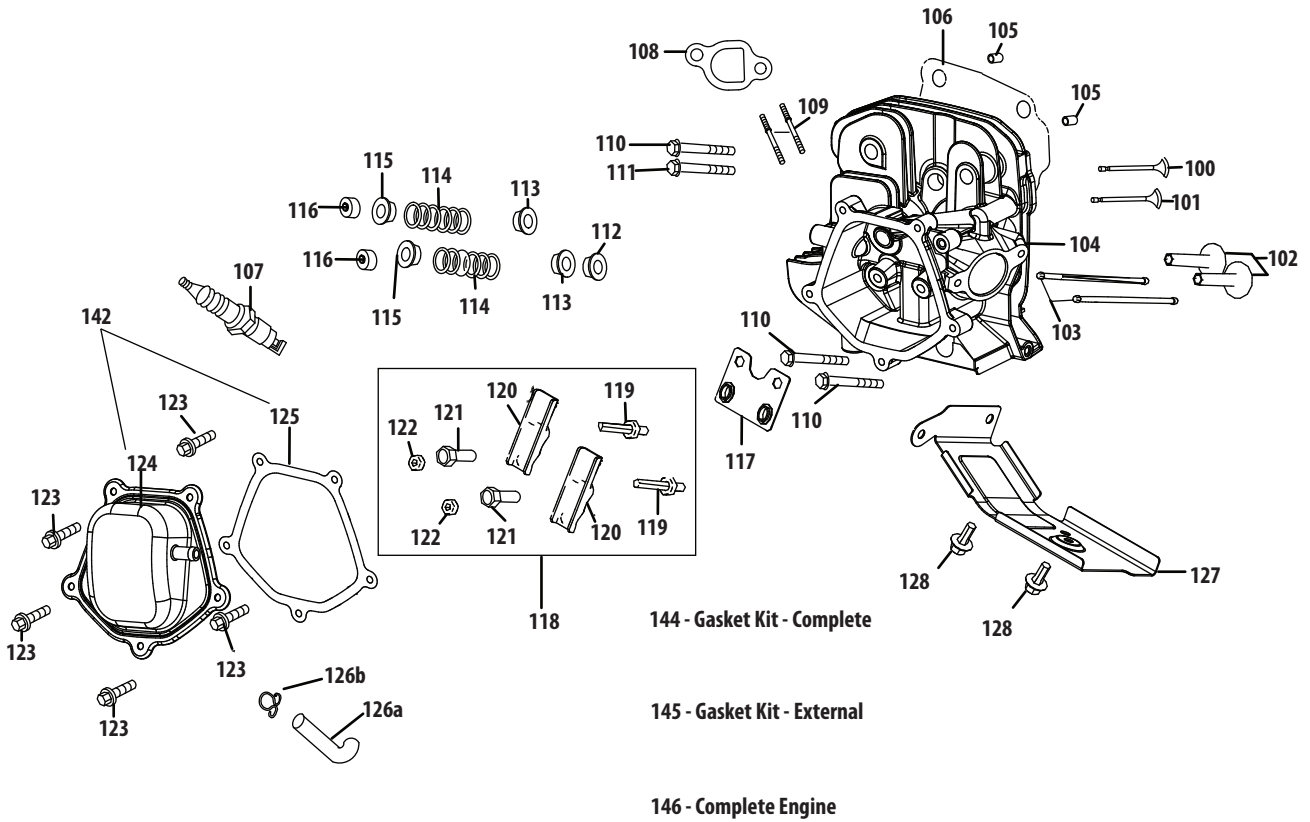

483-SUB Cylinder Head

483-SUB Cylinder Head

Ref.	Part Number	Description	Ref.	Part Number	Description
100	951-11337	Valve Kit	116	951-12081	Exhaust Lash Cap
101	951-11337	Valve Kit	117	951-11965	Push Rod Guide
102	951-11962	Tappet	118	951-11981	Rocker Arm Assembly
103	951-11335	Push Rod Kit	119	710-04962	Bolt, Pivot
104	951-12555	Cylinder Head Kit (Inc.106,110-112,125)	120	951-11966	Rocker Arm
	951-11329B	Cylinder Head Assembly (Inc.100,101,104,106,108-112, 114-122,125,129-133)	121	751-11123	Adjusting Nut ,Valve
105	715-04097	Dowel Pin	122	751-11124	Pivot Locking Nut
106	951-11963	Cylinder Head Gasket	123	710-05054	Valve Cover Bolt
107	951-10292	Spark Plug/F6Rtc	124	951-11220	Valve Cover
108	951-11212	Muffler Gasket	125	951-11967	Valve Cover Gasket
109	710-04964	Exhaust Stud M8×48.5	126a	951-11221	Breather Hose
109	951-11207	Muffler Stud Assembly	126b	726-04101	Breather Hose Clamp
110	710-06064	Bolt M10×1.25×87	127	951-11317	Cylinder Baffle
111	710-06065	Bolt M10×1.25×65	128	710-04915	Bolt M6×12
112	951-11964	Intake Valve Seal	142	951-11333	Valve Cover Kit
113	951-12077	Intake Valve Spring Retainer	144	951-11330A	Gasket Kit - Complete (Inc.52,59,65,79,81,106, 108,125,131-133)
114	951-12078	Valve Spring	145	951-11331	Gasket Kit - External (Inc.79,108,125,131-133)
115	951-12080	Exhaust Valve Spring Retainer	146	952Z483-SUB	Complete Engine