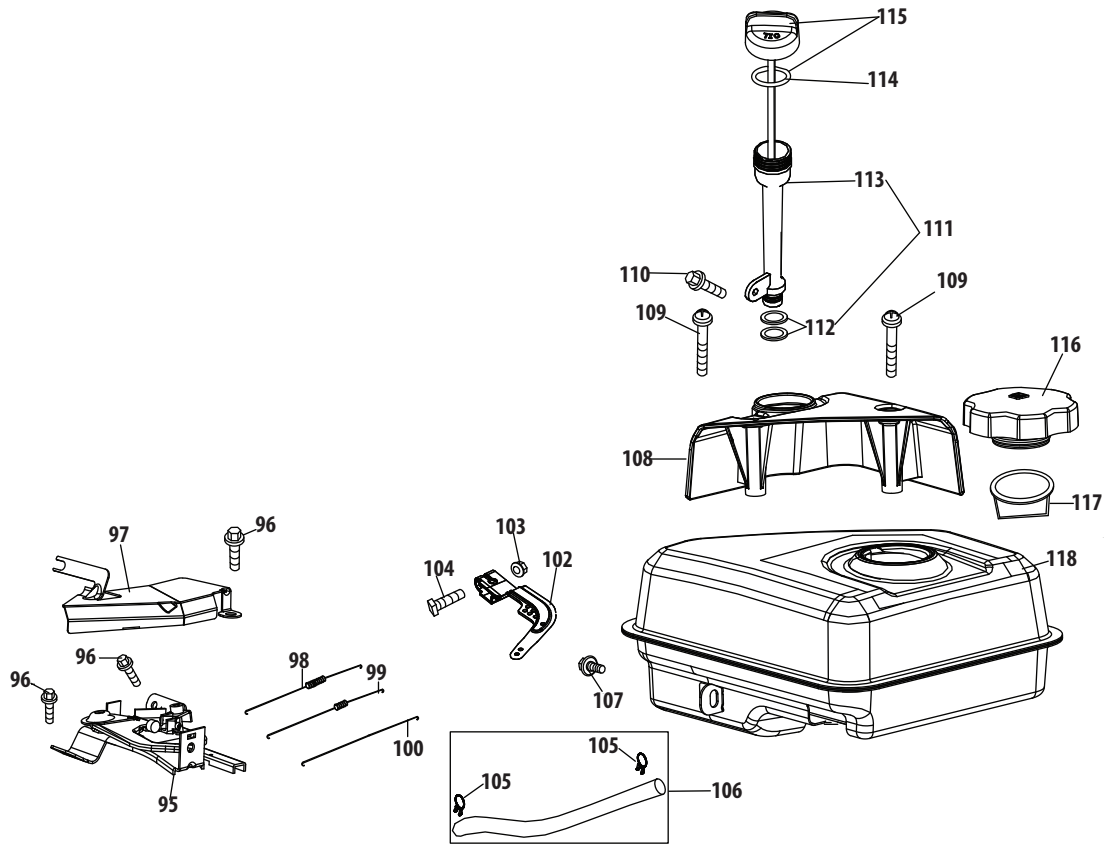

370-SUC Fuel Tank & Mounting

Ref.	Part Number	Description
95	951-10758	Throttle Bracket
96	710-05103	Bolt M6×12
97	951-11108	Governor Linkage Shield
98	951-11935	Governor Spring
99	951-10664	Throttle Linkage Spring
100	951-10665	Throttle Linkage
102	951-11106	Governor Arm
103	712-04212	Nut M6
104	710-04908	Governor Arm Bolt
105	951-11700	Fuel Hose Clamp
106	951-10650	Kit-Fuel Line
107	710-04915	Bolt M6×12

Ref.	Part Number	Description
108	951-11914	Dipstick Decoration Cover
109	710-04905	Bolt
110	710-04915	Bolt M6×12
111	951-11913	Oil Fill Tube Assembly
112	951-11904	Dipstick O-Ring
113	951-10656	Oil Fill Tube
114	951-11381	Dipstick O-Ring
115	951-12482	Dipstick Asm
116	951-12533	Fuel Cap Assembly
117	951-11933	Fuel Level Indicator
118	951-10653B	Fuel Tank Assembly