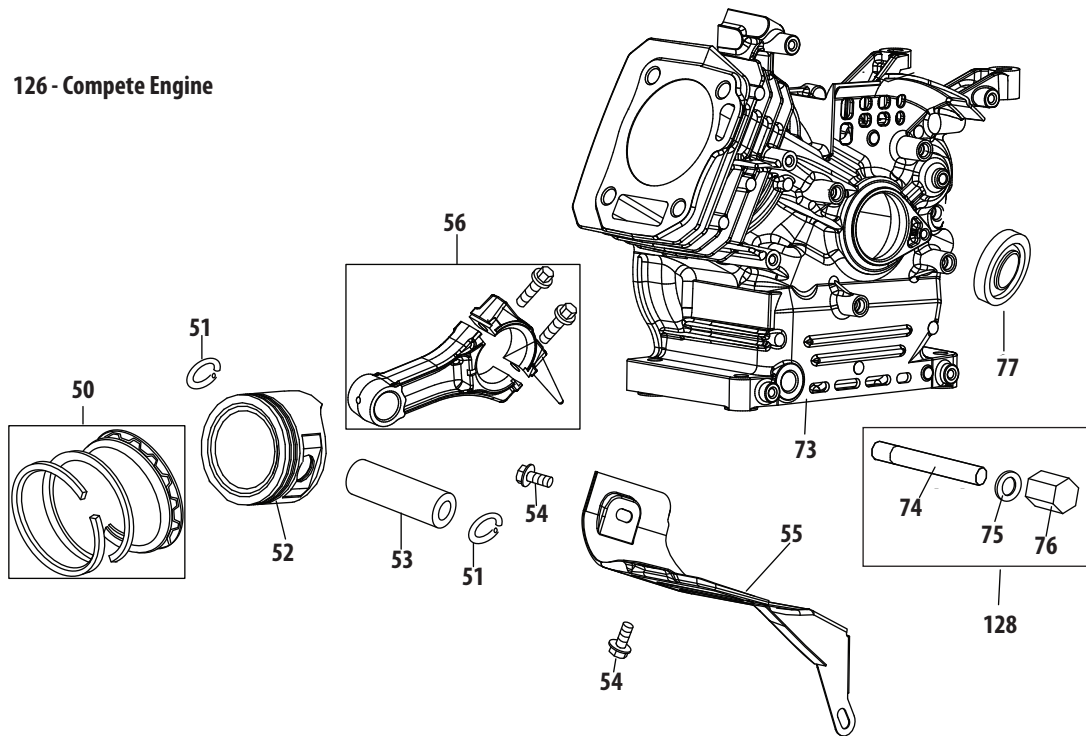

126 - Complete Engine