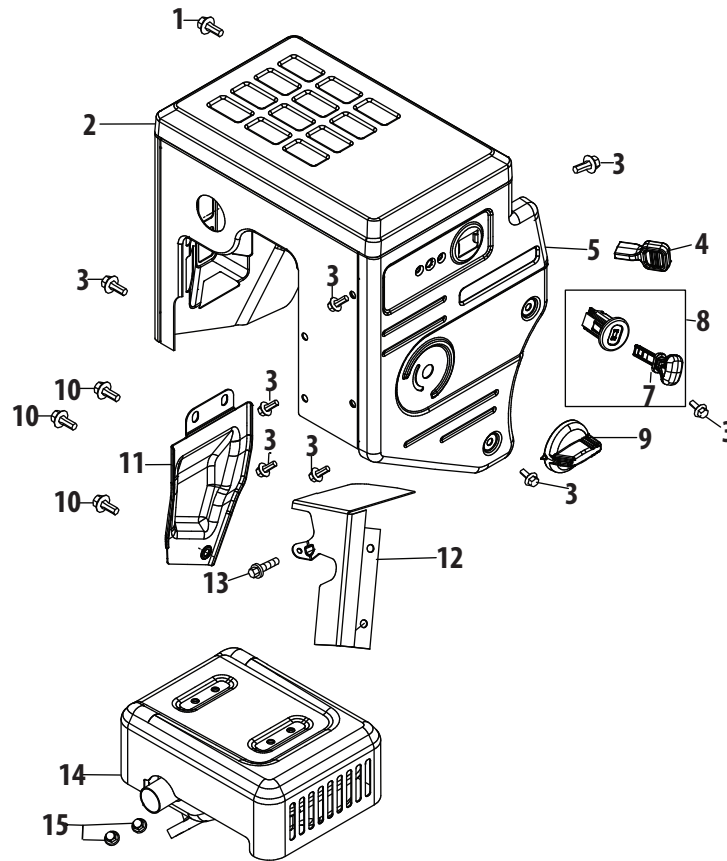

Engine Model 478-SUB Muffler & Controls

Ref.	Part Number	Description
1	710-04915	Bolt, M6x12
2	951-11194	Muffler Shield
3	710-04915	Bolt M6x12
4	951-10757	Throttle Control Knob
5	951-11594	Control Panel
7	731-05632	Key
8	951-10637	Key Switch Assembly
9	951-11302	Choke Knob
10	710-04914	Bolt M6x10
11	951-11181	Exhaust Pipe Shield
12	951-11227	Carb Isolator Bracket
13	710-04968	Bolt M6x16
14	951-11195	Muffler Assembly
15	712-05015	Nut, M8