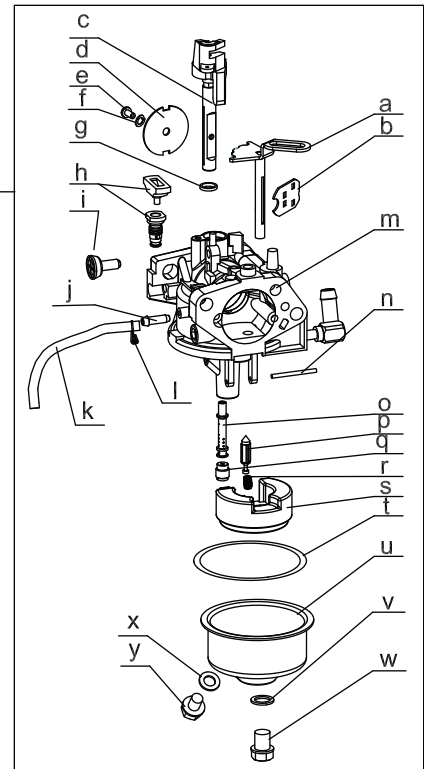

Ref.	Part Number	Description
25	710-04939	Stud M6×117
26	710-04910	Stud M6×105
27	951-11567	Carburetor Insulator Gasket
28	951-11896	Carburetor Insulator
29	951-11569A	Carburetor Gasket
30	951-10639A	Primer Assembly
30	951-11824	Primer Bulb
31	951-14026A	Carburetor Assembly (Hy-170Sa)
31	951-14027A	Carburetor Assembly (Dn-170Sa)
32	951-11897	Carburetor Gasket Plate
33	951-11112	Choke Control
127	951-12788A	Carburetor Kit - Huayi (Incl. h,n,o,p,q,r,s,t,u,x)
127	951-14154	Carburetor Kit - Deni (Incl. h,n,o,p,q,r,s,t,u,x)
a	n/a	Choke Shaft
b	n/a	Choke Plate
c	n/a	Throttle Shaft
d	n/a	Throttle Plate
e	710-05469	Screw M3×6

Ref.	Part Number	Description
f	736-04638	Lock Washer
g	n/a	Gasket, Throttle Plate
h	n/a	Idle Jet Assembly
i	n/a	Idle Speed Adjusting Screw
j	951-11699	Mixture Screw
k	951-11906	Primer Hose
l	n/a	Hose Clamp
m	n/a	Carburetor Body
n	n/a	Float Pin
o	n/a	Emulsion Tube
p	n/a	Needle Valve
q	n/a	Main Jet
r	n/a	Needle Valve Spring
s	951-11589	Float
t	n/a	Fuel Bowl Gasket
u	951-11348	Fuel Bowl
v	710-04938	Fuel Bowl Gasket
w	951-11349	Fuel Bowl Mounting Bolt
x	710-04945	Fuel Drain Plug Gasket
y	n/a	Fuel Drain Plug