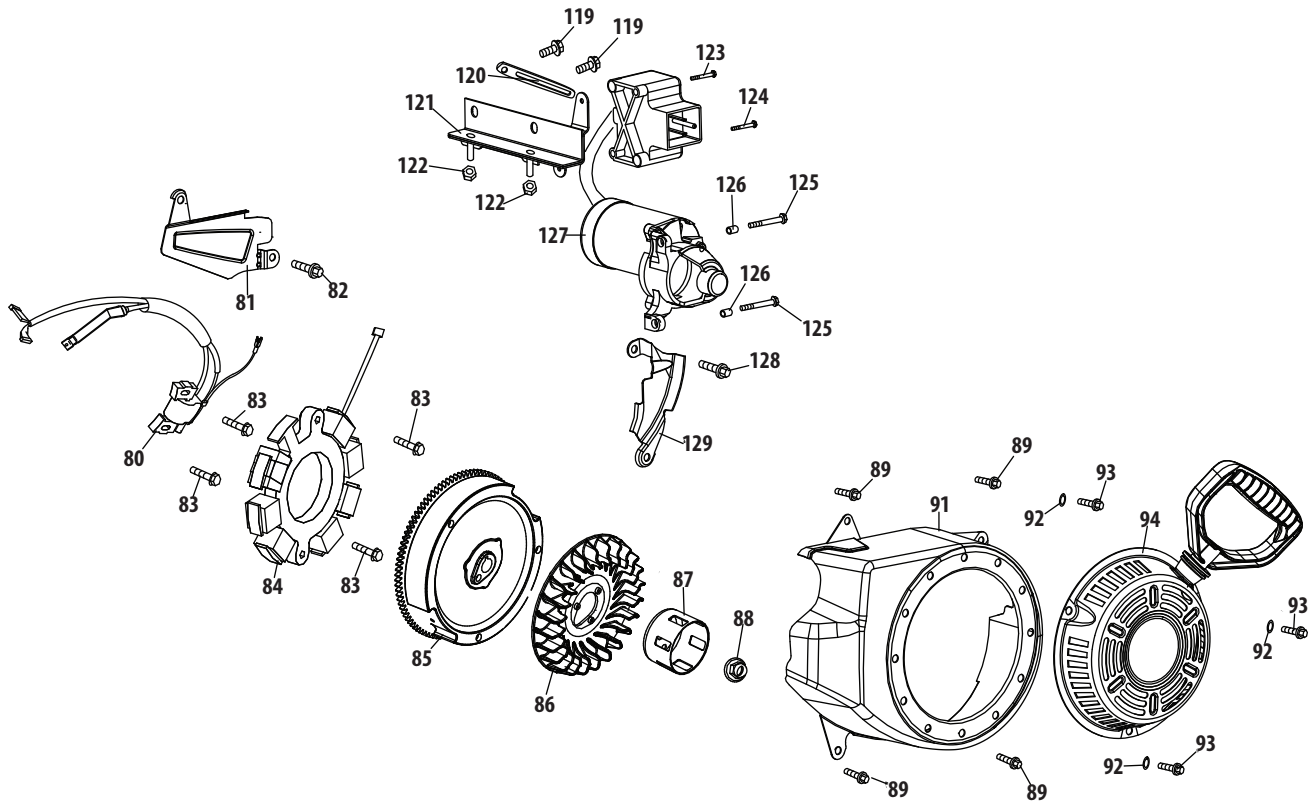

370-SUC Starter Assembly & Blower Housing

Ref.	Part Number	Description
80	951-10646	Ignition Coil Assembly
81	951-11110	Air Flow Shield
82	710-04940	Bolt M6x10
83	710-04919	Bolt M6x25
84	951-12050A	Alternator Assembly
85	951-12051	Flywheel
86	951-10934	Cooling Fan
87	951-10911	Starter Cup
88	712-04209	Flywheel Nut, M14x1.5
89	710-04915	Bolt M6x12
91	951-10663A	Blower Housing
92	736-04455	Washer 6
93	710-04974	Bolt M6x10

Ref.	Part Number	Description
94	751-14151	Recoil Starter Assembly
119	710-04914	Bolt M6x10
120	951-11680	Electric Starter Cord Retainer
121	951-11114	Switch Housing Mounting Bracket
122	712-05015	Nut, M6
123	710-04965	Bolt M4x55
124	710-04935	Bolt M4x60
125	710-05182	Bolt M6x32
126	715-04088	Dowel Pin 8x8
127	951-10645A	Electric Starter
128	710-04915	Bolt M6x12
129	951-11109	Blower Housing Shield