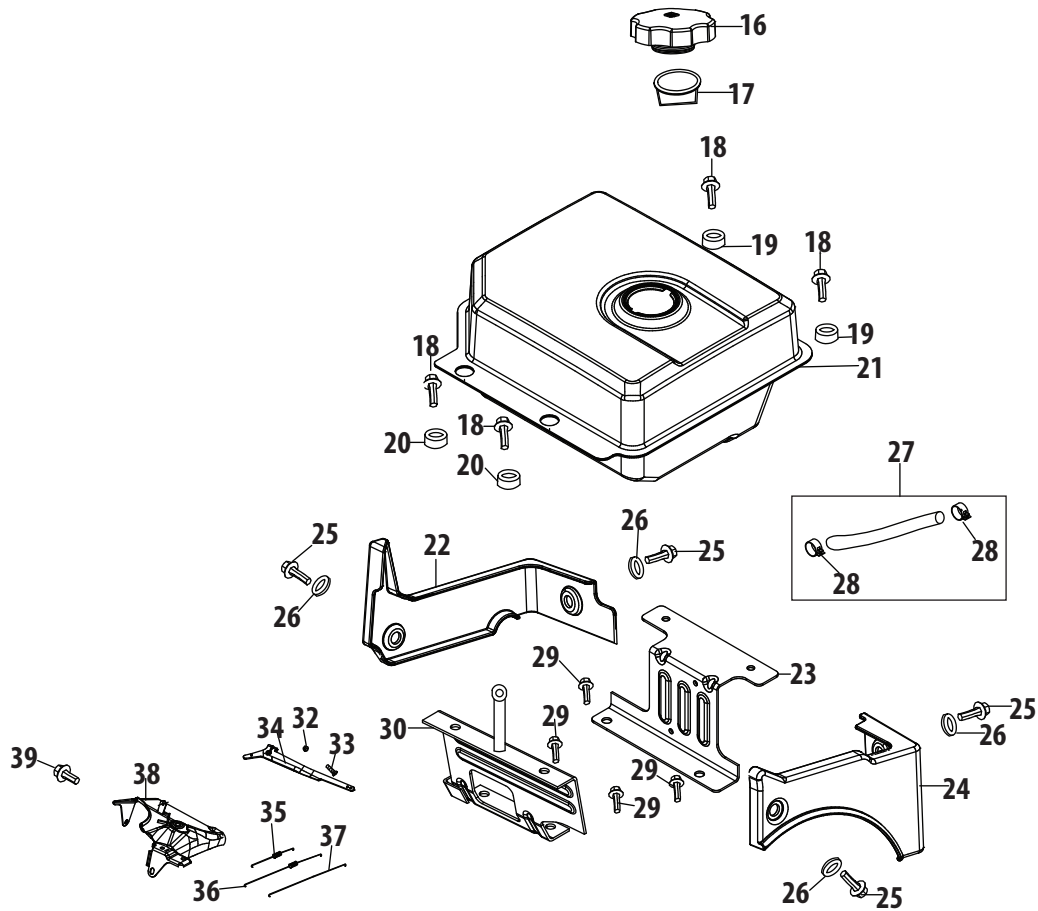

478-SUB Fuel Tank & Mounting

Ref.	Part Number	Description
16	951-12533	Fuel Cap Assembly
17	951-11933	Fuel Level Indicator
18	710-04970	Bolt M8×20
19	750-05312	Bushing
20	750-05313	Bushing
21	951-11201	Fuel Tank Assembly
22	951-11184	Governor Cover
23	951-11183	Rear Mainting Bracket Assy.
24	951-12385	Decorate Cover
25	710-04968	Bolt M6×16
26	736-04452	Bush
27	951-11200	Fuel Line Kit

Ref.	Part Number	Description
28	951-11700	Fuel Hose Clamp
29	710-04921	Bolt M8×14
30	951-11182	Gas Tank Support Bracket
32	712-04212	Nut M6
33	710-04908	Governor Arm Bolt
34	951-11231	Governor Arm
35	951-11202	Governor Spring
36	951-11203	Throttle Linkage Spring
37	951-11204	Throttle Linkage
38	951-11213	Primer Bracket
39	710-04915	Bolt, M6×12