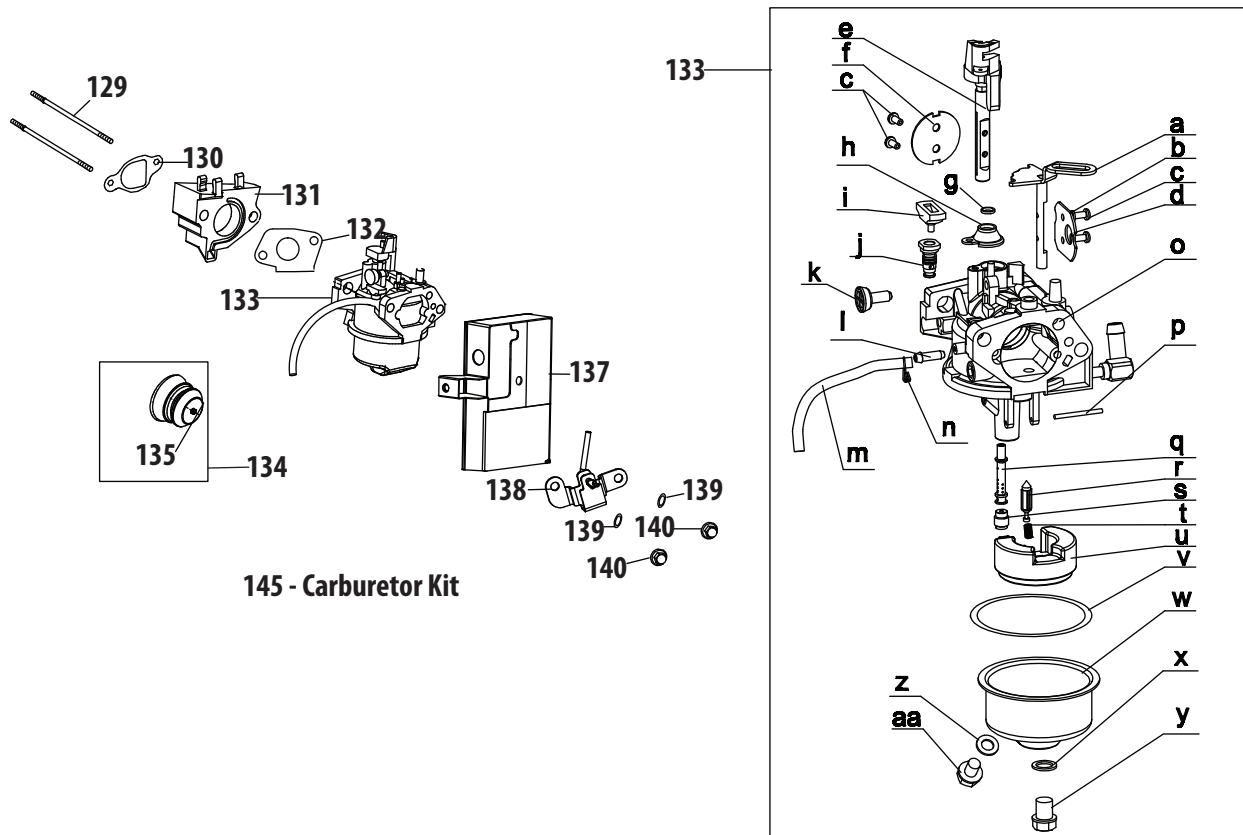

145 - Carburetor Kit

Ref.	Part Number	Description
129	710-04963	Stud M6-8×104
130	951-11225	Carburetor Insulator Gasket
131	951-11222	Carburetor Insulator
132	951-11223	Carburetor Gasket
133	951-14024A	Carburetor Assembly
134	951-10639A	Primer Assembly
135	951-11824	Primer
137	951-11190	Heater Box
138	951-11192	Choke Control
139	736-04477	Lock Washer
140	712-05015	Nut M6
145	951-12762A	Carburetor Kit (Incl. i,j,p,q,r,s,t,u,v,x,z)
a	n/a	Choke Shaft
b	736-04638	Lock Washer
c	710-05469	Screw M3×6
d	n/a	Choke Plate
e	n/a	Throttle Shaft
f	n/a	Throttle Plate
g	n/a	Gasket

Ref.	Part Number	Description
h	n/a	Throttle Shaft Cover
i	n/a	Idle Jet Rivet
j	n/a	Idle Jet Assembly
k	n/a	Idle Speed Adjusting Screw
l	n/a	Primer Pipe
m	751-11991	Primer Hose
n	951-11906	Hose Clamp
o	n/a	Carburetor Body
p	n/a	Float Pin
q	n/a	Emulsion Tube
r	n/a	Needle Valve
s	n/a	Main Jet
t	n/a	Needle Valve Spring
u	n/a	Float
v	951-11970	Fuel Bowl Gasket
w	n/a	Fuel Bowl
x	951-11348	Fuel Bowl Gasket
y	710-04945	Fuel Bowl Mounting Bolt
z	951-11349	Fuel Drain Plug Gasket
aa	710-04938	Fuel Drain Plug