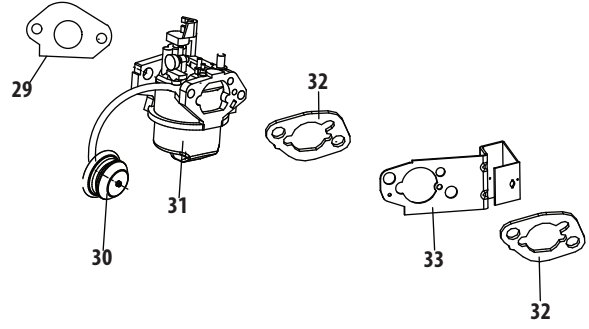

135 - Carburetor Kit - Deni

136 - Carburetor Kit - Huayi