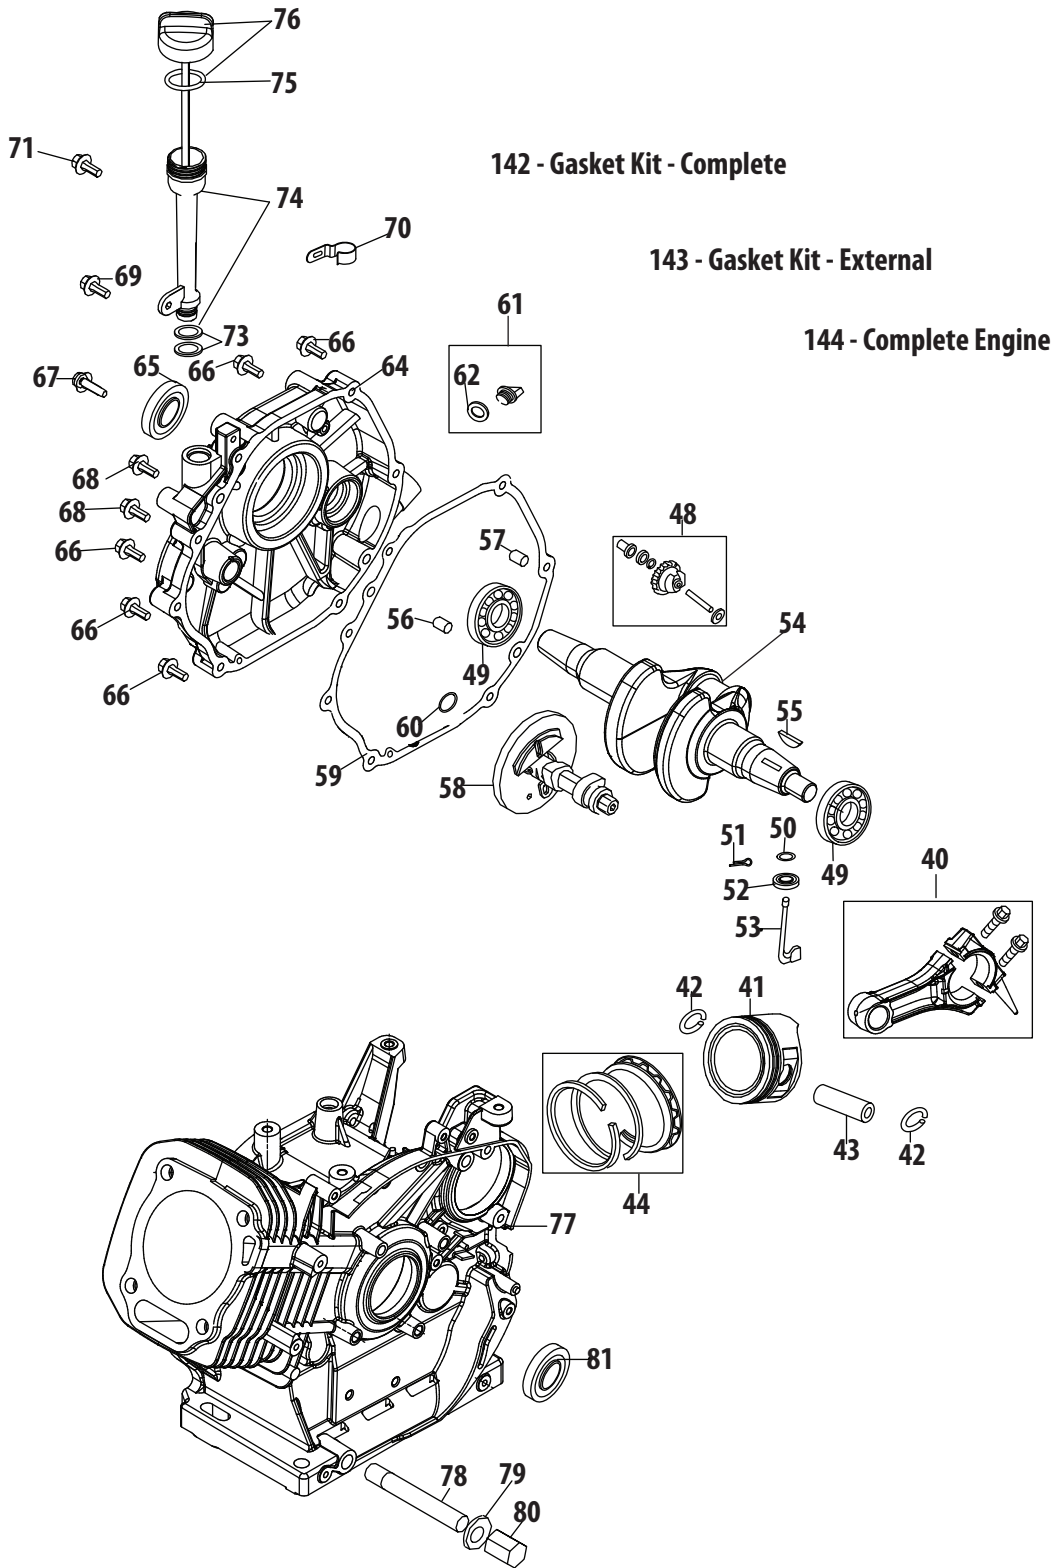

478-SUB Crankcase

478-SUB Crankcase

Ref.	Part Number	Description	Ref.	Part Number	Description
40	951-12066	Connecting Rod Assembly	66	710-04971	Bolt M8×38
41	951-12043	Piston	67	710-04972	Bolt M8×45
42	951-11632	Piston Pin Snap Ring	68	710-05052	Bolt M8×35
43	951-12044	Piston Pin	69	710-04968	Bolt M6×16
44	951-12387	Piston Ring Set	70	951-11320	Dipstick Clamp
48	751-12068	Governor Gear/Shaft Assembly	71	710-05349	Bolt M6×8
49	951-12069	Radial Ball Bearing	73	951-11904	Oil Fill Tube O-Ring
50	736-04453	Washer 8×20×0.8	74	951-12073	Oil Fill Tube Assembly
51	714-04077	Cotter Pin	75	951-11381	Dipstick O-Ring
52	951-11958	Governor Seal	76	951-11971A	Dipstick Assembly
53	951-12071	Governor Arm Shaft	77	951-11230	Crankcase Kit
54	951-11229	Crankshaft Kit (Incl. 49,54,55,65,81)		951-11187	Short Block Assembly (Incl. 40-44,48-68,77-81,103, 106,107,109,111,124,130-132)
55	951-10307	Woodruff Key	78	951-11350	Oil Drain Pipe
56	715-04102	Dowel Pin 9×12	79	736-04440	Washer 10×16×1.5
57	715-04092	Dowel Pin 7×14	80	710-04906	Oil Drain Plug
58	951-12072	Camshaft Assembly	81	751-11498	Oil Seal 30×46×8
59	951-11374	Crankcase Cover Gasket	142	951-11209	Gasket Kit - Complete (Incl. 52,59,65,79,81,107, 109,124,130-132)
60	736-04545	Washer 16×24×0.5	143	951-11210	Gasket Kit - External (Incl. 79,109,124,130-132)
61	951-11283	Oil Fill Plug Assembly	144	952Z478-SUB	Complete Engine
62	951-11577	O-Ring			
64	951-12395	Crankcase Cover			
64	951-11228	Crankcase Cover Kit (Incl. 49,59,50,64-68)			
65	951-11372	Oil Seal, 30×46×8