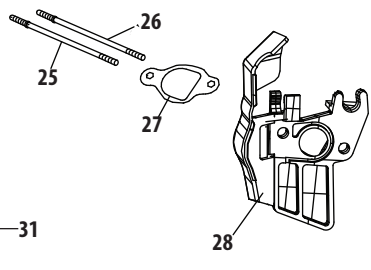

370-SUC Carburetor