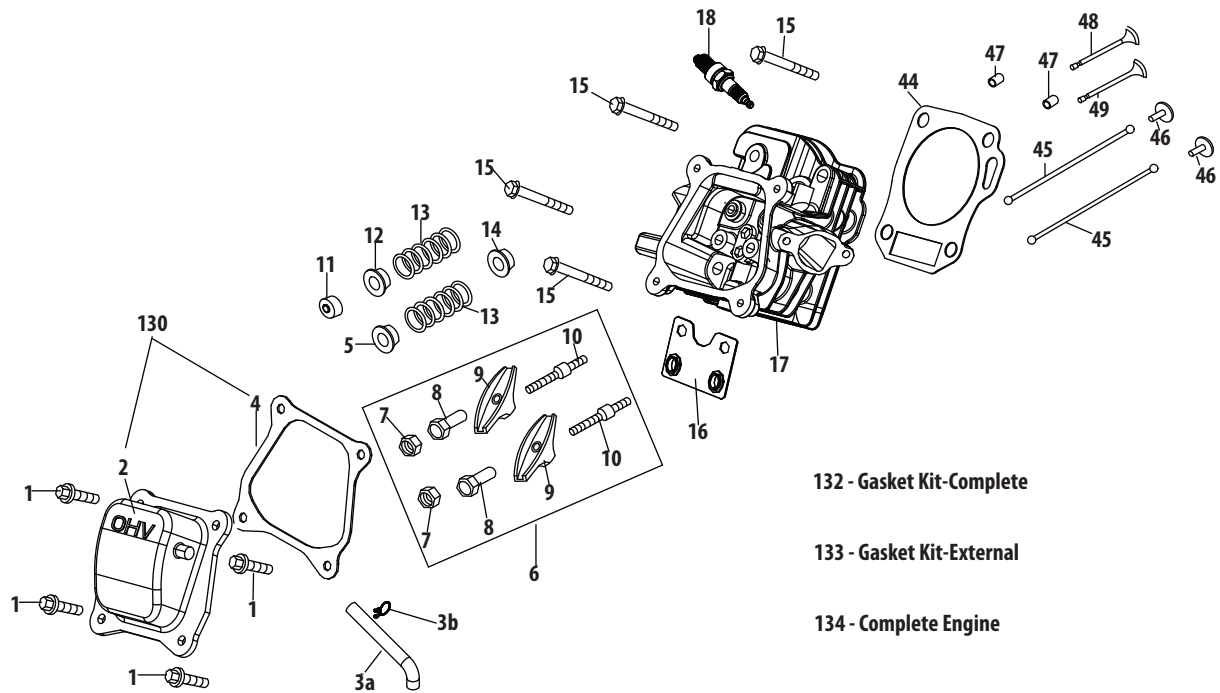

370-SUC Cylinder Head

132 - Gasket Kit-Complete

133 - Gasket Kit-External

134 - Complete Engine

Ref.	Part Number	Description
1	710-04968	Bolt M6×16
2	951-11054A	Valve Cover
3a	731-07059	Breather Hose
3b	726-04101	Hose Clamp
4	951-11565	Valve Cover Gasket
5	951-12000	Valve Spring Retainer (Intake)
6	951-11892	Rocker Arm Assembly
7	751-11124	Nut, Pivot Locking
8	751-11123	Adjusting Nut ,Valve
9	951-11893	Rocker Arm
10	710-04902	Bolt, Pivot
11	951-12002	Exhaust Lash Cap
12	951-12003	Valve Spring Retainer (Exhaust)
13	951-12004	Valve Spring
14	951-11894	Valve Seal (Intake)
15	710-04933	Bolt M8×55
16	951-11895	Push Rod Guide

Ref.	Part Number	Description
17	951-10722B	Cylinder Head Asm (Incl. 4,21,27-29,32,44,58, 59,68,74,77,79)
18	951-10292	Spark Plug/F6Rtc
44	951-11572	Gasket, Cylinder Head
45	951-10648	Kit-Push Rod
46	951-11899	Tappet
47	715-04108	Dowel Pin 10×16
48	951-10647A	Valve Kit
49	951-10647A	Valve Kit
130	951-12626	Valve Cover Kit
132	951-11059A	Gasket Kit-Complete (Incl. 4-14,16,17,21,27-29,44,48,49)
133	951-10661B	Gasket Kit-External (Incl. 4,21,27-29,32,77)
134	952Z370-SUC	Complete Engine