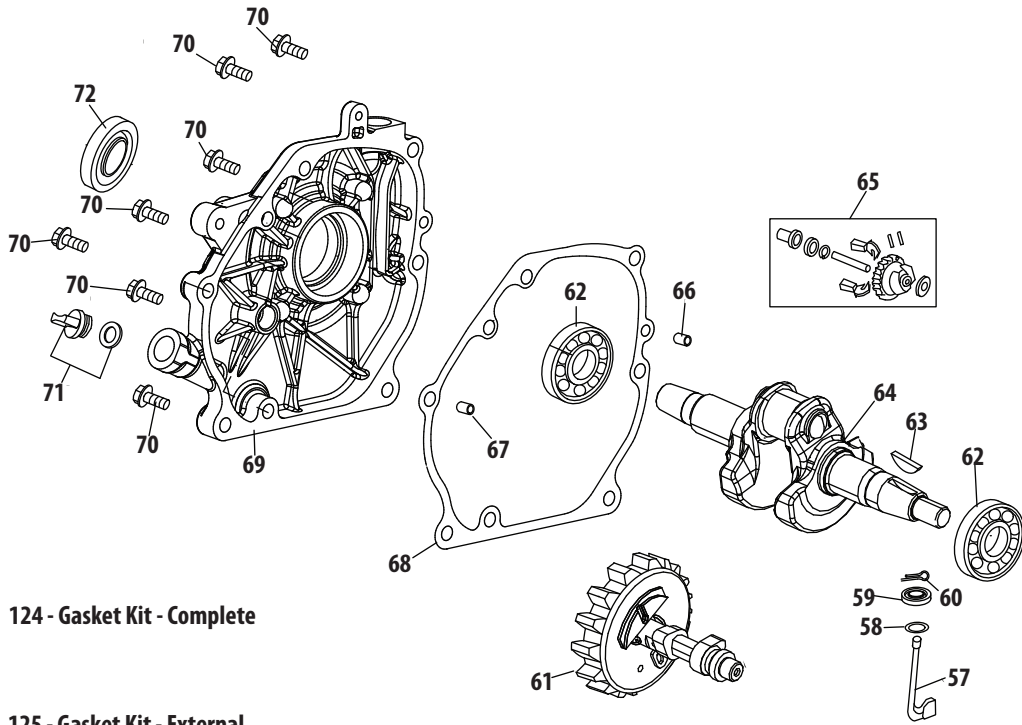

125 - Gasket Kit - External

170-SU Crankcase

124 - Gasket Kit - Complete