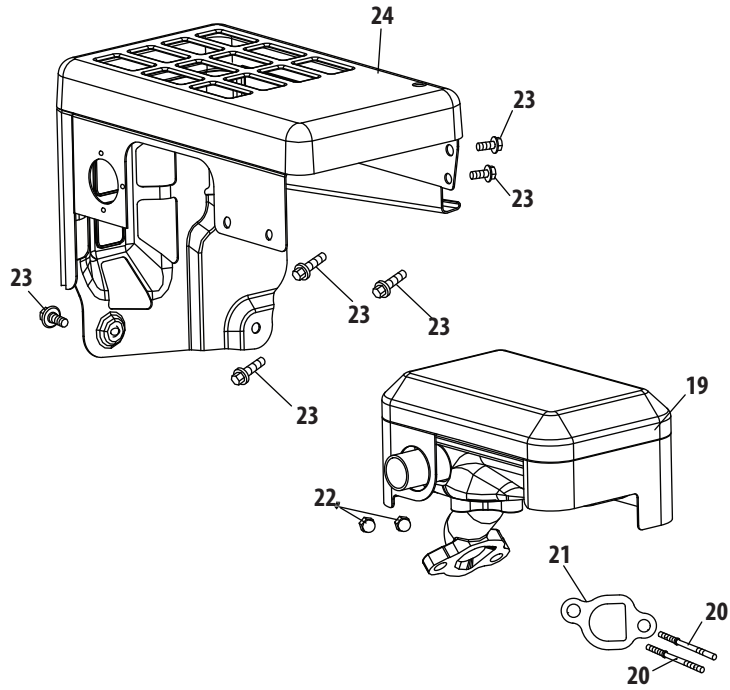

Engine Model 270-SUA Muffler Assembly

Ref.	Part Number	Description
19	951-11282	Muffler Assembly
20	710-05001	Muffler Stud
20	951-14190	Muffler Stud Kit
21	951-11289	Muffler Gasket
22	712-04214	Nut - M8
23	710-04915	Bolt - M6 X 12 Zin
24	951-10642B	Muffler Shroud