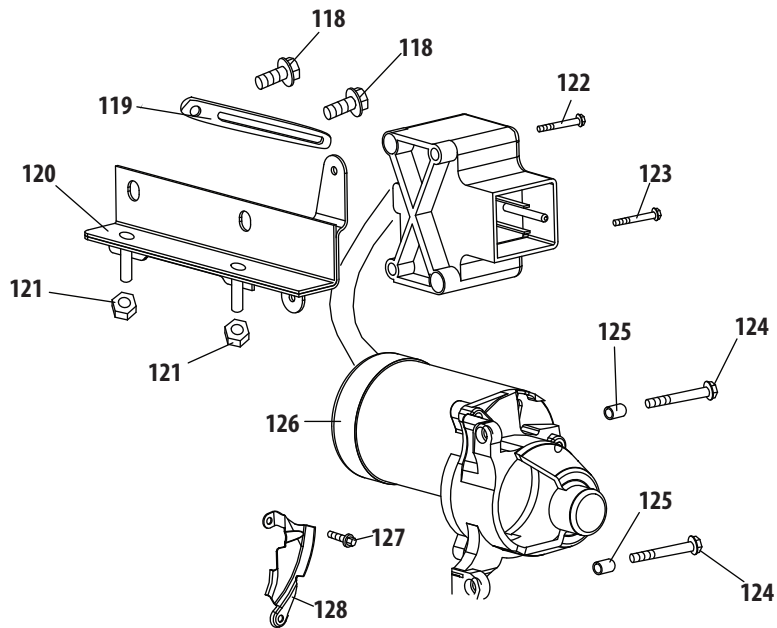

Ref.	Part Number	Description
118	710-04914	Bolt - Flange M6
119	951-11680	Flexible Clamp
120	951-11114	Bracket - Switch Housing Mount
121	712-05015	Nut
122	710-04965	Screw M4 X 55
123	710-04935	Screw - M4 X 60
124	710-05182	Bolt-M6 X 32
125	715-04088	Pin - Dowel
126	951-10645A	Electric Starter
127	710-04915	Bolt - M6 X 12 Zin
128	951-11109	Shield - Blower Housing