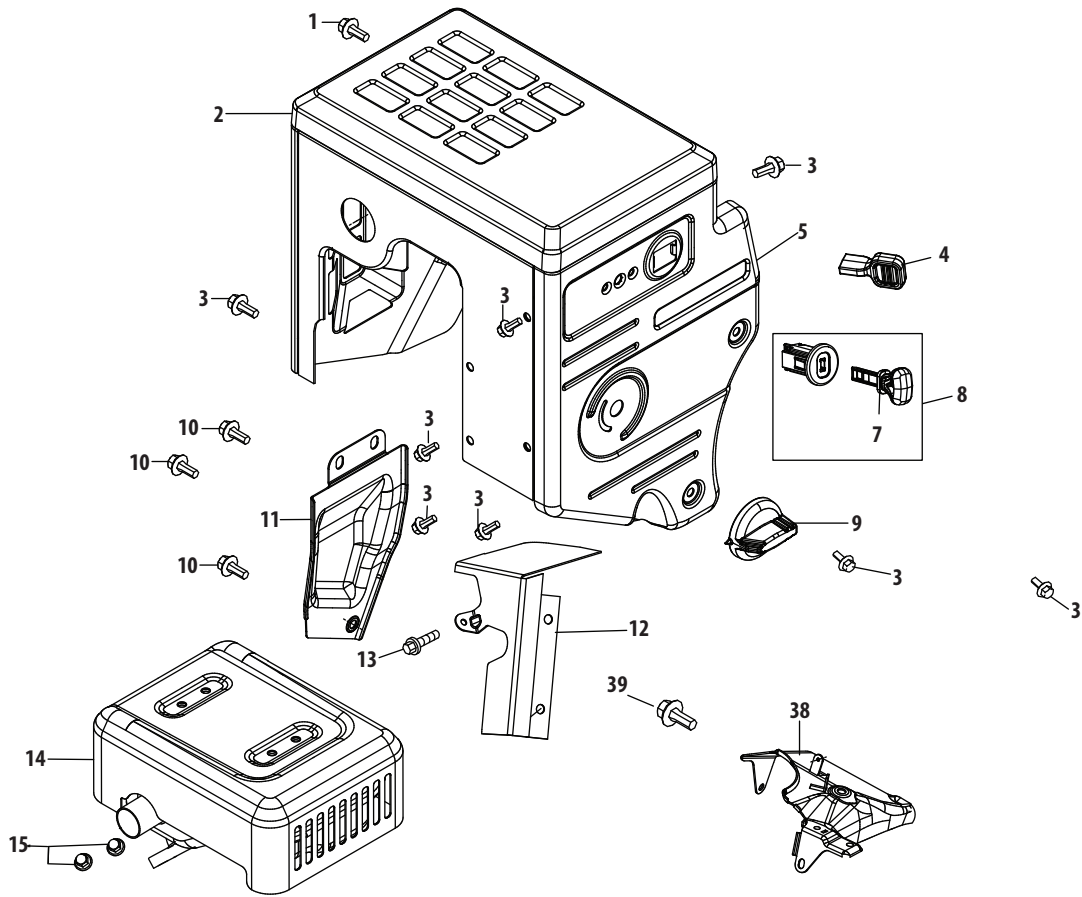

Engine Model 483-SUB Muffler & Controls

Ref.	Part Number	Description
1	710-04915	Bolt M6×12
2	951-11339	Muffler Shield
3	710-04915	Bolt M6×12
4	951-10757	Throttle Control Knob
5	951-11595	Control Panel
7	731-05632	Key
8	951-10637	Key Switch Assembly
9	951-11302	Choke Knob

Ref.	Part Number	Description
10	710-04914	Bolt M6×10
11	951-11181	Exhaust Pipe Shield
12	951-11321	Carburetor Heat Shield
13	710-04968	Bolt M6×16
14	951-11338	Muffler Assembly
15	712-05015	Nut, M8
38	951-11311	Throttle Control Assembly
39	710-04915	Bolt M6×12