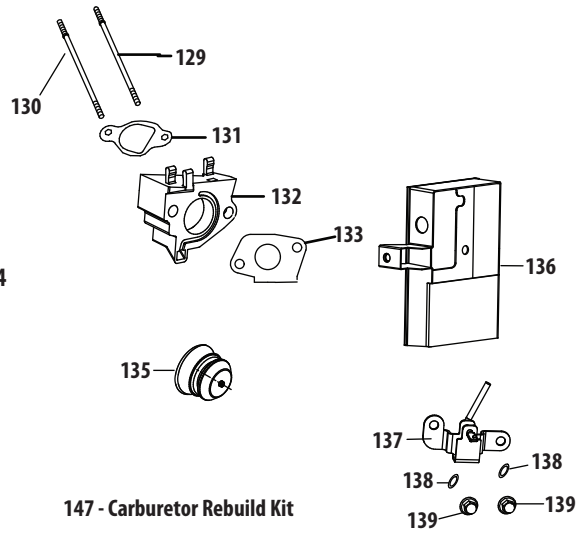

483-SUB Carburetor

147 - Carburetor Rebuild Kit

Ref.	Part Number	Description
129	710-05392	Stud M6-8x100
130	710-05056	Stud M6-8x118
131	951-11315	Carburetor Intake Gasket
132	951-11316	Carburetor Insulator
133	951-11223	Carburetor Gasket
134	951-14023A	Carburetor Assembly
135	951-10639A	Primer Assembly
135	951-11824	Primer Bulb
136	951-11304	Heater Box
137	951-11192	Choke Assembly
138	736-04477	Lock Washer
139	712-05015	Nut M6
147	951-12760A	Carburetor Rebuild Kit (Inc. i,j,p,q,r,s,t,u,v,x,z)
a	n/a	Choke Shaft
b	736-04638	Choke Control Lever Washer
c	710-05469	Fuel Shutoff Lever Screw
d	n/a	Choke Plate
e	n/a	Throttle Shaft
f	n/a	Throttle Plate
g	n/a	Gasket

Ref.	Part Number	Description
h	n/a	Throttle Shaft Cover
i	n/a	Idle Jet Rivet
j	n/a	Idle Jet Assembly
k	n/a	Idle Speed Adjusting Screw
l	n/a	Primer Pipe
m	751-11991	Primer Hose
n	951-11906	Primer Hose Clamp
o	n/a	Carburetor Body
p	n/a	Float Pin
q	n/a	Emulsion Tube
r	n/a	Nickel Plated Brass Needle Valve
s	n/a	Main Jet
t	n/a	Needle Valve Spring
u	n/a	Float
v	951-11970	Fuel Bowl Gasket
w	n/a	Fuel Bowl
x	951-11348	Fuel Bowl Gasket
y	710-04945	Fuel Bowl Mounting Bolt
z	951-11349	Fuel Drain Plug Gasket
aa	710-04938	Fuel Drain Plug