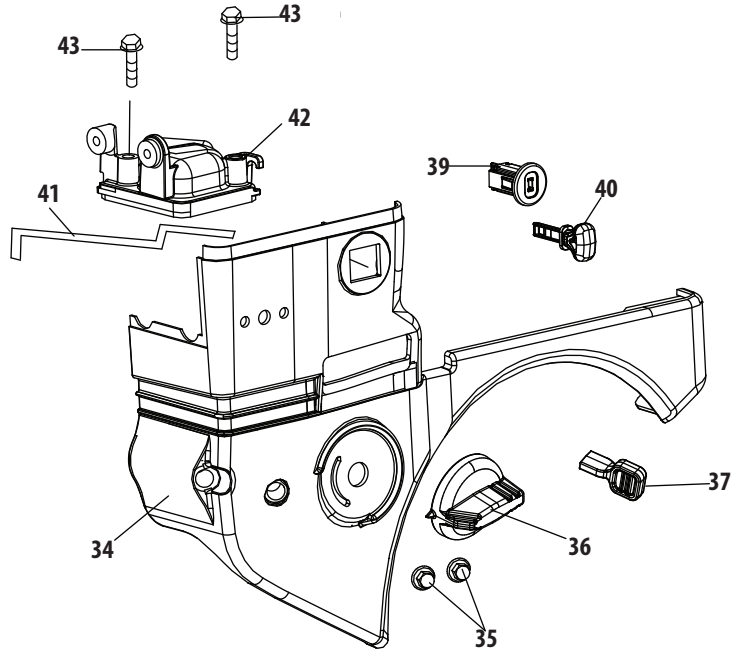

170-SU Engine Shroud

Ref.	Part Number	Description
34	951-10634	Air Cleaner Housing
35	712-04213	Nut
36	951-11284	Choke Knob
37	951-10757	Throttle Control Knob
39	951-10637	Engine Switch Base
40	731-05632	Key
41	951-10640	Choke Linkage
42	951-10635	Heater Box
43	710-04943	Bolt M6×28