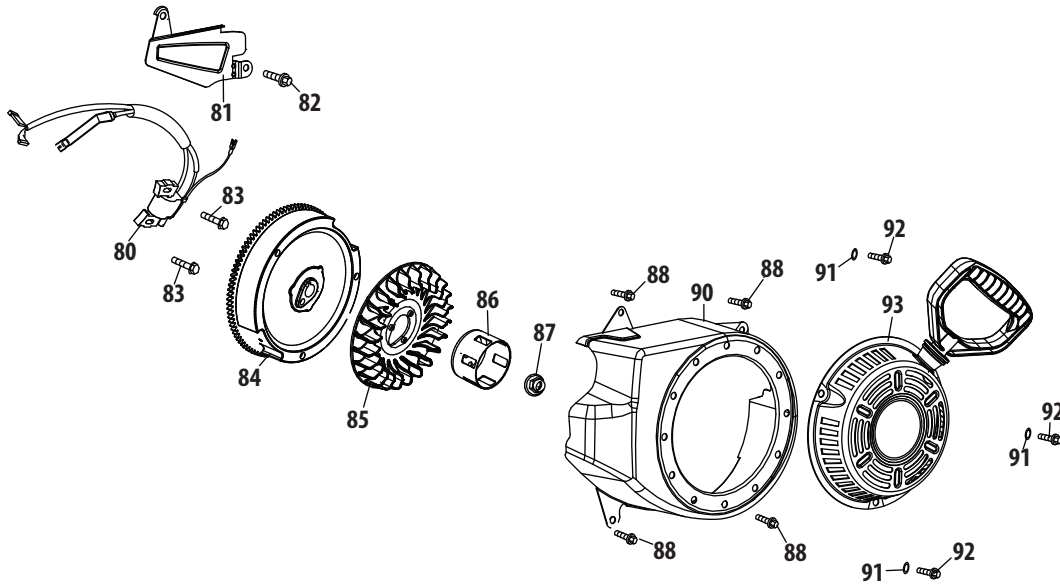

270-SUA Flywheel & Blower Housing

Ref.	Part Number	Description
80	951-10646	Ignition Coil
81	951-11110	Shield - Air Flow
82	710-04940	Bolt
83	710-04919	Bolt - Flange M6
84	951-12416	Flywheel
85	951-10934	Cooling Fan
86	951-10911	Starter Cup

Ref.	Part Number	Description
87	712-04209	Nut - M14
88	710-04915	Bolt - M6 X 12 Zin
90	951-10663A	Fan Cover Complete
91	736-04455	Flat Washer-Recoil
92	710-04974	Flange Bolt M6
93	951-14151	Recoil Start Assembly