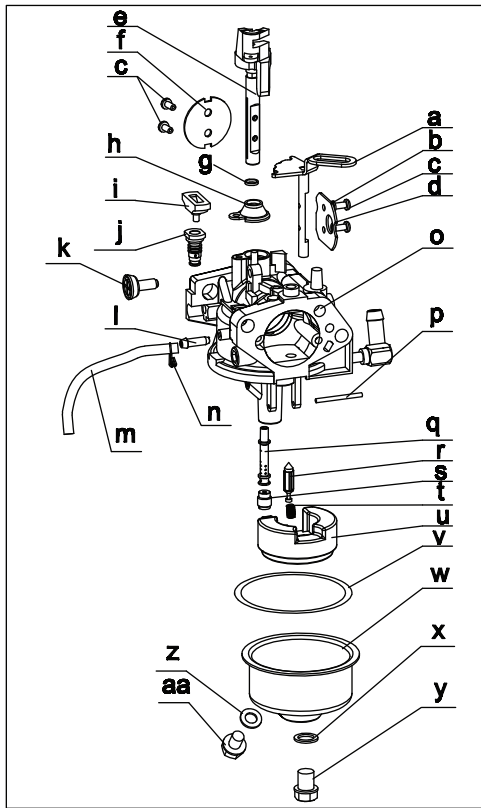

483-SUB Carburetor

147 - Carburetor Rebuild Kit

Ref.	Part Number	Description
129	710-05392	Stud M6-8x100
130	710-05056	Stud M6-8x118
131	951-11315	Carburetor Intake Gasket
132	951-11316	Carburetor Insulator
133	951-11223	Carburetor Gasket
134	951-14023A	Carburetor Assembly
135	951-10639A	Primer Assembly
135	951-11824	Primer Bulb
136	951-11304	Heater Box
137	951-11192	Choke Assembly
138	736-04477	Lock Washer
139	712-05015	Nut M6
147	951-12760A	Carburetor Rebuild Kit (Inc. i,j,p,q,r,s,t,u,v,x,z)
a	n/a	Choke Shaft
b	736-04638	Choke Control Lever Washer
c	710-05469	Fuel Shutoff Lever Screw
d	n/a	Choke Plate
e	n/a	Throttle Shaft
f	n/a	Throttle Plate
g	n/a	Gasket

Ref.	Part Number	Description
h	n/a	Throttle Shaft Cover
i	n/a	Idle Jet Rivet
j	n/a	Idle Jet Assembly
k	n/a	Idle Speed Adjusting Screw
l	n/a	Primer Pipe
m	751-11991	Primer Hose
n	951-11906	Primer Hose Clamp
o	n/a	Carburetor Body
p	n/a	Float Pin
q	n/a	Emulsion Tube
r	n/a	Nickel Plated Brass Needle Valve
s	n/a	Main Jet
t	n/a	Needle Valve Spring
u	n/a	Float
v	951-11970	Fuel Bowl Gasket
w	n/a	Fuel Bowl
x	951-11348	Fuel Bowl Gasket
y	710-04945	Fuel Bowl Mounting Bolt
z	951-11349	Fuel Drain Plug Gasket
aa	710-04938	Fuel Drain Plug