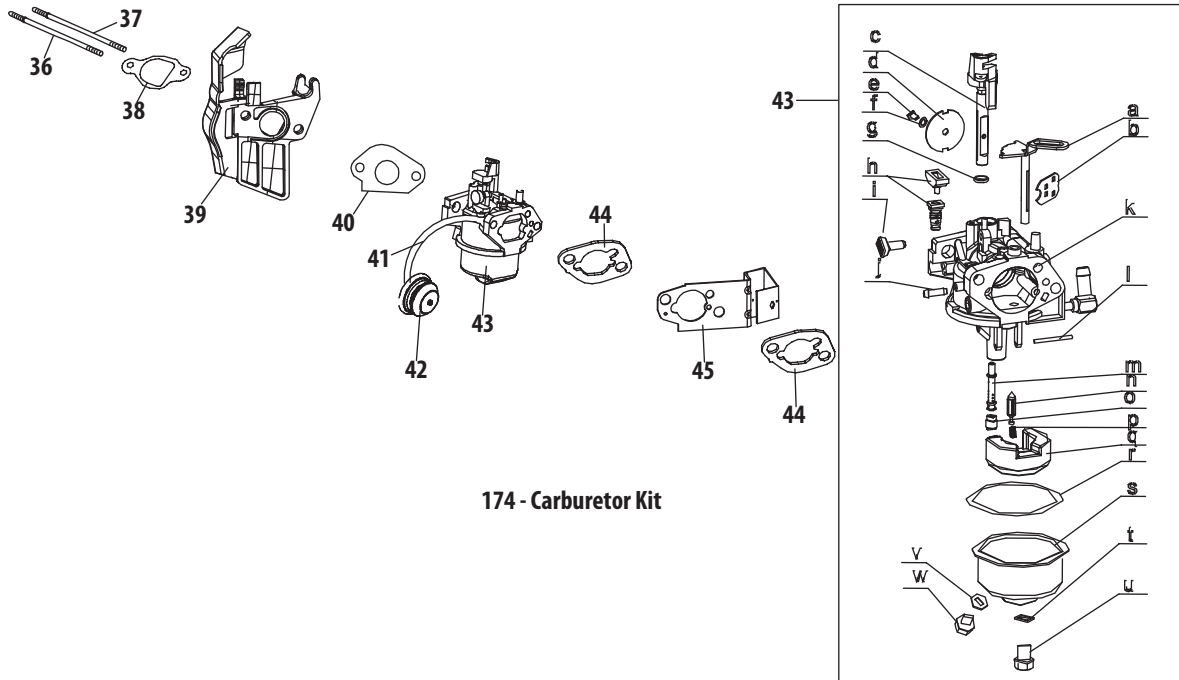

174 - Carburetor Kit

Ref.	Part Number	Description	Ref.	Part Number	Description
36	710-04939	Stud M6×117	g	n/a	Gasket, Throttle Plate
37	710-04910	Stud M6×105	h	n/a	Idle Jet Assembly
38	951-11567	Carburetor Insulator Gasket	i	n/a	Idle Speed Adjusting Screw
39	951-11896A	Carburetor Insulator	j	n/a	Mixture Screw
40	951-11569A	Carburetor Gasket	k	n/a	Carburetor Body
41	935-05038	Primer Hose	l	n/a	Float Pin
42	951-10639A	Primer Assembly	m	n/a	Emulsion Tube
43	951-05118	Carburetor Assembly	n	n/a	Needle Valve
44	951-11897	Carburetor Gasket Plate	o	n/a	Main Jet
45	951-11112	Choke Control	p	n/a	Needle Valve Spring
174	951-05135	Carburetor Kit (Incl. h, l, m, n, o, p, q, r, t, v)	q	n/a	Float
a	n/a	Choke Shaft	r	951-11589	Fuel Bowl Gasket
b	n/a	Choke Plate	s	n/a	Fuel Bowl
c	n/a	Throttle Shaft	t	951-11348	Fuel Bowl Gasket
d	n/a	Throttle Plate	u	710-04938	Fuel Bowl Mounting Bolt
e	710-05469	Screw M3×6	v	951-11349	Fuel Drain Plug Gasket
f	736-04638	Lock Washer	w	710-04945	Fuel Drain Plug