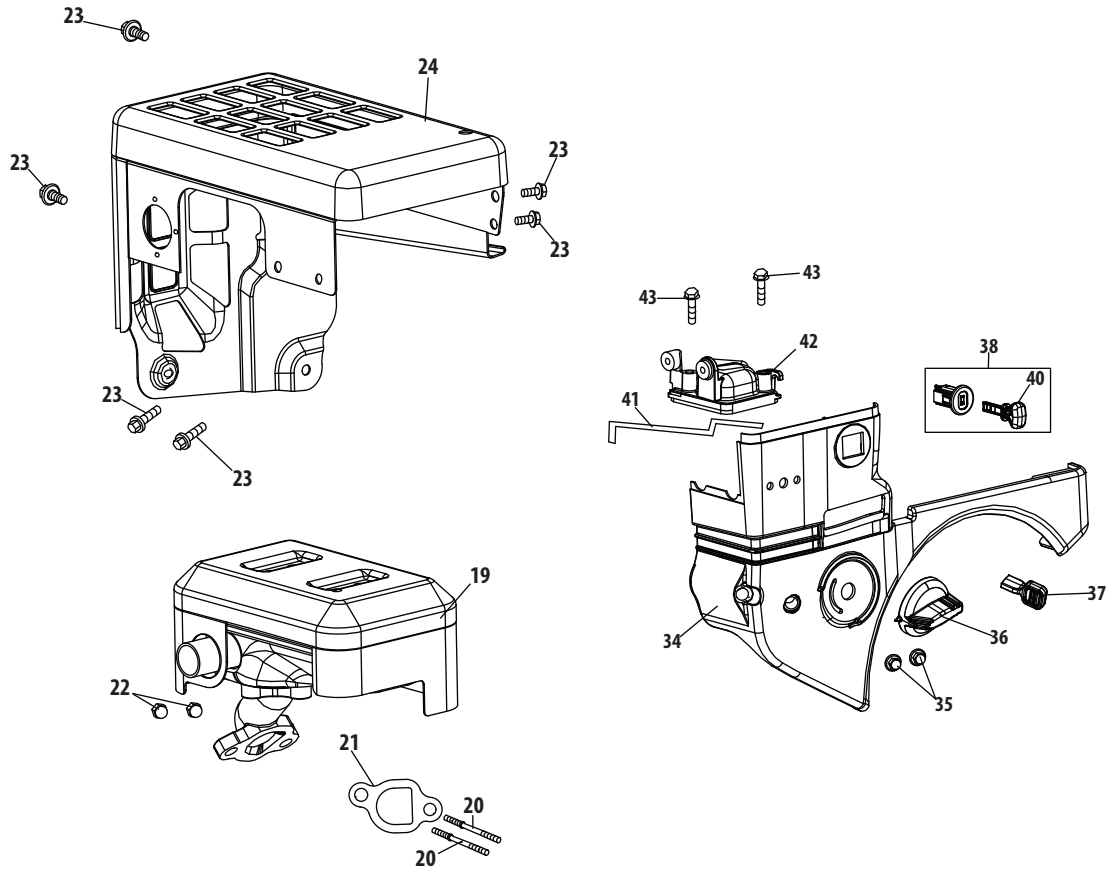

Engine Model 370-SUC Muffler & Air Housing

Ref.	Part Number	Description
19	951-11282	Muffler Assembly
20	710-05001	Stud M8×36
20	751-14190	Muffler Stud
21	951-11289	Exhaust Pipe Gasket
22	712-04214	Nut, M8
23	710-04915	Bolt M6×12
24	951-10642B	Muffler Shield
34	951-10634	Air Cleaner Housing

Ref.	Part Number	Description
35	712-04213	Nut
36	951-11284	Choke Knob
37	951-10757	Throttle Control Knob
38	951-10637	Key Switch Assembly
40	731-05632	Key
41	951-10640	Choke Linkage
42	951-10635	Heater Box
43	710-04943	Bolt M6×28