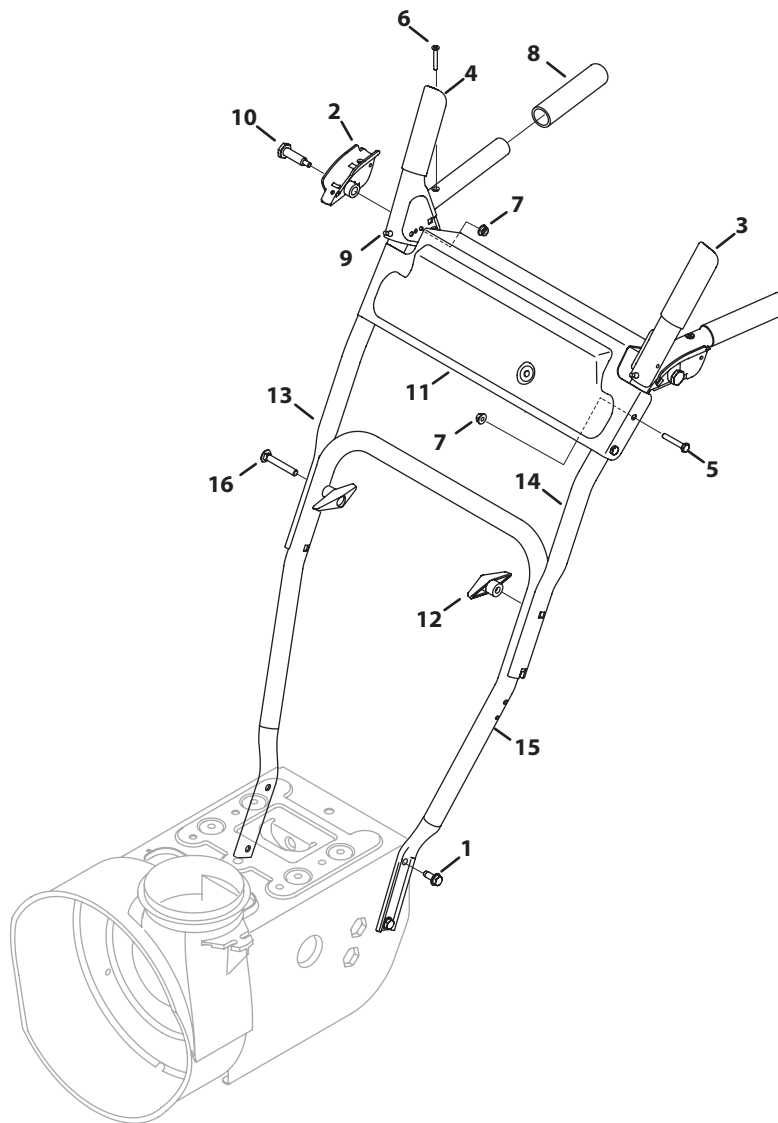

Ref.	Part Number	Description
1	710-04484	Taptite Screw, 5/16-18 x .750
2	631-04133A	Clutch Lock Handle Assembly, LH
—	631-04134B	Clutch Lock Handle Assembly, RH
3	684-04105B	Engagement Assembly, LH
4	684-04106C	Engagement Assembly, RH
5	710-0606	Hex Head Screw, 1/4-20 x 1.50
6	710-1233	Machine Screw, #10-24 x 1.375
7	712-04064	Flange Lock Nut, 1/4-20
8	720-0274	Grip, 1.0 ID x 5.0 LG