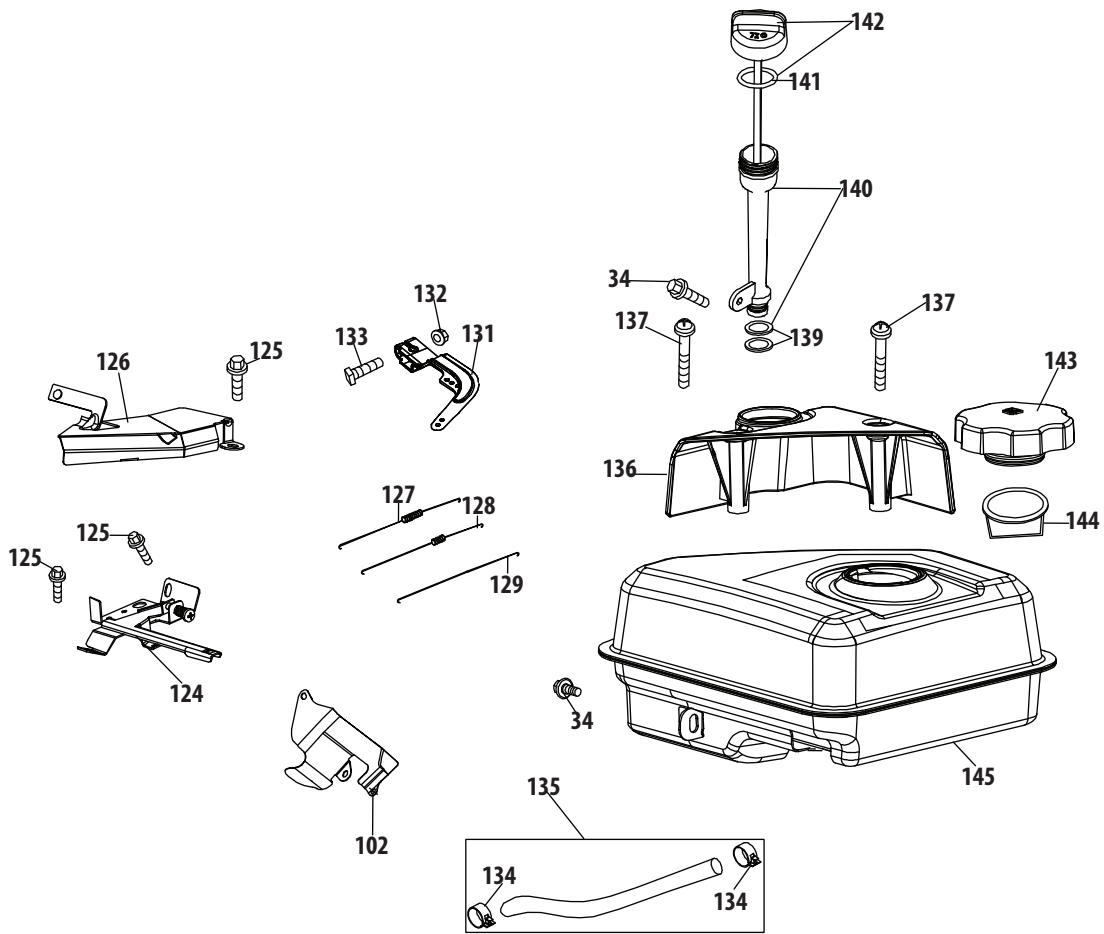

Engine Model 375-SU Fuel Tank & Mounting

Ref.	Part Number	Description
34	710-04915	Bolt M6x12
102	908-05070	Air Shield
124	951-10758	Throttle Bracket
125	710-05103	Bolt M6x12
126	951-11108	Governor Linkage Shield
127	951-11935	Governor Spring
128	951-10664	Throttle Linkage Spring
129	951-10665	Throttle Linkage
131	951-11106	Governor Arm
132	712-04212	Nut M6
133	710-04908	Governor Arm Bolt

Ref.	Part Number	Description
134	951-11731	Fuel Hose Clamp
135	951-14549	Fuel Line Kit
136	951-11914	Dipstick Decoration Cover
137	710-04905	Bolt
139	951-11381	Oil Fill Tube O-Ring
140	951-11913	Oil Fill Tube Assembly
141	921-04663	Dipstick O-Ring
142	951-12482	Dipstick Assembly
143	951-12533	Fuel Cap Assembly
144	951-11933	Fuel Filter
145	951-10653B	Fuel Tank Assembly