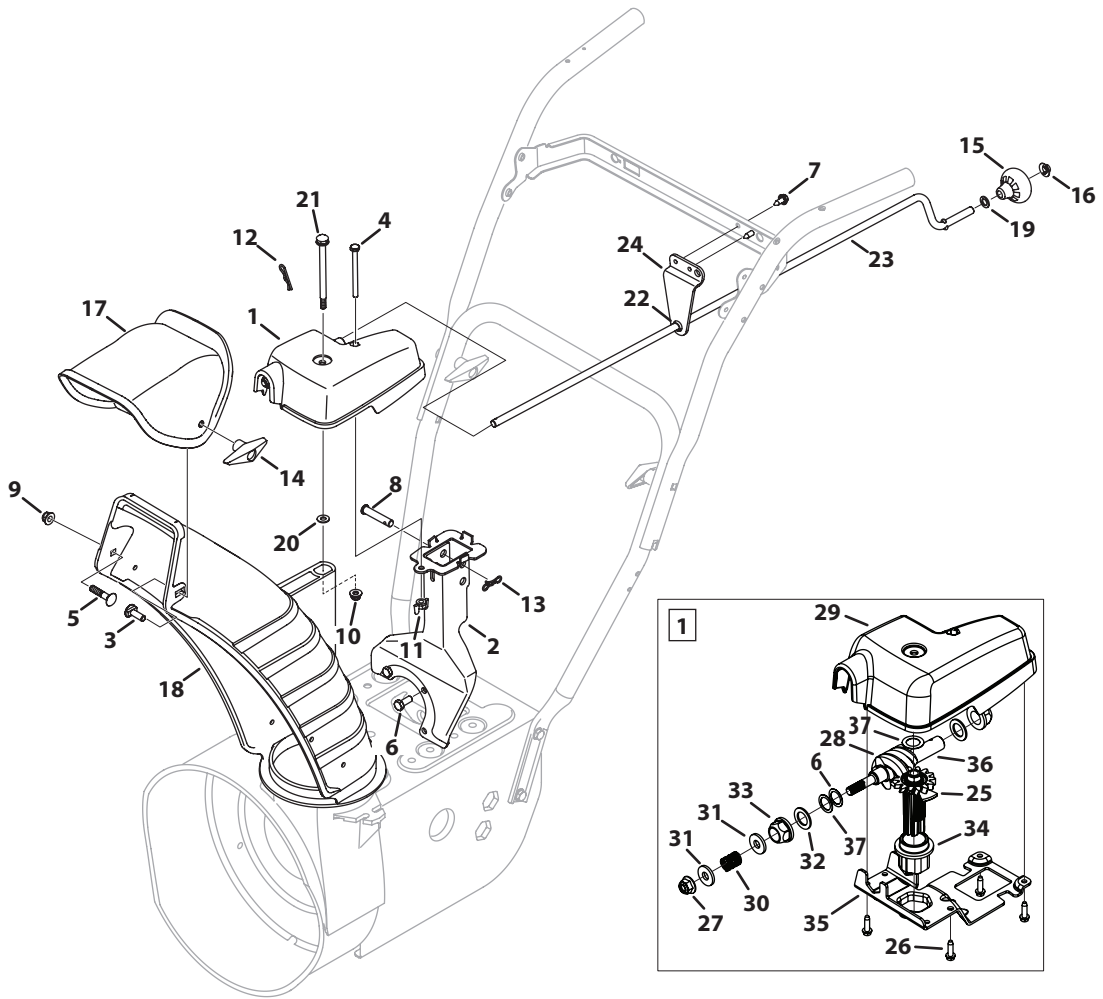

Extended Chute (Crank)

Extended Chute (Crank)

Ref.	Part Number	Description
1	918-04933B	Chute Rotation Gear Box
2	684-04310A	Chute Support Bracket (lrg. block)
—	684-04311A	Chute Support Bracket (small block)
3	710-04071	Carriage Bolt, 5/16-18 x 1.00
4	710-04370	Hex Screw, 1/4-20 x 3.00
5	710-0451	Carriage Bolt, 5/16-18 x .750
6	736-04337	Shim Washer, .632 x 1.00 x .010
7	710-1652	Hex Washer Screw, 1/4-20 x .625
8	711-04469A	Clevis Pin, 3/8-1.87
9	712-04063	Flange Lock Nut, 5/16-18
10	712-04064	Flange Lock Nut, 1/4-20
11	712-3087	Wing Nut, 1/4-20
12	914-0101	Cotter Pin, .08 x 1.42
13	714-04040	Bow-tie Cotter Pin
14	920-0284	Wing Knob, 5/16-18
—	720-05090	Wing Knob, ORG
15	720-04102	Shift Knob, .390
—	720-05093	Shift Knob, .390, ORG
16	926-0100	Push Cap, 3/8
17	731-04426A	Upper Chute
18	731-06440A	Lower Chute, 5.0
19	936-0185	Flat Washer, .375 x .738 x .063
20	736-04446	Flaw Washer, .25 x .630 x .0515
21	738-04367	Shoulder Screw, .312 x 3.5 x 1/4-20
22	941-0475	Plastic Bushing, .380 ID
23	747-05386	Chute Crank
24	790-00341	Support Rod Bracket
25	717-04667	Gear Assembly
26	710-04373A	Screw, 12-16 x .75
27	712-04065	Flange Lock Nut, 3/8-16
28	717-04672	Worm
29	731-07529A	Gear Cover
30	732-04756	Compression Spring, .39 x .60 x .88
31	736-3072	Flat Washer, .380 x .93 x .110
32	736-0290	Flat Washer, .625 x 1.0 x .067
33	941-0225	Hex Bearing
34	741-04388A	Flange Bearing
35	790-00342C	Gear Bracket
36	711-05329A	Worm Shaft
37	936-0349	Shim Washer, .63 x 1.00 x .020