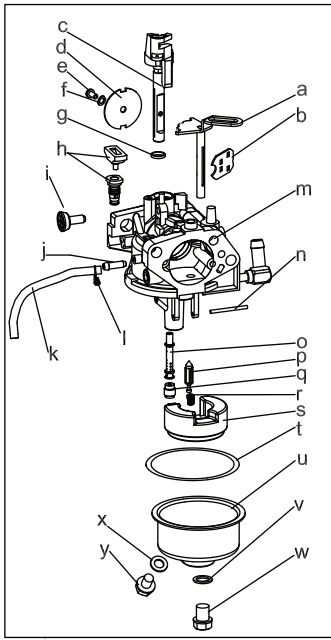

370-SUC Carburetor