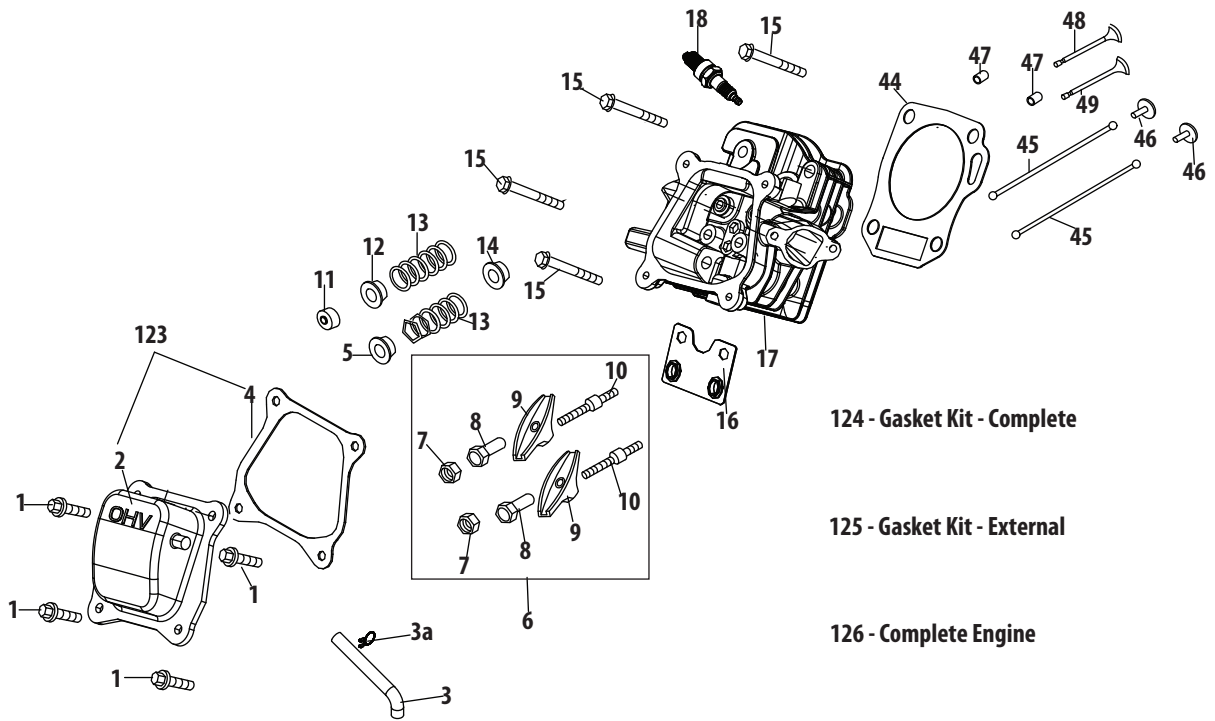

170-SU Cylinder Head

170-SU Cylinder Head

Ref.	Part Number	Description
1	710-04968	Bolt M6×16
2	951-11054A	Valve Cover
3	731-07059	Breather Hose
3a	726-04101	Breather Hose Clamp
4	951-11565	Valve Cover Gasket
5	951-12000	Valve Spring Retainer (Intake)
6	951-11892	Rocker Arm Assembly
7	751-11124	Nut, Pivot Locking
8	751-11123	Adjusting Nut ,Valve
9	951-11893	Rocker Arm
10	710-04902	Bolt, Pivot
11	951-12002	Exhaust Lash Cap
12	951-12003	Valve Spring Retainer (Exhaust)
13	951-12004	Valve Spring
14	951-11894	Valve Seal (Intake)
15	710-04933	Bolt M8×55
16	951-11895	Push Rod Guide

Ref.	Part Number	Description
17	951-10722B	Cylinder Head Assembly (Incl.4-14,16,17,21,27-29, 44,48,49)
18	951-10292	Spark Plug/F6Rtc
44	951-11572	Gasket, Cylinder Head
45	951-10648	Push Rod Kit
46	951-11899	Tappet
47	715-04108	Dowel Pin 10×16
48	951-10647A	Valve Kit
49	951-10647A	Valve Kit
123	951-12626	Valve Cover Kit
124	951-11059A	Gasket Kit - Complete (Incl.4,21,27,28,29,32,44,58, 59,68,71,75,77,)
125	951-10661B	Gasket Kit - External (Incl.4,21,27-29,32,75)
126	952Z170-SU	Complete Engine