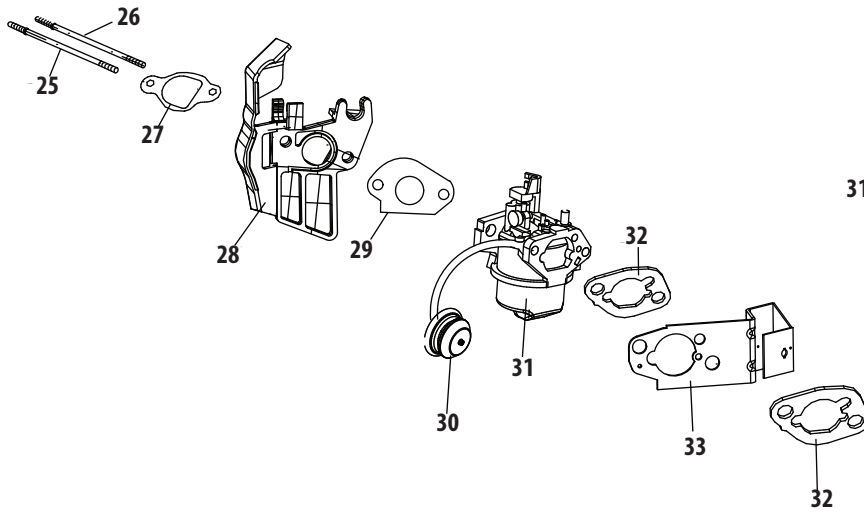

170-SU Carburetor

127 - Carburetor Kit