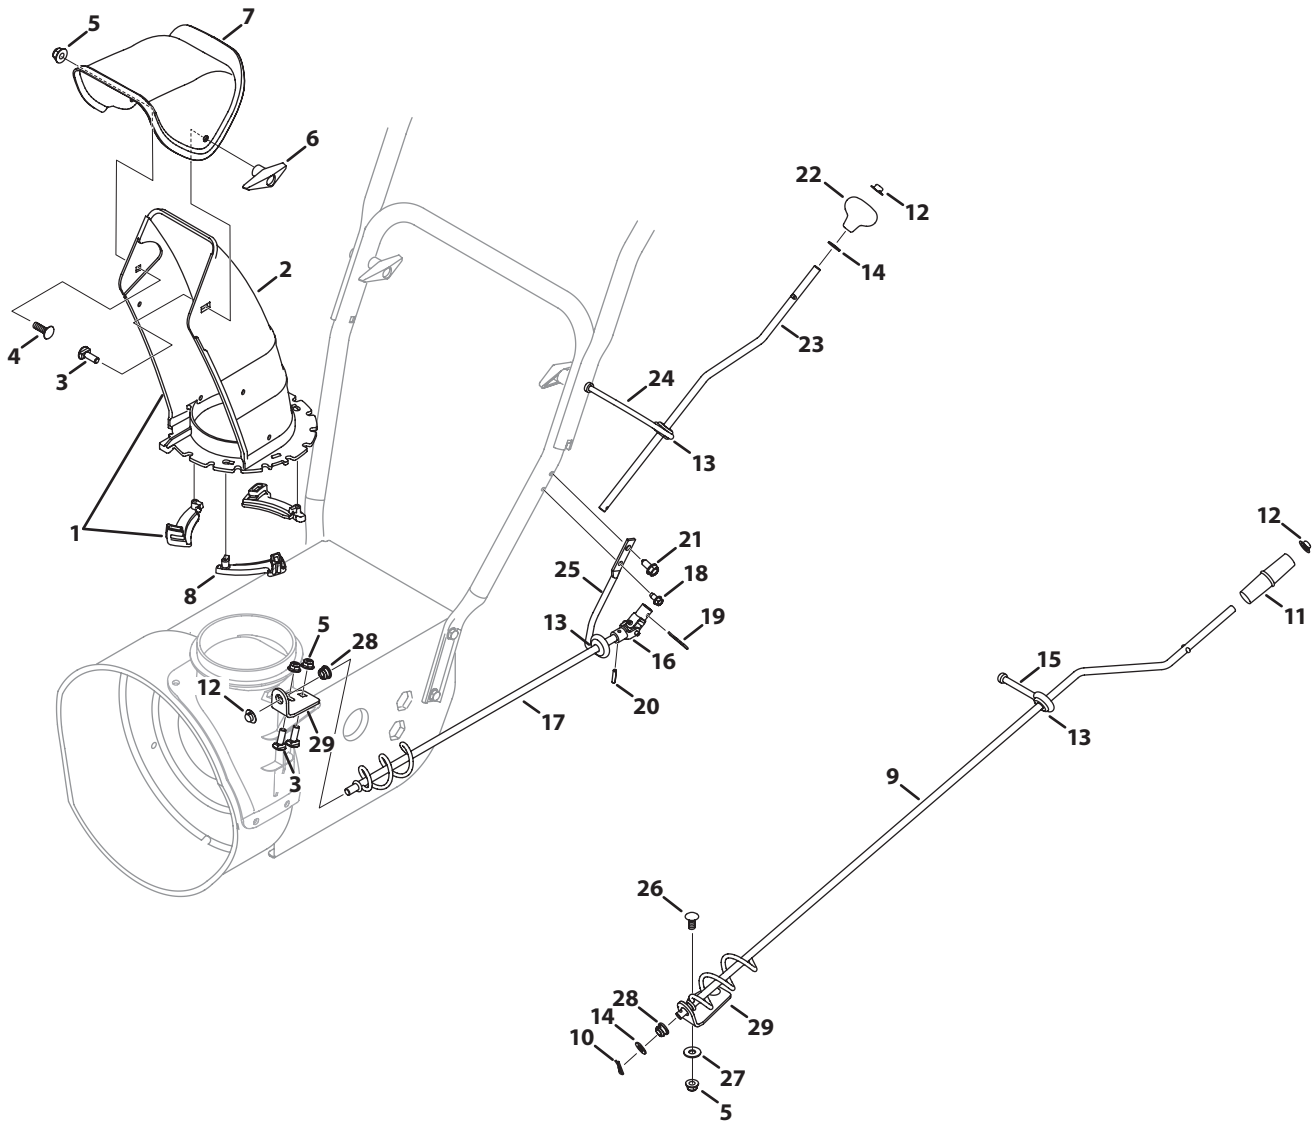

Standard 2-Way Chute

Ref.	Part Number	Description
1	631-04131B	Lower Chute Assembly
2	731-04912B	Lower Chute
3	710-04071	Carriage Bolt, 5/16-18 x 1.00
4	710-0451	Carriage Bolt, 5/16-18 x .750
5	712-04063	Flange Lock Nut, 5/16-18
6	920-0284	Wing Knob
—	720-05090	Wing Knob, ORG
7	731-04426A	Upper Chute
8	731-04869A	Flange Keeper
9	684-04104	Chute Crank
10	914-0104	Cotter Pin, .072 x 1.13
11	720-0201A	Crank Knob
12	926-0100	Push Cap, 3/8
13	735-0234	Rubber Grommet
14	936-0185	Flat Washer, .375 x .738 x .063
15	747-04263	Eye Bolt
16	684-04350	Joint Assembly
17	684-04351	Chute Crank
18	710-0599	Taptite Screw, 1/4-20 x .500
19	914-0101	Cotter Pin, .08 x 1.42
20	715-04095	Pin, .156 x .875
21	710-04484	Taptite Screw, 5/16-18 x 2.25
22	720-04102	Shift Knob
23	747-05154	Upper Chute Rod
24	747-05157	Chute Rod Eye Bolt
25	747-05159	Lower Chute Rod
26	710-0276	Carriage Screw, 5/16-18 x 1.00
27	936-0159	Flat Washer, .349 x .879 x .063
28	941-0475	Plastic Bushing, .380 ID
29	784-5647	Chute Crank Bracket