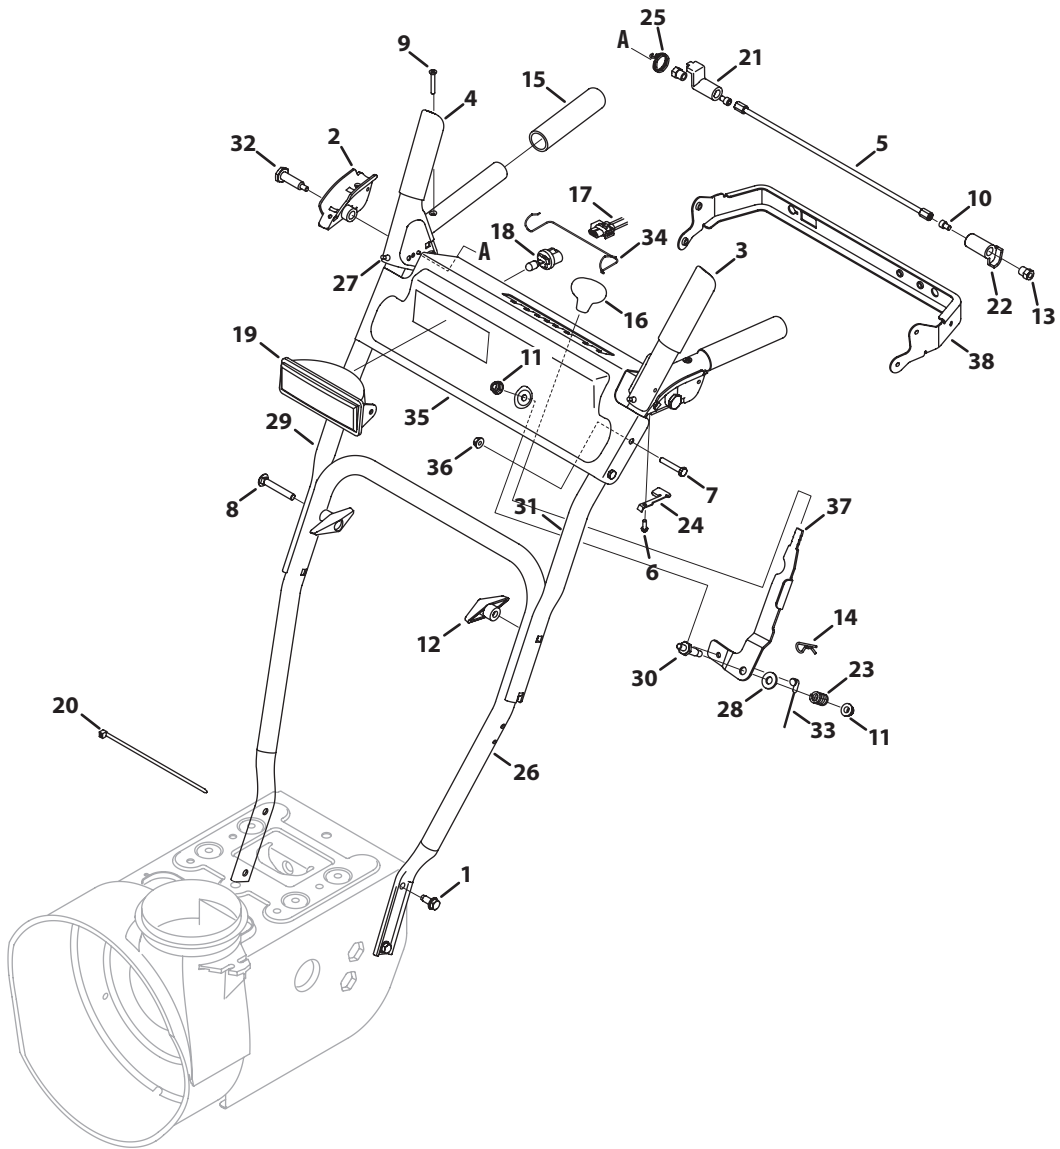

E/F-Style Panel

Ref.	Part Number	Description
1	710-04484	Taptite Screw, 5/16-18 x .750
2	631-04133A	Clutch Lock Handle Assembly, LH
—	631-04134B	Clutch Lock Handle Assembly, RH
3	684-04105B	Engagement Assembly, LH
4	684-04106C	Engagement Assembly, RH
5	684-04250	Clutch Pivot Lock Rod Assembly
6	710-04326	Hex Washer Screw, #8-16 x .50
7	710-04586	Hex Washer Screw, 1/4-20 x .625
—	710-0606	Hex Head Screw, 1/4-20 x 1.50 +
8	710-0572	Carriage Screw, 5/16-18 x 2.25
9	710-1233	Machine Screw, #10-24 x 1.375
10	710-3069	Socket Screw, 1/4-20 x .50
11	712-04063	Flange Lock Nut, 5/16-18
12	920-0284	Wing Knob
—	720-05090	Wing Knob, ORG
13	712-04081A	Hex Nut, 1/4-20
14	914-0145	Click Pin, .092 x 1.64
15	720-0274	Grip, 1.0 ID x 5.0 LG
—	720-05091	Grip, 1.0 ID x 5.0 LG, ORG
16	720-04039	Shift Knob
—	720-05092	Shift Knob, ORG
17	725-05153	Snow Thrower Harness ^

Ref.	Part Number	Description
18	925-1658	Halogen Lamp ^
19	925-1672	Lens/Lamp Assembly Housing ^
20	926-0154	Cable Tie
21	731-04894D	Lock Plate
22	731-04896B	Clutch Lock Cam
23	732-0193	Compression Spring, .39 x .60 x .88
24	732-04219C	Clutch Lock Spring
25	732-04238	Torsion Spring, .8156 ID x .3038
26	749-04138B	Lower Handle
27	935-0199A	Rubber Bumper, .62 OD x .22 Thick
28	736-0262	Flat Washer, .385 x .870 x .092
29	749-04190A	Upper RH Handle
30	738-04118	Shoulder Bolt, 5/16-18 x .905
31	749-04191A	Upper LH Handle
32	738-04348	Shoulder Screw, .437 x 1.345 x 1/4-20
33	946-04397A	Speed Selector Cable
34	747-1136	Headlight Retainer ^
35	790-00209	Handle Panel w/ Light ^
—	790-00219	Handle Panel w/o Light
36	712-04064	Flange Lock Nut, 1/4-20 +
37	790-00313	Speed Shift Lever
38	790-00248C	Panel Bracket

+ Models without Clutch Lock

^ Models with Light