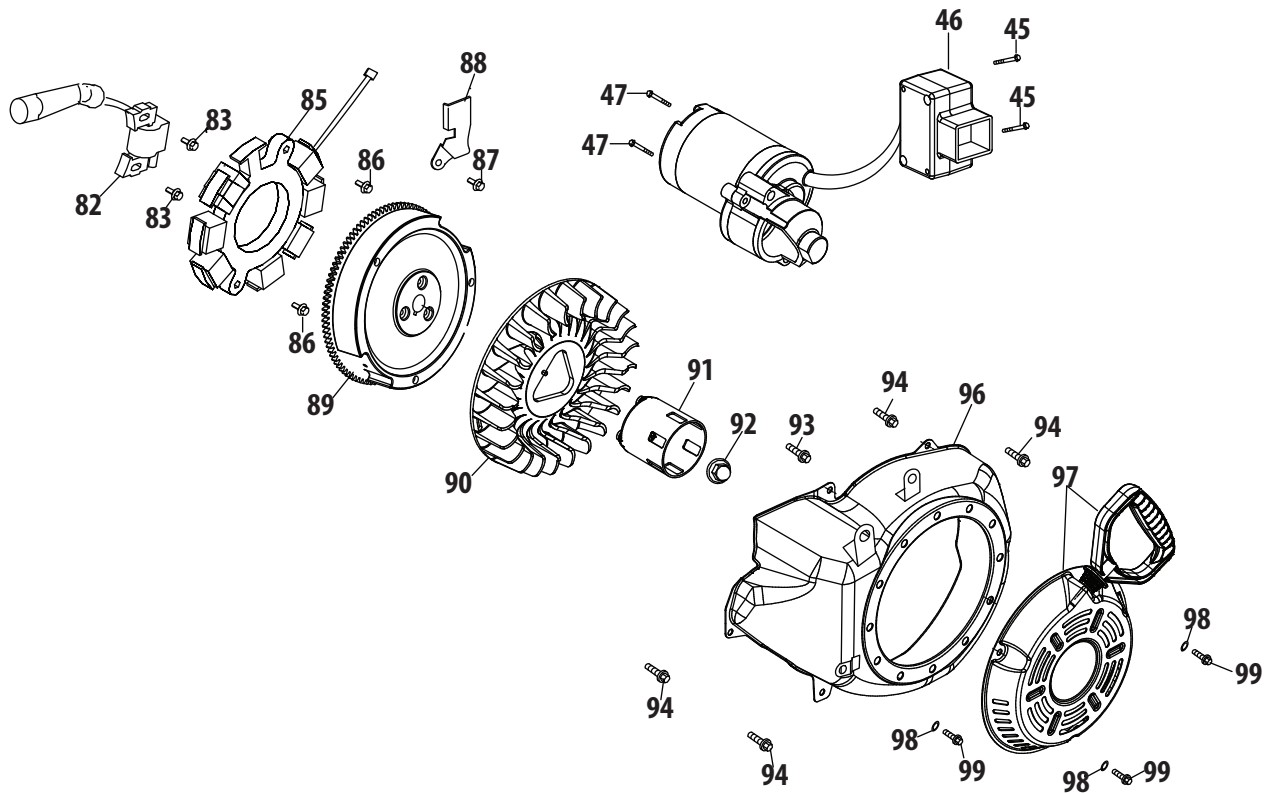

478-SUB Starting System & Blower Housing

Ref.	Part Number	Description
45	710-04965	Bolt M4×55
46	951-11196	Electric Starter
47	710-04967	Bolt M8×55
82	951-11498	Ignition Coil Assembly
83	951-11197	Ignition Coil Bolt
85	951-12553	Alternator Assembly
86	710-04969	Bolt M6×30
87	710-04966	Bolt M6×8
88	951-11186	Wire Plate
89	951-12090	Flywheel

Ref.	Part Number	Description
90	951-11217	Cooling Fan
91	951-11218	Starter Cup
92	712-04220	Nut, Special, M16×1.5
93	710-04968	Bolt M6×16
94	710-04915	Bolt M6×12
96	951-11379	Blower Housing
97	951-11208	Recoil Starter
98	736-04455	Gasket 6
99	710-04974	Bolt M6×10