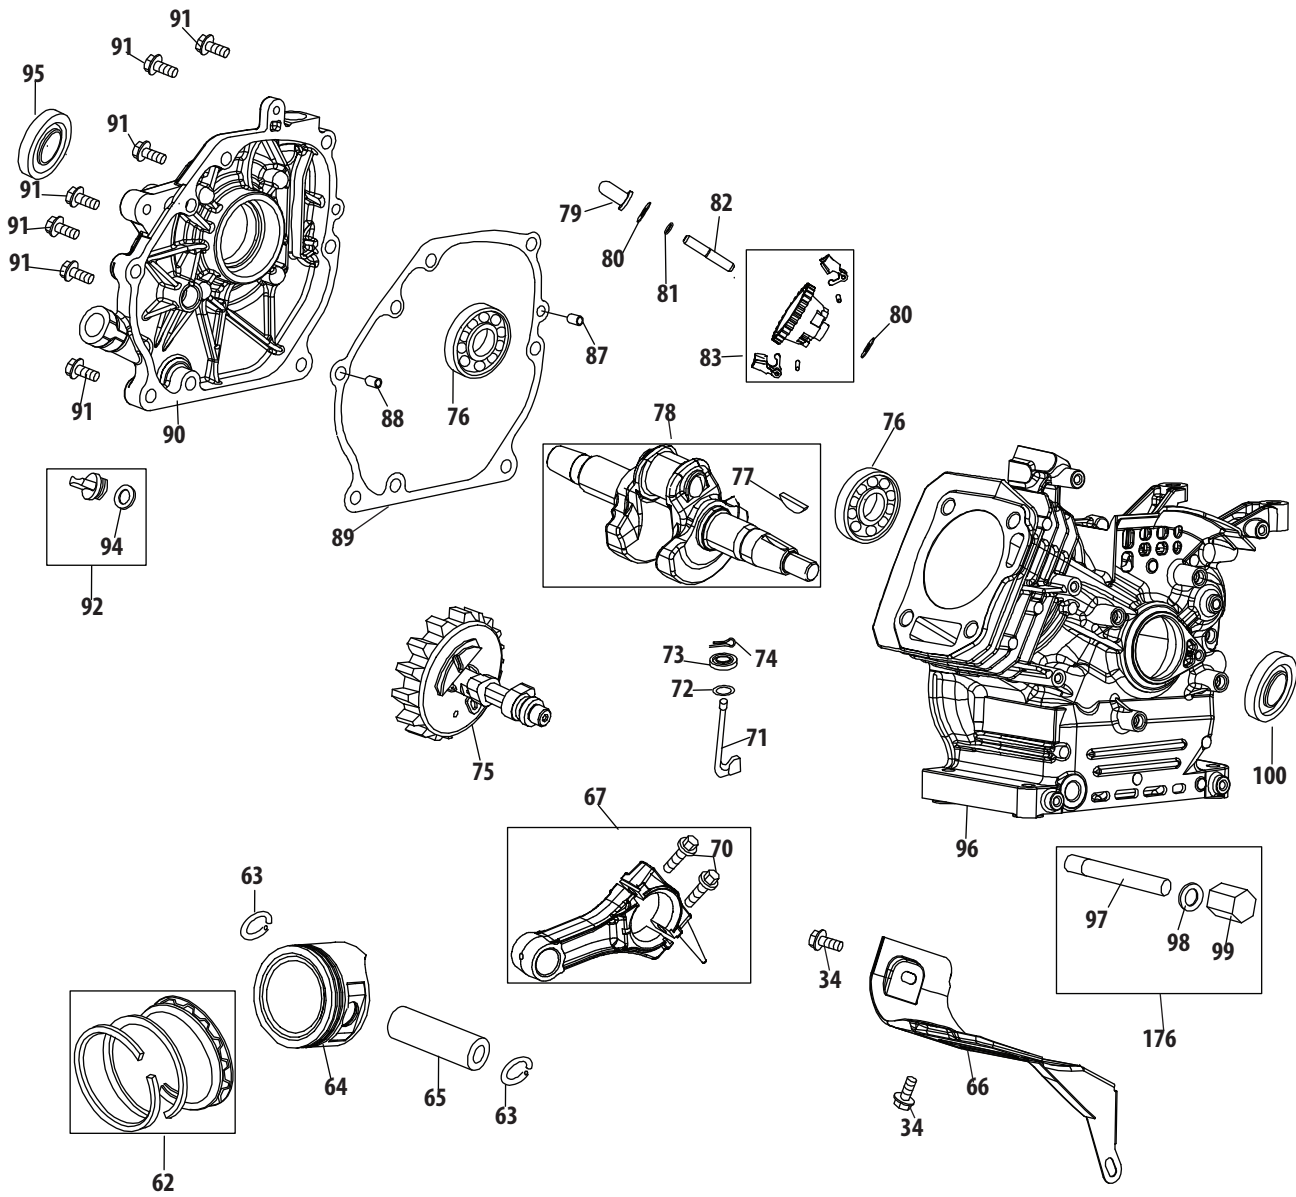

375-SU Crankcase

177 - Complete Engine

178 - Gasket Kit - External

179 - Gasket Kit - Complete

375-SU Crankcase

Ref.	Part Number	Description	Ref.	Part Number	Description
34	710-04915	Bolt M6×12	89	951-11371	Crankcase Cover Gasket
62	951-14471	Piston Ring Set	90	951-12125	Crankcase Cover
63	951-11632	Piston Pin Snap Ring		951-11246	Crankcase Cover Kit (Incl.76,89,90-95)
64	919-05074	Piston	91	710-04932	Bolt M8×32
65	951-11633	Piston Pin	92	951-11283	Oil Fill Plug Kit
66	908-05069	Air Shield	94	951-11577	O-Ring 15.8×2.5
67	951-11573	Connecting Rod Assembly	95	951-11368	Oil Seal, 25×41.25×6
70	710-05116	Connecting Rod Bolt	96	951-05130	Crankcase Service Kit (Incl.73,76,95,96,100)
71	951-14053	Governor Arm Shaft		951-05129	Short Block Assembly (Incl.58,62-91,95,96,100)
72	736-04461	Washer 5.2×1.9	97	951-11350	Oil Drain Pipe
73	951-11902	Governor Seal	98	736-04440	Washer 10×16×1.5
74	714-04074	Cotter Pin	99	951-11499	Oil Drain Plug
75	951-11575	Camshaft Assembly	100	951-11370	Oil Seal 25×41.25×6
76	951-11369	Radial Ball Bearing, 6205	176	951-10641	Oil Drain Kit (Incl.97-99)
77	951-10307	Woodruff Key	177	952Z375-SU	Complete Engine
78	951-05129	Crankshaft Service Kit (Incl.76-78,95,100)	178	951-05133	Gasket Kit - External (Incl.6,32,38-40,44)
79	931-09595	Governor Cup	179	651-05132	Gasket Kit - Complete (Incl.6,32,38-40,44,56, 72-73,89,95,98,100)
80	936-05038	Washer 6.2×0.6×15			
81	916-05003	Clamp			
82	911-06137	Governor Shaft			
83	917-05007	Governor Body			
87	715-04096	Dowel Pin 7×14			
88	715-04089	Dowel Pin 9×14