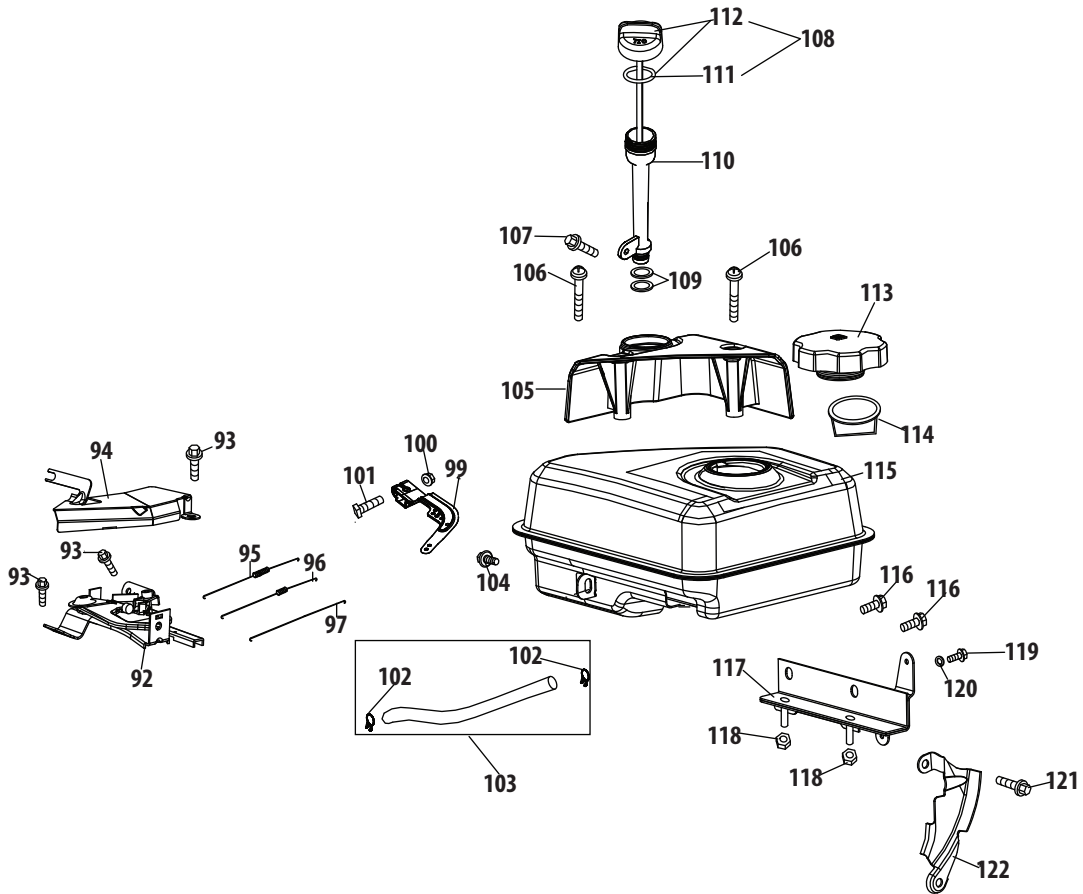

170-SU Fuel Tank & Mounting

Ref.	Part Number	Description
92	951-10758	Throttle Bracket
93	710-05103	Bolt M6×12
94	951-11108	Governor Linkage Shield
95	951-11935	Governor Spring
96	951-10664	Throttle Linkage Spring
97	951-10665	Throttle Linkage
99	951-11106	Governor Arm
100	712-04212	Nut M6
101	710-04908	Governor Arm Bolt
102	951-11700	Fuel Hose Clamp
103	951-10650	Fuel Line Kit
104	710-04915	Bolt M6×12
105	951-11914	Dipstick Decoration Cover
106	710-04905	Bolt
107	710-04915	Bolt M6×12

Ref.	Part Number	Description
108	951-12482	Dipstick Assembly
109	951-11381	O-Ring
110	951-11913	Oil Fill Tube Assembly
111	951-11904	Dipstick O-Ring
112	951-10656	Dipstick Tube
113	951-12533	Fuel Cap Assembly
114	951-11933	Fuel Level Indicator
115	951-10653B	Fuel Tank Assembly
116	710-04914	Bolt M6×10
117	951-11114	Switch Housing Mounting Bracket
118	712-05015	Nut, M6
119	710-05197	Bolt M4×10
120	736-04526	Washer 4
121	710-04915	Bolt M6×20
122	951-14138	Blower Housing Shield