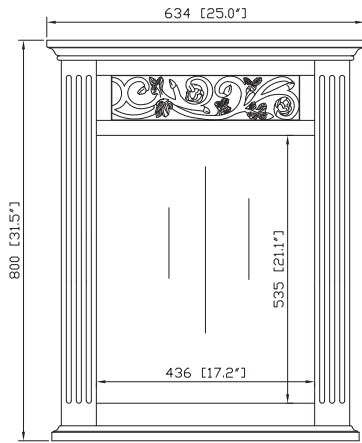

Avanity

NAPA-M24-DC

Features

- Durable rubber wood frame
- Beveled-edge mirror
- Mirror hangs vertically
- Cast iron inlays
- Wall cleat for easy hanging and leveling

Colors / Finishes

- Dark Cherry

Nominal Dimension

- 25W x 2.4D x 31.5H (inches)

Components

Vanity | NAPA-V24-DC

Product Diagrams

Front

Back

Side

Top