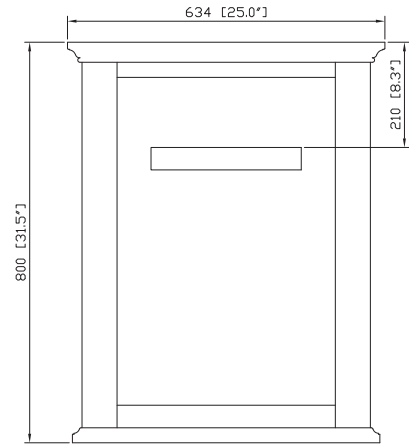

Avanity

NAPA-M24-DC

Features

- Durable rubber wood frame
- Beveled-edge mirror
- Mirror hangs vertically
- Cast iron inlays
- Wall cleat for easy hanging and leveling

Colors / Finishes

- Dark Cherry

Nominal Dimension

- 25W x 2.4D x 31.5H (inches)

Components

Vanity | NAPA-V24-DC

Product Diagrams

Front

Back

Side

Top