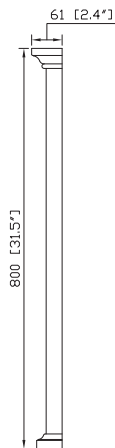

Avanity

NAPA-M24-DC

Features

- Durable rubber wood frame
- Beveled-edge mirror
- Mirror hangs vertically
- Cast iron inlays
- Wall cleat for easy hanging and leveling

Colors / Finishes

- Dark Cherry

Nominal Dimension

- 25W x 2.4D x 31.5H (inches)

Components

Vanity | NAPA-V24-DC

Product Diagrams

Front

Back

Side

Top