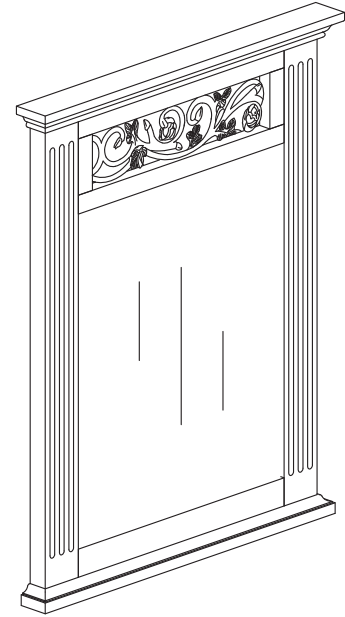

Avanity

NAPA-M24-DC

Features

- Durable rubber wood frame
- Beveled-edge mirror
- Mirror hangs vertically
- Cast iron inlays
- Wall cleat for easy hanging and leveling

Colors / Finishes

- Dark Cherry

Nominal Dimension

- 25W x 2.4D x 31.5H (inches)

Components

Vanity | NAPA-V24-DC

Product Diagrams

Front

Back

Side

Top