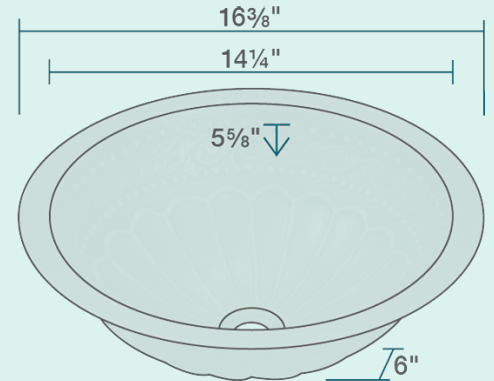

924 Single Bowl Bathroom Sink

Copper

Our handcrafted copper sinks add warmth and richness to a variety of décors. They come in a hammered finish with a beautifully aged patina. The hammered finish helps to hide small scratches that may occur over the lifetime of the sink. Copper is naturally antibacterial and will not rust or stain, making it easy to maintain. Our copper sinks are made using a one-piece construction process giving you the strongest copper sink you will find. Each sink is fully insulated with sound dampening pads.

- 16 3/8" x 16 3/8" x 6"
- Undermount, Topmount, or Vessel Installation
- Brushed Satin Finish
- Center Drain
- One-Piece Construction
- Naturally Antibacterial
- Cardboard Cutout Template Included
- Installation Hardware Included
- Lifetime Warranty

*Due to the handmade nature of this sink, dimensions may vary up to ~1/4"

Accessories

*Accessories not included

UPC: 817299012696

Features

<p>Topmount or Undermount</p>	<p>Vessel Installation</p>	<p>18" Minimum Cabinet Size</p>	<p>All Natural Materials</p>	<p>One Piece Construction</p>	<p>Naturally Antibacterial</p>
<p>Cutout Template</p>	<p>Hardware Included</p>	<p>Limited Lifetime Warranty</p>			