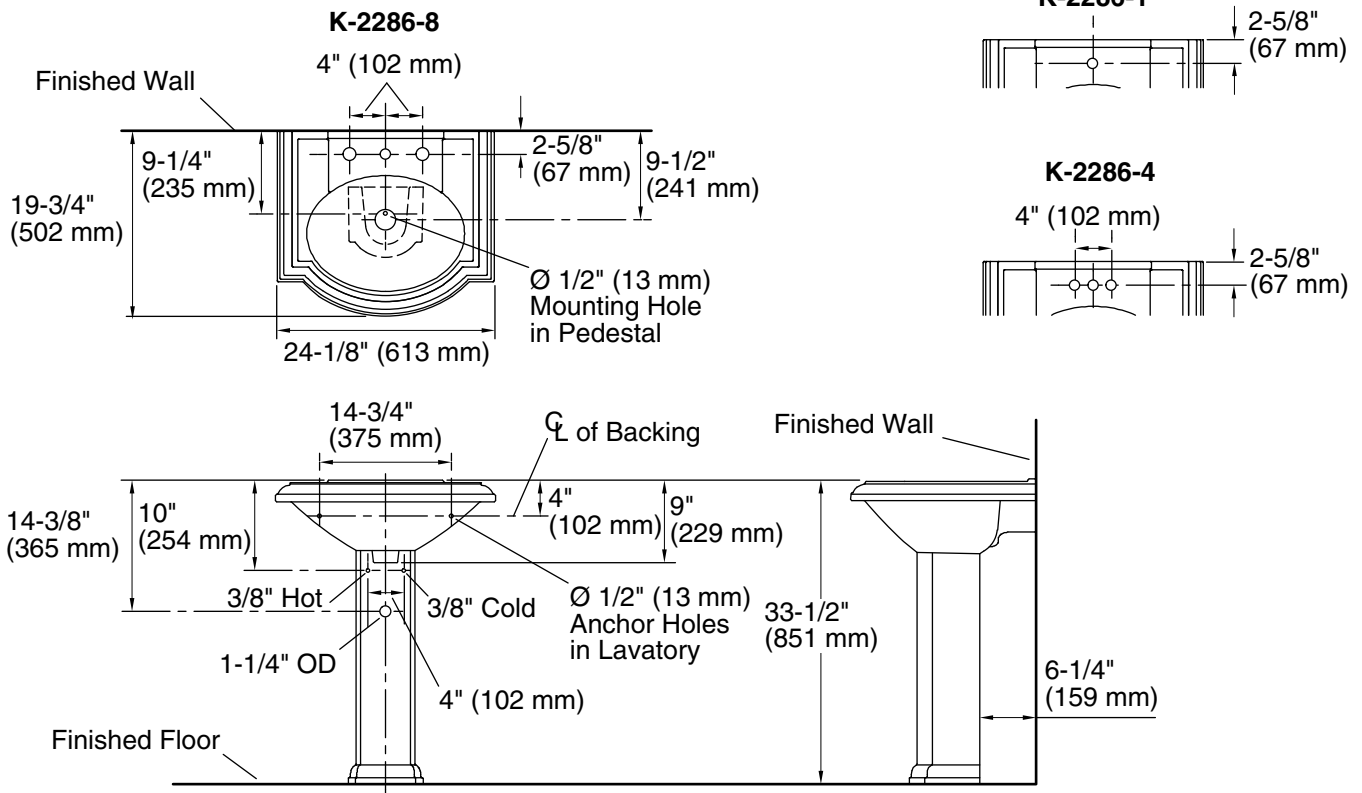

DEVONSHIRE®

Technical Information

Fixture*:	Basin area	Water depth
Bathroom sink	17" (432 mm) x 12" (305 mm)	4-7/8" (124 mm)
Drain hole	Ø 1-3/4" (44 mm)	

* Approximate measurements for comparison only.

Holes	K-2286-8	K-2286-4	K-2286-1
Spout	Ø 1-3/8" (35 mm)	Ø 1-1/4" (32 mm)	Ø 1-3/8" (35 mm)
Faucet	Ø 1-3/8" (35 mm)	Ø 1-1/4" (32 mm)	

Included Components:	
Bathroom sink, 8" (203 mm) centers	K-2287-8
Bathroom sink, 4" (102 mm) centers	K-2287-4
Bathroom sink, single-hole	K-2287-1
Pedestal	K-2288
Accessory pack	52204
Rubber pads	63069

Optional Components:

Hollow wall pedestal bathroom sink mounting kit	1041816

Installation Notes

Install this product according to the installation guide.

Product Diagram

DEVONSHIRE® PEDESTAL BATHROOM SINK

Page 2 of 2
089859-4-F

THE BOLD LOOK
OF **KOHLER**®