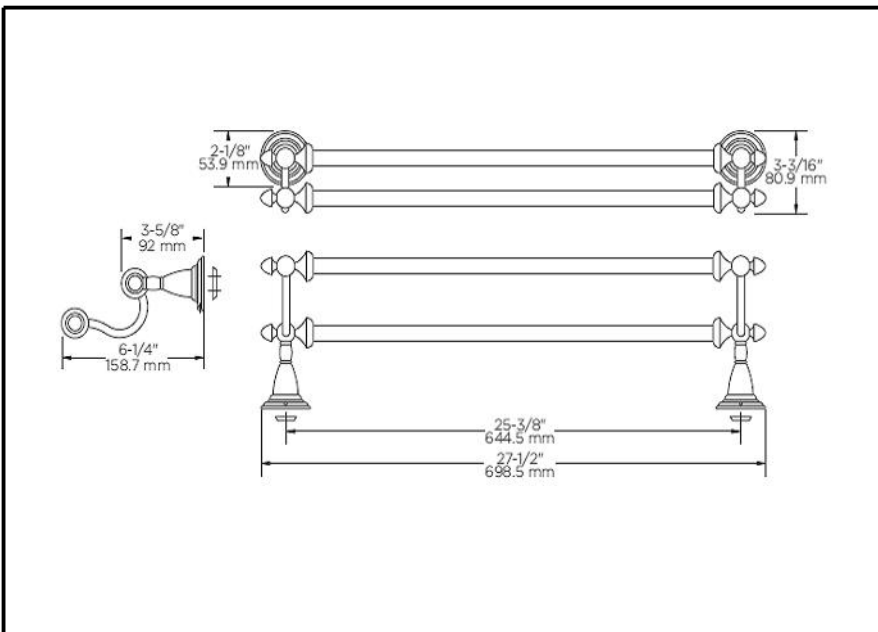

DELTA[®]

ACCESSORIES

- Victorian™ Bath Collection
- Double Towel Bar

Submitted Model No.: _____

Specific Features: _____

STANDARD SPECIFICATIONS:

- Wood blocking is preferable behind all wall surfaces. If wood blocking is not available, the following fasteners are suggested: Tile/Masonry-Plastic or lead Anchors Plaster/drywall-Toggle bolts.
- Mounting hardware and mounting template included with product.