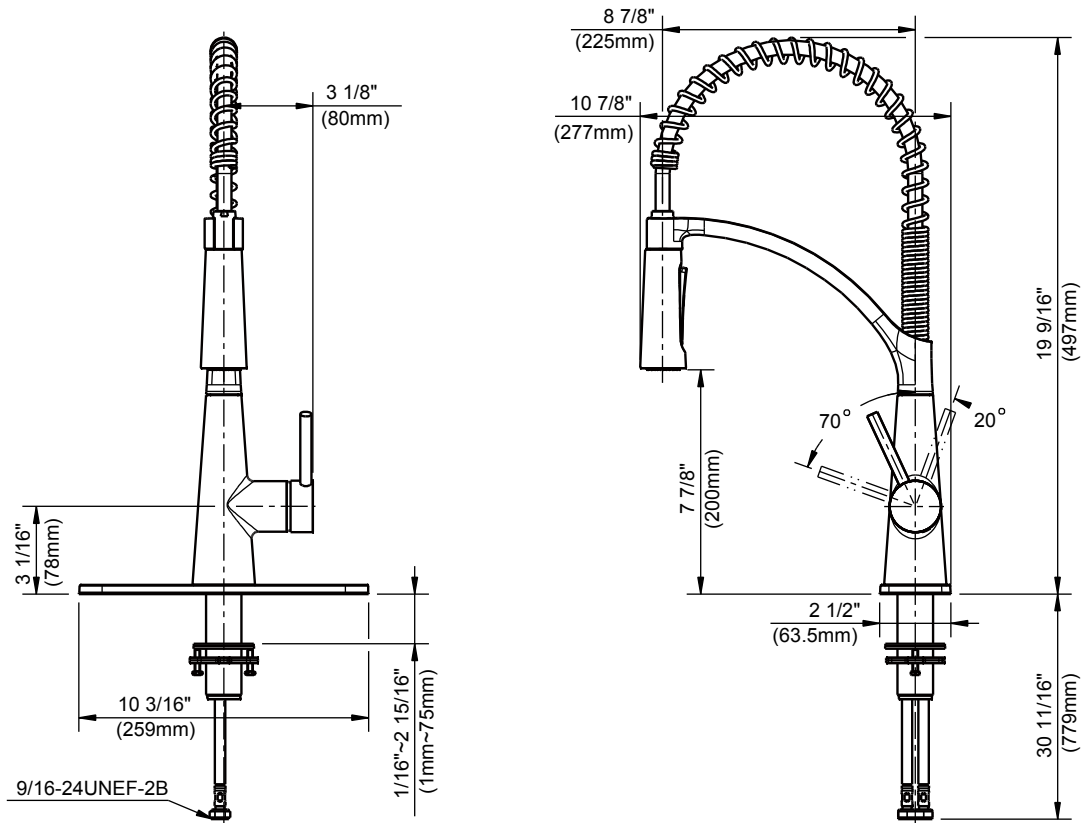

### FEATURES

- Max Flow Rate: 1.75gpm(6.6L/min) at 60 psi
- Max Countertop Thickness: 2 15/16"
- Spout Reach: 8 7/8"
- Spout Height: 19 9/16"
- Drip-Free Ceramic Cartridge
- Metal Lever Handle

MODEL	OMSID#	FINISH
FP4F0005CP	305537760	Chrome
FP4F0005SS	305537763	Stainless
FP4F0005ORB	305537759	Oil Rubbed Bronze
FP4F0005BL	310617861	Matte Black

### INSTALLATION DIMENSIONS