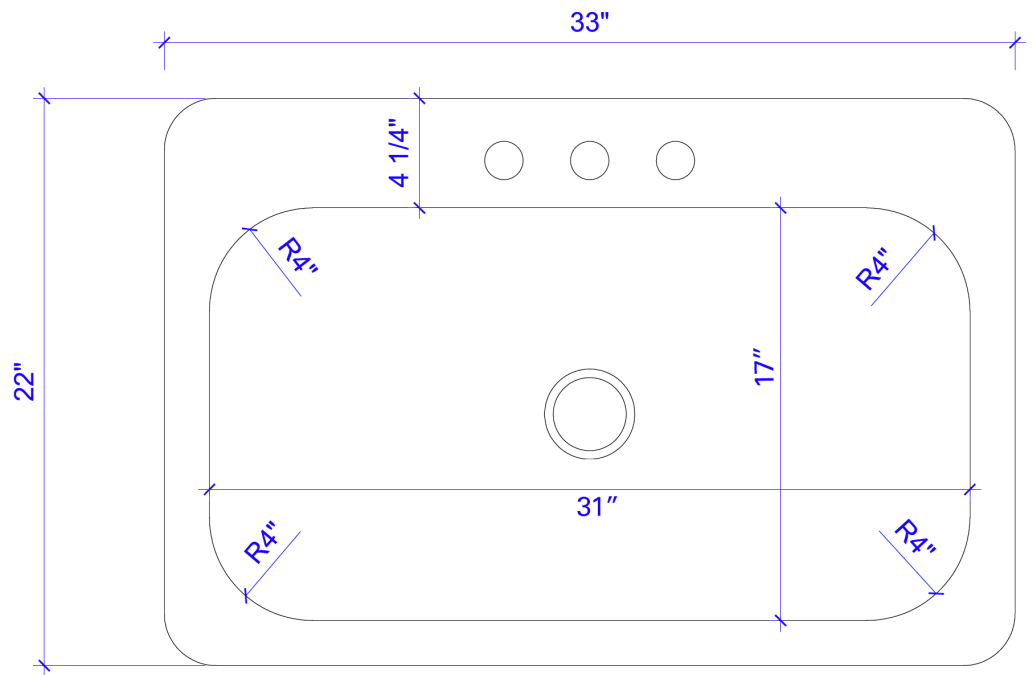

SINKOLOGY®

Technical Specifications

- + Outer - 33" x 22" x 8"
- + Inner - 29.5" x 16" x 8"
- + Weight - 20 lbs
- + Drain - 3.5" diameter
- + Thickness - 18 Gauge

FRONT VIEW

TOP VIEW

Lifetime Warranty

All Sinkology products come with our Everyday Promise Lifetime Warranty. You won't need it, but it's there.