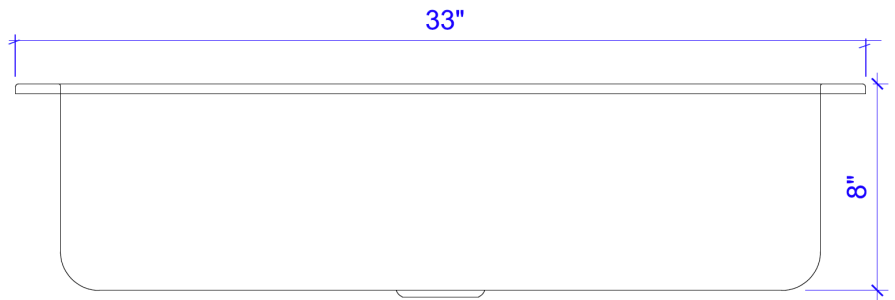

SINKOLOGY®

Technical Specifications

- + Outer - 33" x 22" x 8"
- + Inner - 29.5" x 16" x 8"
- + Weight - 20 lbs
- + Drain - 3.5" diameter
- + Thickness - 18 Gauge

FRONT VIEW

TOP VIEW

Lifetime Warranty

All Sinkology products come with our Everyday Promise Lifetime Warranty. You won't need it, but it's there.