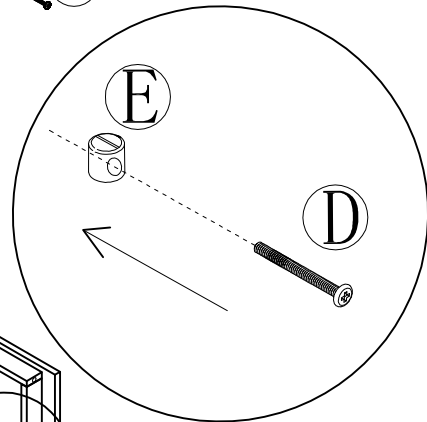

B  BRACE  4+1 PCS

C   1 PC

D  6X38  12+1 PCS

E  LOCKS  12+1 PCS

F  DOWEL  36+2 PCS

G   12+1 PCS

H  CAP  12+1 PCS

NOTE: Please read all instructions carefully before starting assembly.
 Also, we recommend that the unit is fully assembled on a level surface.
 Two people are recommended to assemble this product.

1

2

NOTE: Please read all instructions carefully before starting assembly. Also, we recommend that the unit is fully assembled on a level surface. Two people are recommended to assemble this product.

3

4

NOTE: Please read all instructions carefully before starting assembly.
 Also, we recommend that the unit is fully assembled on a level surface.
 Two people are recommended to assemble this product.