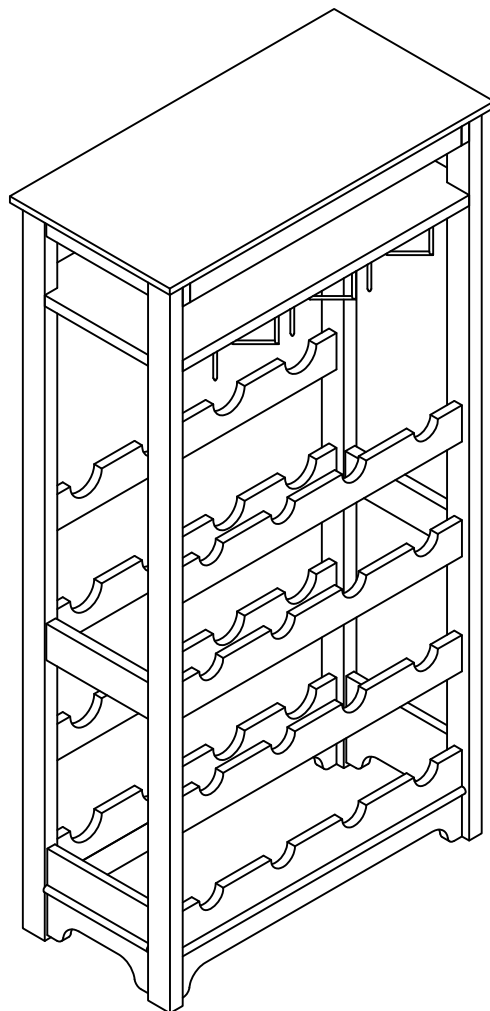

CARE INSTRUCTIONS

Thank you for choosing northbeam™ WINE RACK.

With little care and maintenance, the northbeam™ WINE RACK will provide you with comfort and enjoyment for many years to come!

- To clean panels, use clean water on a damp cloth.
- When assembling northbeam™ WINE RACK, please handle all the panels and/or hardware with care to avoid any possibilities of damages and/or injuries.

NOTE: Please read all instructions carefully before starting assembly. Also, we recommend that the unit is fully assembled on a level surface. Two people are recommended to assemble this product.

1 TOP X 1PC

2 SHELF X 1PC

3 SIDE PANELS X 2PCS

4 FRONT BRACE X 1PC

5 BACK BRACE X 1PC

6 BOTTOM FRONT X 1PC

7 BOTTOM BACK X 1PC

8 FRONT RACKS X 2PCS

9 BACK RACKS X 2PCS

NOTE: Please read all instructions carefully before starting assembly.
Also, we recommend that the unit is fully assembled on a level surface.
Two people are recommended to assemble this product.

A  3X12  8+1 PCS