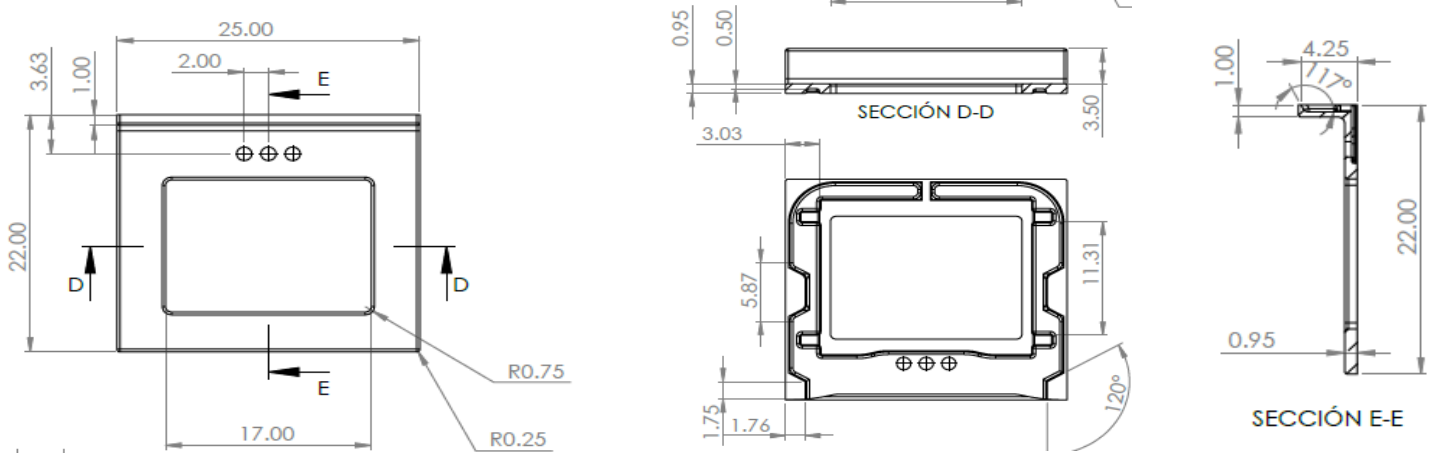

## Specifications

- Material Content:** CULTURED MARBLE
- Back splash:** Integrated
- Color:** FROST
- Faucet Holes:** 3 holes, 4" center mount
- Accessory:** Side Splash sold separately

## Dimensions

## Order Codes & Finishes/Colors

**View Box**  
22" x 25"      563528

<b>Type:</b>
<b>Job:</b>
<b>Order Code:</b>
<b>Approvals:</b>

Design House reserves the right to make changes in materials, specifications & models at any time. Design House also reserves the right to discontinue product without notice or obligation.