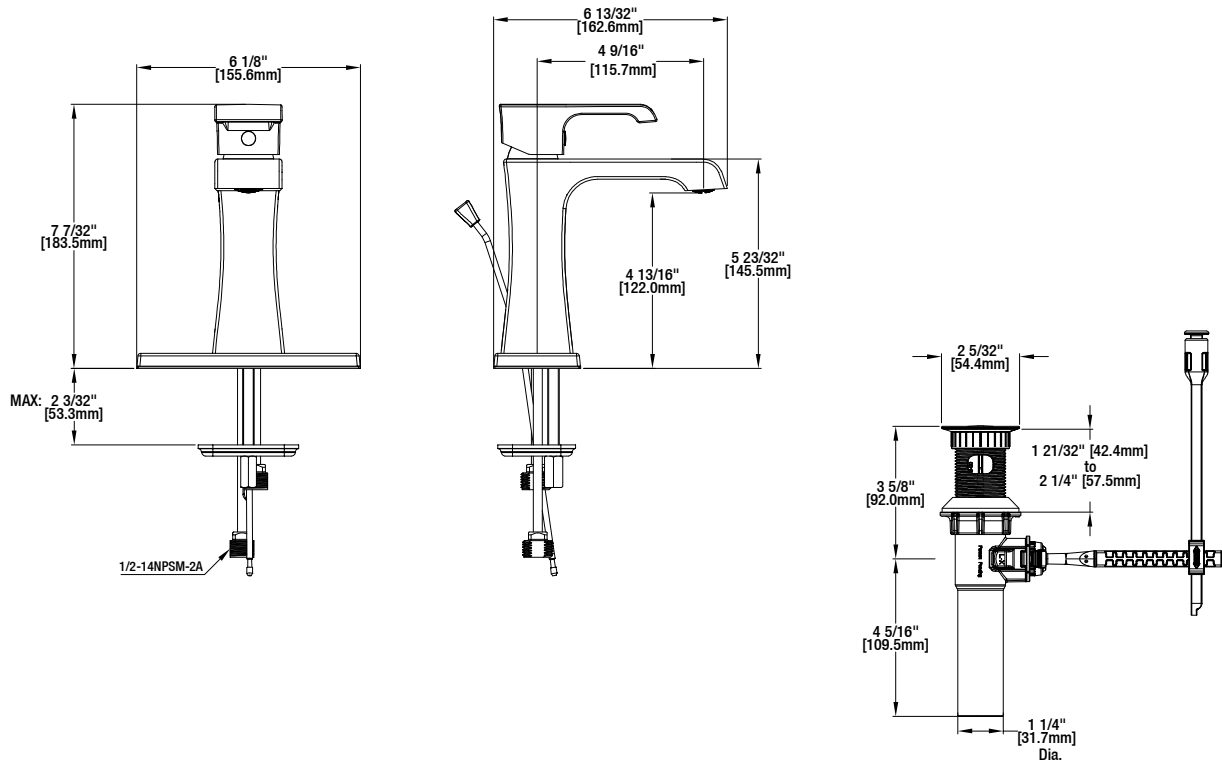

Adelyn 4 in. Centerset Single-Handle High Arc Bathroom Faucet

MODEL	SKU #	FINISH
HD67569W-6004	304367432	Brushed Nickel

FEATURES

- Requires 1-Hole Sink with 4" On-Center
- 1/2" IPS Connections
- Max Flow Rate: 1.2 gpm (4.5 L/min) at 60 psi
- Max Countertop Thickness: 2 3/32"
- Spout Reach: 4 9/16"
- Spout Height: 5 23/32"
- Ceramic Cartridge
- With ClickInstall™ Drain Assembly

WARRANTY

- Limited Lifetime Warranty

INSTALLATION DIMENSIONS

Glacier Bay reserves the right to make changes in specifications and materials and to change and discontinue models, both without notice or obligation. Dimensions are for reference only.