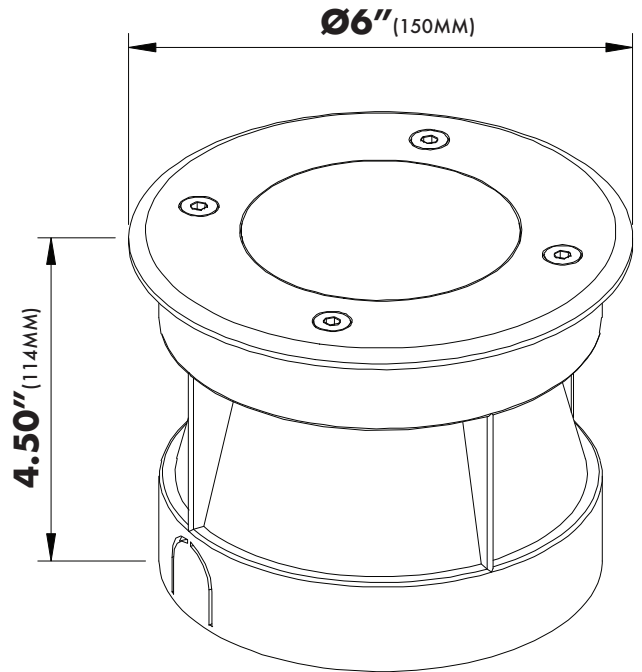

SPECIFICATIONS

• LUMENS	241
• WATTS	5W
• VOLTAGE	12V AC
• CRI	90
• CCT	3000K
• WET LISTED	IP67
• DIFFUSER	GLASS
• MATERIAL	STAINLESS STEEL COVER / ALUMINUM BODY WITH UV POWDER COATING
• FINISH	BLACK
• LIFETIME	50,000 HOURS
• TRANSFORMER REQUIRED (NOT INCLUDED)	
• ETL LISTED	
• WARRANTY	5-YEAR LIMITED

MODEL#VOI93364 DIMENSIONS

OVERALL: **Ø6" x 4.50"** (150MMx114MM)

THE MEASUREMENTS ARE ROUNDED TO THE NEAREST 1/4"

AVAILABLE FINISHES

SS