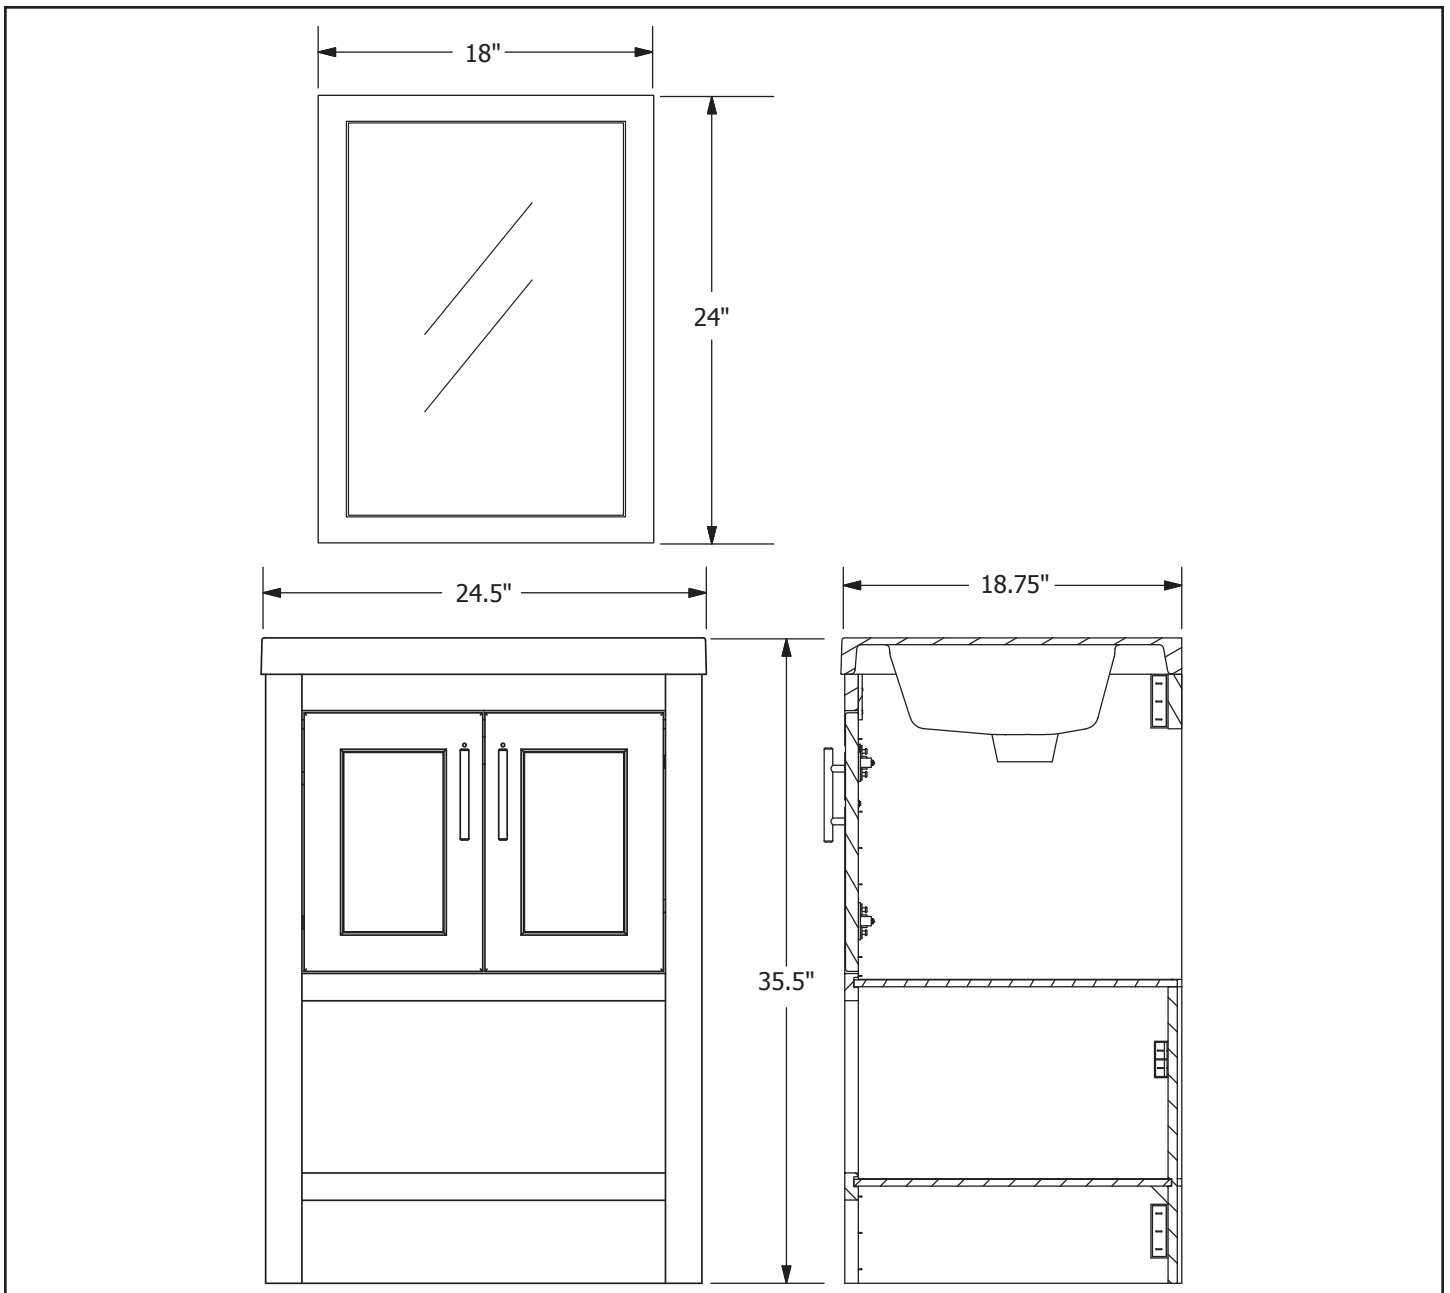

GLACIER BAY®

SPA SERIES - WHITE

24.5" Vanity Cabinet with Top and Mirror PPSPAWHT24M

The information contained in this drawing is the sole property of RSI Home Products.
Any reproduction in part or as a whole without the written permission of RSI Home Products is prohibited.