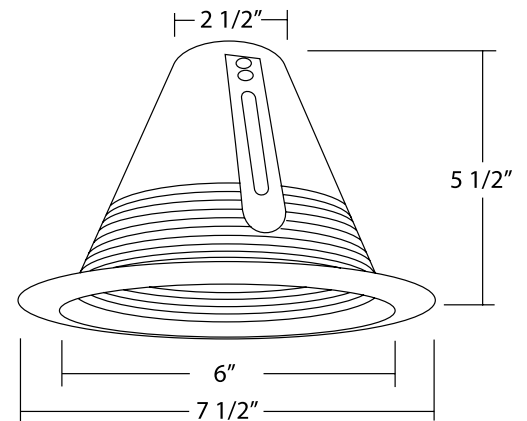

17550A

6" Cone Baffle Trim

Product Description

Maximum Lamp Rating
75W | BR30/PAR30

Dimensions

Trim width: 7.5in
Lamp opening: 6in
Height: 5.5in

Note: Single Piece

Ordering Information

Catalog Number	Trim Color
17550A	White
17550ABK	Black
17550ABZ	Bronze
17550ANK	Nickel
17550AOB	Oil-Rubbed Bronze
17550ACLP	White (Clip)
17550AWL	White (Wet Location)
17550ABKWL	Black (Wet Location)
17550ANKWL	Nickel (Wet Location)
17550AOBWL	Oil-Rubbed Bronze (Wet Location)

Project

Catalog

Type