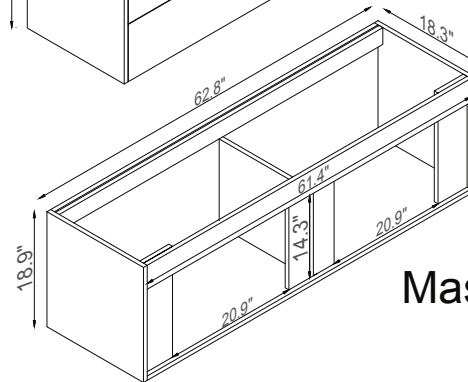

Streamline

Basin

Master Cabinet

K1500-098-63-51