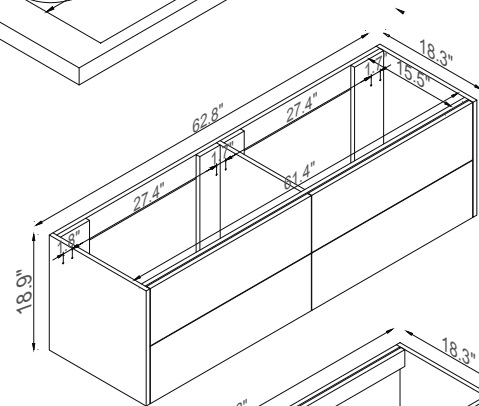

Streamline

Basin

Master Cabinet

K1500-098-63-51