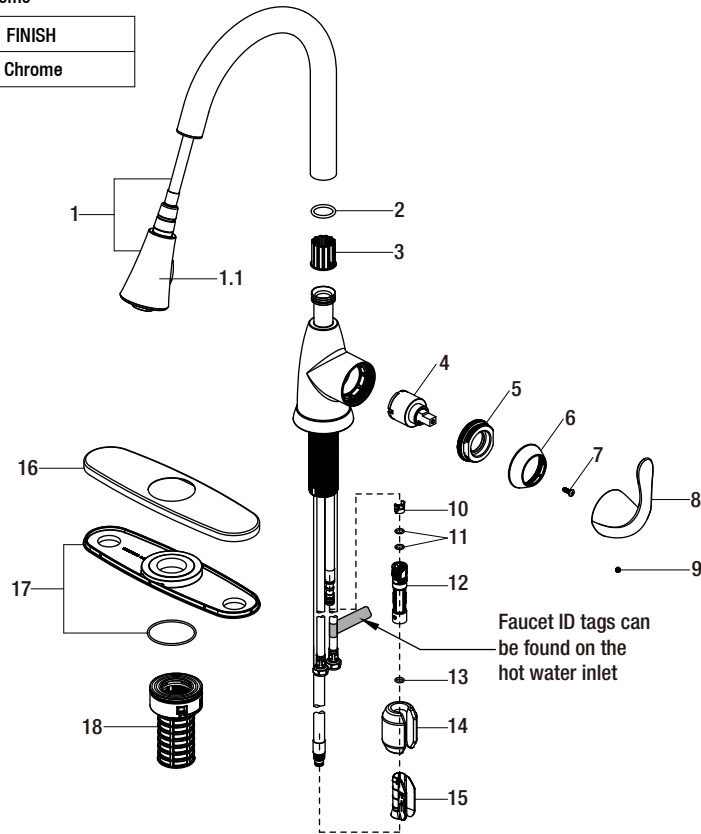

Replacement Parts List

Market Pull-Down Kitchen Faucet in Chrome

MODEL	SKU #	FINISH
HD67551-0301	1002237559	Chrome

Many replacement parts can be purchased online or at your local store. Please use the table below to identify the part SKU number needed, go to HOMEDEPOT.COM, and check for online and store availability. If you can't find the part you are looking for, please call 1-855-HD-GLACIER.

Part	Description	Part #	Internet SKU #	Store SKU #
1	Sprayhead and Hose	RP3833801		
1.1	Sprayhead		301158346	
2	O-ring	RP60006		
3	Wearable ring	RP64220		
4	Cartridge	RP20044	301158214	
5	Bonnet nut	RP70528		
6	Cap	RP8050301		
7	Screw	RP50015		
8	Handle	RP1343301		
9	Set screw	RP50002		

Part	Description	Part #	Internet SKU #	Store SKU #
10	Block	RP70421		
11	O-ring	RP60002	206116636	
12	Quick connect assembly	RP70429		
13	O-ring	RP60089		
14	Weight	RP70441	207093823	
15	Weight clip	RP64204		
16	Escutcheon	RP8054401		
17	Gasket	RP80545		
18	FastMount™	RP56096		