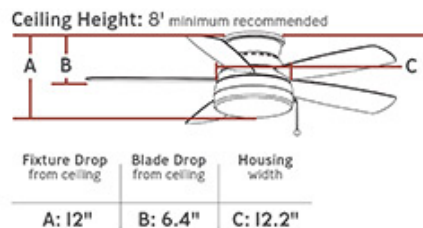

5TV52WHD: 52" Traverse Semi-Flush Fan - White

Specification Images:

Collection: Traverse

UPC #:026586978106

Finish: White (WH)

Blade Finish: White

Dimensions:

- Diameter:** 52"
- Weight:** 23.32 lbs.
- Reverse Switch:** Manual
- Rev. Switch Location:** Top of Housing
- Motor Size:** 153.0 X 18.0
- Diameter of Housing:** 12.2
- Capacitor Value:** 4+4+5/350V/85C
- Lead Wire Length:** 12 inches
- Light Kit Included:** Yes
- Remote Included:** None
- Remote Group(s):** CK250,ESSWC-2/-3

Instruction Sheets:

English (5TV52XXD-CUL-ENG)

Shade / Glass / Diffuser Details:

Part	Material	Finish	Quantity	Item Number	Length	Width	Height	Diameter	Fitter Diameter	Shade Top Length	Shade Top Width	Shade Top Diameter
Shade	Glass	Matte Opal	1			12 7/32		12 7/32				