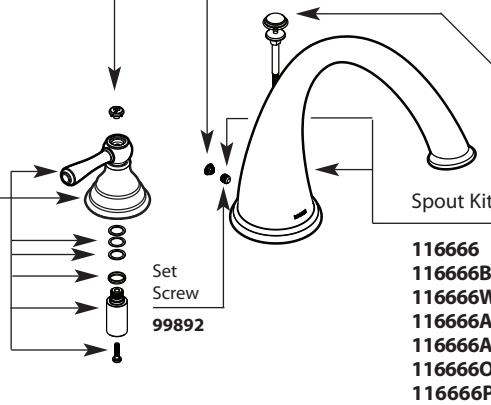

Buy it for looks. Buy it for life.®

Illustrated Parts

■ Order by Part Number

■ Trim can be used with either the 9992, 9993, 9997, or 9999 valve

KINGSLEY™		
Deck Mount Two-Handle Roman Tub Filler Trim with Diverter		
MODEL	TYPE	FINISH
T922	Lever	Chrome
T922BN	Lever	Brushed Nickel
T922WR	Lever	Wrought Iron
T922AN	Lever	Antique Nickel
T922AZ	Lever	Antique Bronze
T922ORB	Lever	Oil Rubbed Bronze
T922P	Lever	Polished Brass
Discontinued Skus		
T922CP	Lever	Chrome/Pol Br.

Handle Hub Kit

- 114337** Chrome
- 114337CP** Chrome/Pol. Brass
- 114337BN** Brushed Nickel
- 114337WR** Wrought Iron
- 114337AN** Antique Nickel
- 114337AZ** Antique Bronze
- 114337ORB** Oil Rubbed Bronze
- 114337P** Polished Brass

Plug Button

- 1512** Chrome
- 1512BN** Brushed Nickel
- 1512WR** Wrought Iron
- 1512AN** Antique Nickel
- 1512AZ** Antique Bronze
- 1512ORB** Oil Rubbed Bronze
- 1512P** Polished Brass

Diverter Rod Kit

- 116667** Chrome
- 116667BN** Brushed Nickel
- 116667WR** Wrought Iron
- 116667AN** Antique Nickel
- 116667AZ** Antique Bronze
- 116667ORB** Oil Rubbed Bronze
- 116667P** Polish Brass