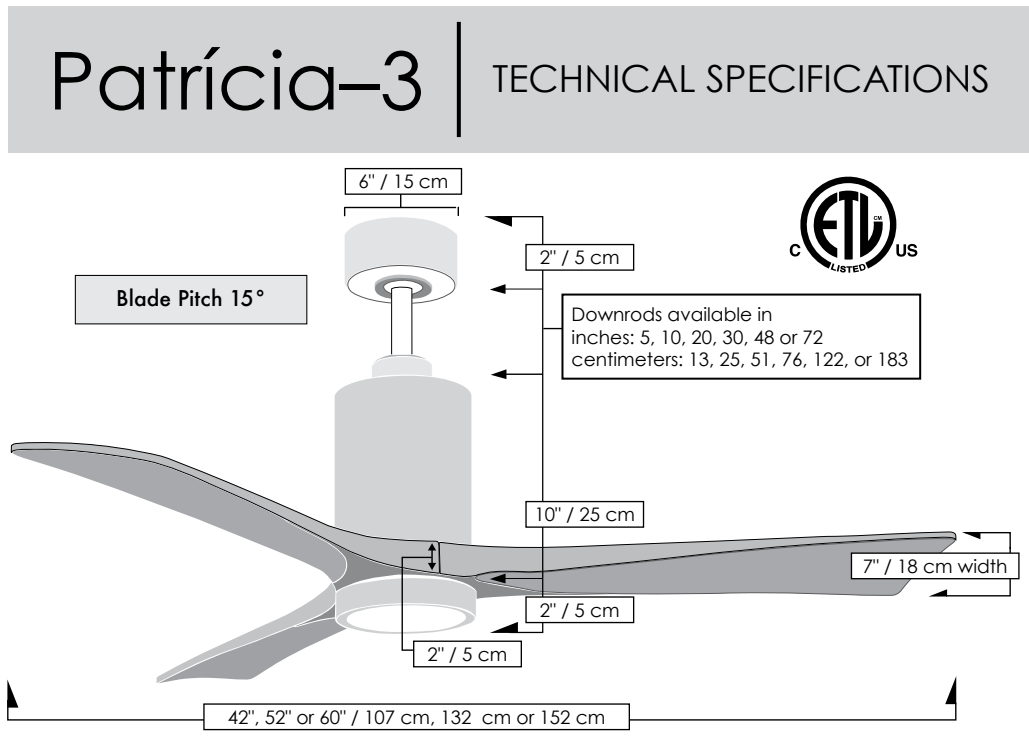

STANDARD EQUIPMENT	
One downrod of 10 inches / 13 cm	
Vaulted ceiling canopy for up to 30°	
Light cover	
6-speed RF remote control with reverse function in black	Wireless Decora-style, 6-speed, wall control in white
	

CEILING HEIGHT / DOWNROD TABLE	
Ceiling Height	Downrod Lengths <i>Field cuttable. Non-threaded</i>
10 ft or less	5 inches / 13 cm
10 -12 feet	10 inches / 25 cm
13 feet	20 inches / 51 cm
14 feet	30 inches / 76 cm
15 feet	48 inches / 122 cm
16 feet +	72 inches / 183 cm

FAN SPECIFICATIONS	
Fan Diameters	inches: 42, 52 or 60 centimeters: 107, 132 or 152
Overall Drop	14 inches / 36 cm + downrod length
Fan Weight	19 lbs
Downrods Lengths <i>Field cuttable. Non-threaded</i>	inches: 5, 10, 20, 30, 48, 72 centimeters: 13, 25, 51, 76, 122, 183
Downrod Diameter	1 inch
Voltage	110 (Please contact us for 220 conversion)
Motor Type	DC
Remote Control	Hand-held, wall-mountable, 6-speed with reverse
Wall Control	Decora-style wall control: DC-WC
Environment	Damp locations for all finishes Neither coastal, saltwater nor chlorine compatible
Ambience	Silent
Safety Certification	ETL / CETL
Warranty	Limited Lifetime

MOTOR EFFICIENCY DATA AT HIGH SPEEDS			
	42 inch / 107 cm	52 inch / 132 cm	60 inch / 152 cm
RPM	232	219	156
CFM	4285.66	6076.86	6832.64
Watts	16.60	32.03	31.72
CFM/Watt	258.17	189.72	214.4
Blade Pitch	15°	15°	15°