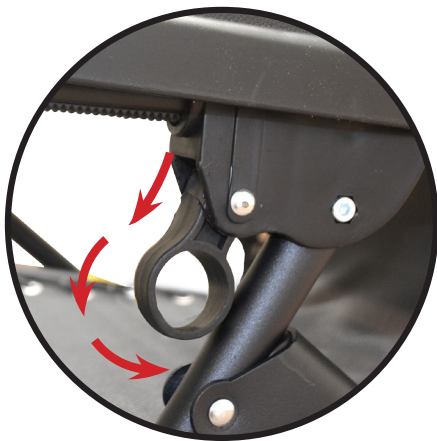

# How to Lock the **Zero Gravity Chair**

**1.** In sitting position, place feet on foot rest and recline to the desired position.

**2.** Once in desired recline position, place finger in the ring lock

**3.** To lock the Zero Gravity Chair, simply pull the finger lock down towards the ground

**4.** To unlock the Zero Gravity chair, simply pull the finger lock up towards the armrest.