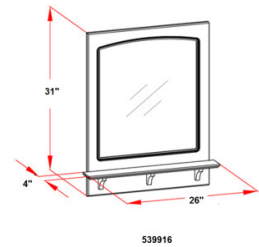

Concord Mirror with Shelf 24"
White

SPECIFICATIONS

MATERIAL CONSTRUCTION:	Wood	FACE FRAME MATERIAL:	MDF
ASSEMBLY REQUIRED:	No	SIDES MATERIAL:	N/A
TOOLS NEEDED FOR INSTALLATION:	Electric Drill, Screwdriver	BOTTOM MATERIAL:	N/A
ASSEMBLED DIMENSIONS:	31" H x 24" L x 4" D	BACK PANEL MATERIAL:	MDF
WEIGHT:	17.27 lbs.	BACK BRACE MATERIAL:	N/A
NUMBER OF DOORS:	N/A	GLASS STYLE:	Flat Panel
DOOR MATERIAL:	MDF	LIGHTED:	No
NUMBER OF SHELVES:	N/A	QTY OF LAMPS:	N/A
ADJUSTABLE SHELVES:	N/A	POWER SOURCE:	None
SHELF MAX WEIGHT CAPACITY:	N/A	MOUNTING HARDWARE INCLUDED:	No
SHELF WIDTH:	N/A	MOUNTING TYPE:	Surface
SHELF THICKNESS:	N/A		
SHELF MATERIAL:	N/A		