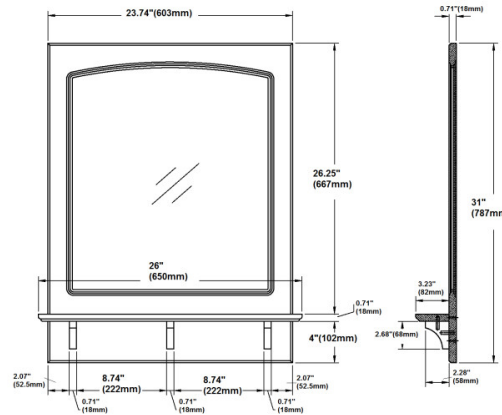

Concord Mirror with Shelf 24"
White

SPECIFICATIONS

MATERIAL CONSTRUCTION:	Wood	FACE FRAME MATERIAL:	MDF
ASSEMBLY REQUIRED:	No	SIDES MATERIAL:	N/A
TOOLS NEEDED FOR INSTALLATION:	Electric Drill, Screwdriver	BOTTOM MATERIAL:	N/A
ASSEMBLED DIMENSIONS:	31" H x 24" L x 4" D	BACK PANEL MATERIAL:	MDF
WEIGHT:	17.27 lbs.	BACK BRACE MATERIAL:	N/A
NUMBER OF DOORS:	N/A	GLASS STYLE:	Flat Panel
DOOR MATERIAL:	MDF	LIGHTED:	No
NUMBER OF SHELVES:	N/A	QTY OF LAMPS:	N/A
ADJUSTABLE SHELVES:	N/A	POWER SOURCE:	None
SHELF MAX WEIGHT CAPACITY:	N/A	MOUNTING HARDWARE INCLUDED:	No
SHELF WIDTH:	N/A	MOUNTING TYPE:	Surface
SHELF THICKNESS:	N/A		
SHELF MATERIAL:	N/A		