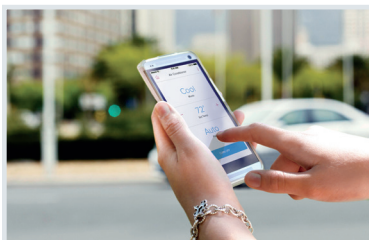

Home Comfort

FGRC0844S1

Cool Connect Room Air Conditioner

Signature Features

Cool Your Room Anywhere, Anytime

Control your AC from anywhere on your smart device. Turn the unit on or off, change temperature, control modes, and adapt fan speeds to best meet your comfort.