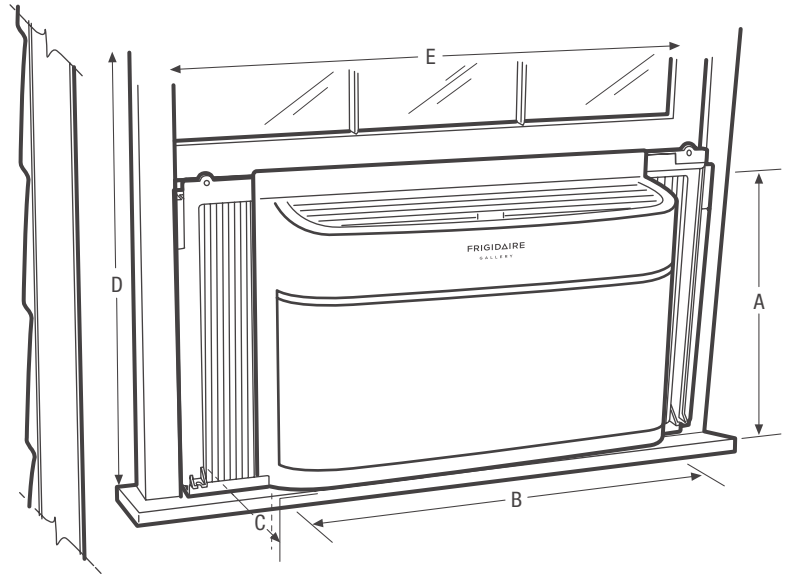

Performance	
BTU (Cool)	8,000
Dehumidification (Pints/Hour)	1.7
Cool Area (Up To Sq. Ft.)	350
Combined Energy Efficiency Ratio	12.0
Energy Efficiency Ratio	12.0
Electrical	
Volts	115
Amps (Cool)	5.9
Watts (Cool)	665
Length of Power Cord (Min./Max.)	6' / 6.5'
Plug Type (NEMA)	LCDI (5-15P)
Features	
Electronic Controls	Ready-Select® Controls
Fan Speeds (Cool/Fan)	3/3
Low Voltage Start-Up	Yes
Auto Cool Function	Yes
Energy Saver Mode	Yes
Sleep Mode	Yes
Filter Check	Yes
24-Hour On/Off Timer	
Clean Air Ionizer	Yes
Remote Control	Full-Function
Air CFM (High/Med/Low)	224 / 208 / 185
Air Direction Control	2-Way
Fresh Air/Exhaust Vent/Closed	No/No/No
Filter Type	Antibacterial Mesh
Filter Access	Tilt-Out
Slide-Out Chassis	
Window Mounting Kit (Included)	Pleated Quick Mount
Warranty¹	Yes
Certifications	
ENERGY STAR®	Yes
Performance	AHAM
Specifications	
Refrigerant	R410a
Shipping Weight (Approx.)	62 Lbs.

¹Warranty 5 year sealed system/1 year full parts and labor.

NOTE: For planning purposes only. Always consult local and national electric codes. Refer to Product Installation Guide for detailed installation instructions on the web at frigidaire.com.

Product Dimensions		Window Dimensions	
A - Height	13-7/16"	D - Height (Min.)	14"
B - Width	18-1/2"	E - Width (Min./Max.)	23" / 36"
C - Depth	19-3/4"		

Accessories information available on the web at frigidaire.com

FRIGIDAIRE

USA • 10200 David Taylor Drive • Charlotte, NC 28262 • 1-800-FRIGIDAIRE • frigidaire.com
CANADA • 5855 Terry Fox Way • Mississauga, ON L5V 3E4 • 1-800-265-8352 • frigidaire.ca

FGRC0844S1 02/16

© 2016 Electrolux Home Products, Inc.

Specifications subject to change.