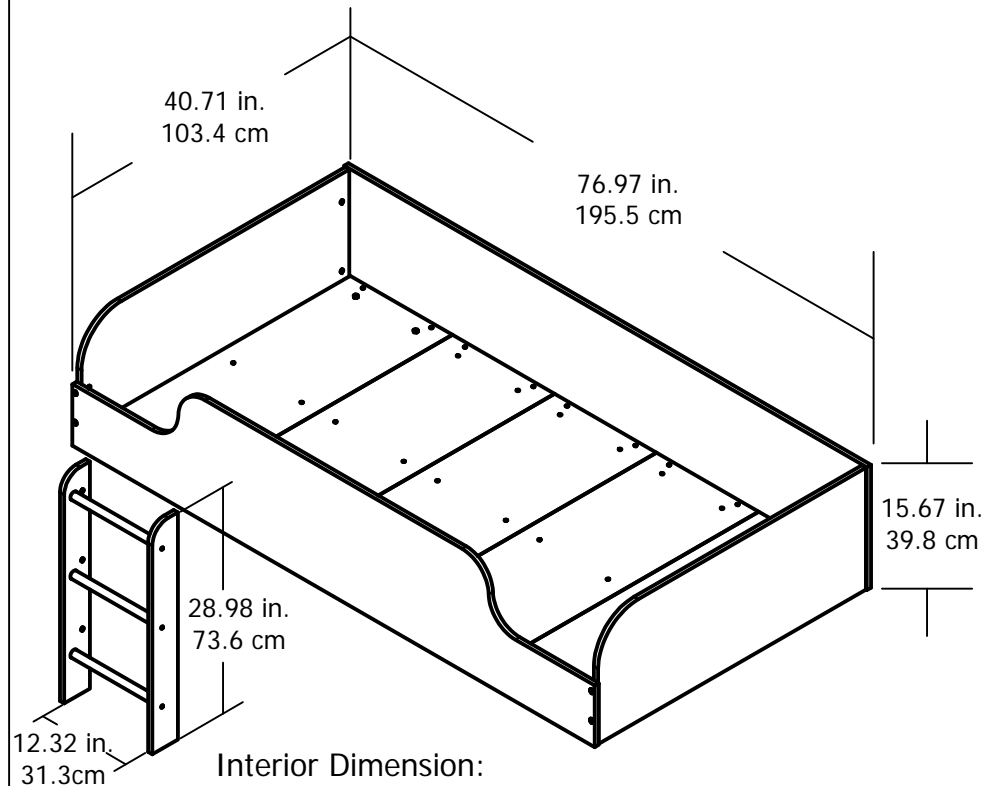

5847412COM

Loft Bed - Dove Gray (412)

Loft Bed Frame:

Sitting on 2 cabinets is 29.69" (75.4 cm) off the floor.

Interior Dimension:

75.47 in. (191.7 cm) long

39.45 in. (100.2 cm) wide

13.62 in. (34.6 cm) deep

Wood Breakdown:

PB 95%

Total storage: 23.46 cubic feet
(mattress area)

Overall Product Size:

29.69"W x 19.69"D x 74.29"H

75.4cm W x 50cm D x 188.7cm H

Maximum Weight Capacities
Unit Weight: 121 lbs. (54.9 kg)