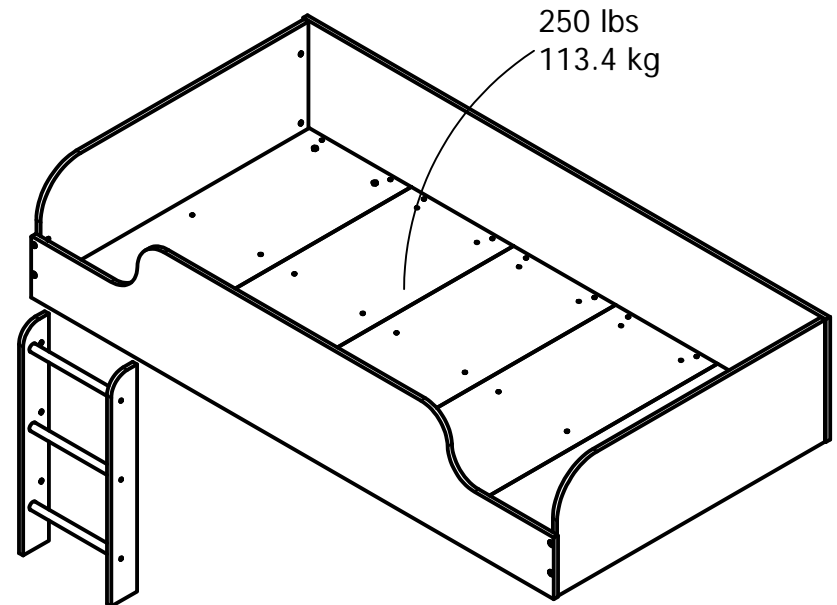

5847412COM

Loft Bed - Dove Gray (412)

Loft Bed Frame:

Sitting on 2 cabinets is 29.69" (75.4 cm) off the floor.

Interior Dimension:

75.47 in. (191.7 cm) long

39.45 in. (100.2 cm) wide

13.62 in. (34.6 cm) deep

Wood Breakdown:

PB 95%

Total storage: 23.46 cubic feet
(mattress area)

Overall Product Size:

29.69"W x 19.69"D x 74.29"H

75.4cm W x 50cm D x 188.7cm H

Maximum Weight Capacities
Unit Weight: 121 lbs. (54.9 kg)