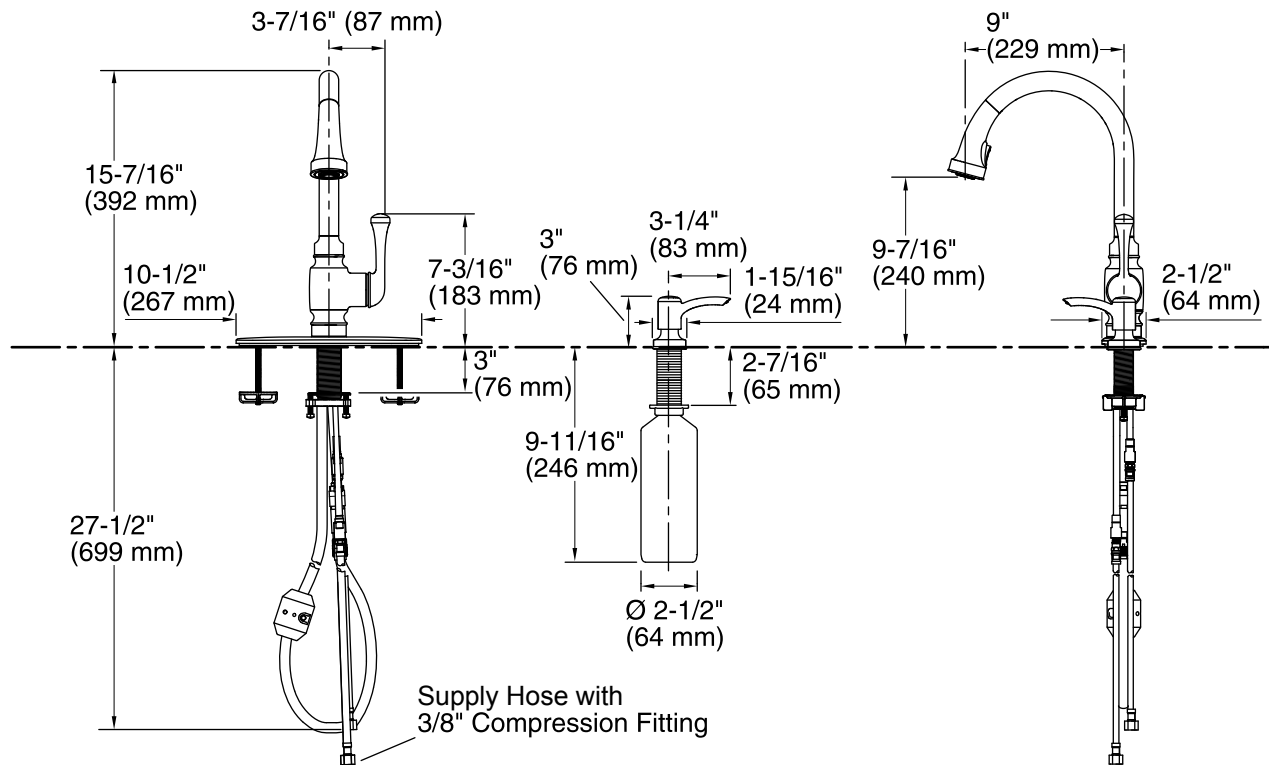

Color	Code	Description
	VS	Vibrant® Stainless
	2BZ	Oil-Rubbed Bronze

Technical Information

All product dimensions are nominal.

Faucet:

Flow rate: 1.8 gal/min (6.8 l/min)

Pressure: 60 psi (4.1 bar)

Notes

Install this product according to the installation guide.

Faucet contains all necessary parts for 1-, 2-, 3-, or 4-hole installations.

ADA, OBC, CSA B651 compliant when installed to the specific requirements of these regulations.