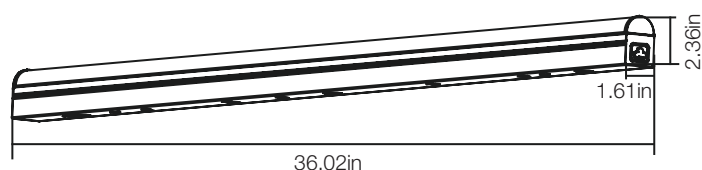

PRODUCT SPECIFICATIONS

3ft LED Linkable Strip Light (1 light equiv)

54262141
SKU# 1001390933

SPECIFICATIONS	
Model Number	54262141
SKU	1001390933
OSMID	206028923
Power	15 W
AC Voltage, Frequency	120V, 60 Hz
Color Temp (nom.)	4000K
Operation Temp	-4°F ~ 113°F
CRI	80
Lumen Output (min.)	1350 lm
Dimming	NO
Lifetime Rating	L70/50000Hrs
Efficacy	90.0 lm/watt

ADVANTAGES

- 50,000 Hours of Continuous Use
- The maximum wattage is 360W to connected 2ft, 3ft or 4ft lights together
- Power source can be either direct wire or plug in

PACKAGING	
Weight (±0.5 lb)	2.18 lbs
Size (L x W x H) (±0.1 in)	36.02in x 1.61in x 2.36in
Box Dimensions	36.73in x 2.76in x 1.97in
Gross Weight	2.75 lbs
UPC	849489002514

APPLICATIONS

Suitable for damp locations

SURFACE MOUNT

INCLUDED IN BOX

- Mounting Screw (0.6in) (2)
- Plastic Drywall Anchor (2)
- End to End Connector (1)
- Linking Cord (12in) (1)
- Plug-in Power Cord ON/OFF Switch (5ft) (1)