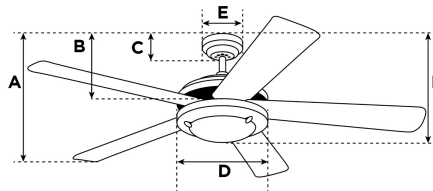

Item Number 7204300

Great Falls Ceiling Fan

52" Oil Rubbed Bronze Finish Dark Walnut ABS Blades
Includes Light Kit with Frosted Amber Glass

Specifications

Size	52"
Blades.....	ABS Blades (Dark Walnut)
Blade Pitch.....	12°
Approved Location	Indoor/Outdoor
Suggested Room Size.....	Large Room (up to 15x15)
Down Rod.....	3/4" x 4"
Installation.....	Combo
Max. Ceiling Angle.....	18°
Lead Wire	54"
Light Bulb Usage.....	Includes (1) Medium (E26) Base, 10 Watt Omni LED Lamp
Control.....	Remote Control Adaptable
Motor Finish.....	Oil Rubbed Bronze
Motor Material	Silicon Steel Motor 153mm x 15mm
Reverse Airflow.....	Yes
Capacitor	Triple
Switch Housing Cap.....	Not Included

A. Top of Canopy to Bottom of Blades	10.8"
B. Top of Canopy to Bottom of Switch House	12.8"
C. Top of Canopy to Bottom of Canopy	2.7"
D. Width of Motor Housing.....	7.9"
E. Width of Canopy.....	5.2"
F. Top of Canopy to Bottom of Glass	20.1"