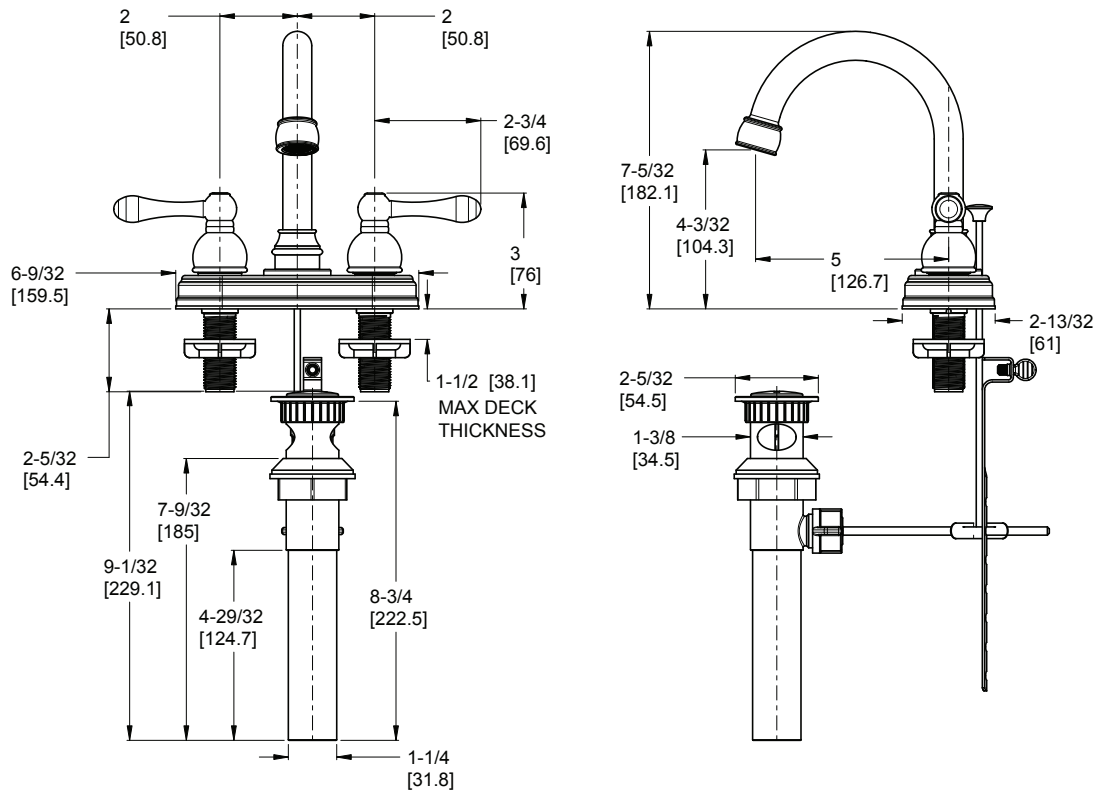

Wayland™ 4" Centerset Lavatory Faucet

- LF-048-LHCC Finish(CC)
- LF-048-LHKK Finish(KK)

Specifications

- 3-Hole Installation
- Pforever Seal
- Push & Seal™ Pop-Up

Features

- 1.2 GPM Flow Rate
- 3-Hole Installation
- All Metal Construction
- High Arc Spout
- Mounting Hardware Included
- Mounting Posts Included
- Pull Up Rod Included
- Pforever Seal Ceramic Disc Valves
- Pforever Warranty®

Code Compliance

Pfister products are designed and manufactured in compliance with the following standards and codes:

- IAPMO Certified
- CSA B125 Certified
- ASME A112.18.1
- NSF 61/9 Annex G (Low lead)
- Cal Green Compliant
- EPA WaterSense Certification 1.2 gpm, 4.5 L/Min
- ADA Compliant-ANSI A117.1 (Lever handles only)

Dimensions

Ø1 Min to Ø1-1/2 Max. Deck Hole Openings