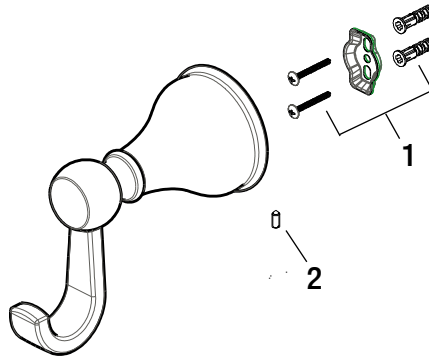

Glacier Bay Fairway Series Robe Hook

MODEL	Internet SKU #	FINISH
20113-0301	300161902	Chrome Polished
20113-0304	300162002	Brushed Nickel PVD
20113-0327D	300162008	Bronze

Many replacement parts can be purchased online or at your local store. Please use the table below to identify the part SKU number needed, go to HOMEDEPOT.COM, and check for online and store availability. If you can't find the part you are looking for, please call 1-855-HD-GLACIER.

Part	Description	Part #	Internet SKU #	Store SKU #
1	Plastic Anchor	RP80216	207107177	
	Mounting Bracket			
	Wood Screw			
2	Set Screw	RP50041		