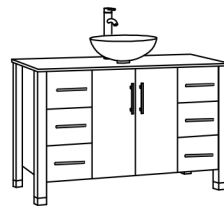

Bathroom Cabinet

Unit

inch

Model

Cuba-48

Cabinet: 48"x20.5"x35.8" inch
Handle: 6.9" inch

(PLAN)

(BACK)