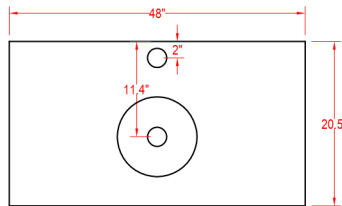

Bathroom Cabinet

Unit

inch

Model

Cuba-48

Cabinet: 48"x20.5"x35.8" inch
Handle: 6.9" inch

(PLAN)

(BACK)