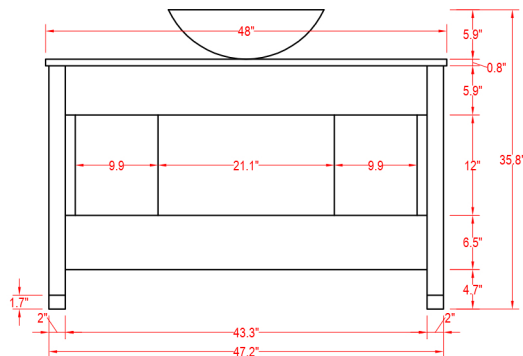

Bathroom Cabinet

Unit

inch

Model

Cuba-48

Cabinet: 48"x20.5"x35.8" inch
Handle: 6.9" inch

(PLAN)

(BACK)