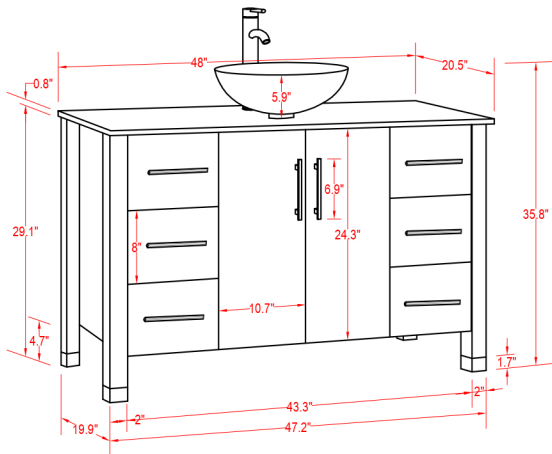

Bathroom Cabinet

Unit

inch

Model

Cuba-48

Cabinet: 48"x20.5"x35.8" inch
Handle: 6.9" inch

(PLAN)

(BACK)