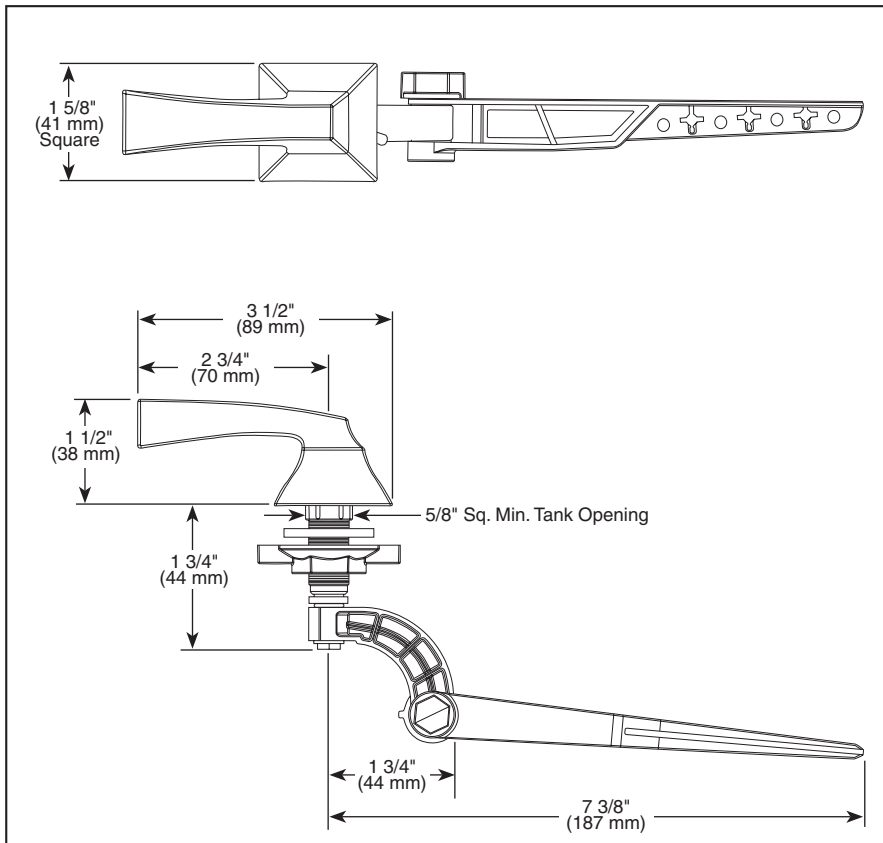

ACCESSORIES

- Dryden™ Bath Collection
- Universal Tank Lever

Submitted Model No.: _____

Specific Features: _____

▲ Designate proper finish suffix

STANDARD SPECIFICATIONS:

- Installation instructions included with product.
- Universal left front or left side mount tank lever.
- Can work in right side mount toilets.