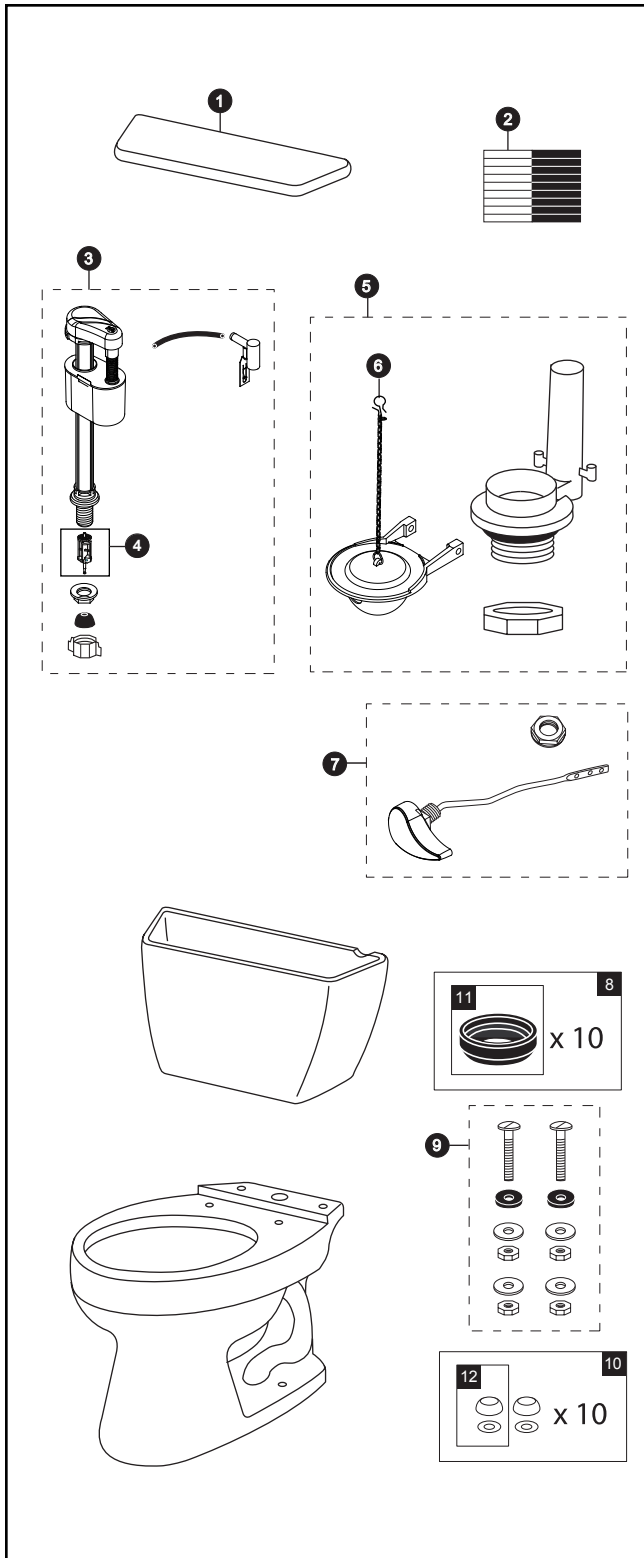

CST743S

CST743S
ST743S
C743S

Drake®
1.6 Gpf Toilet, Round,
G-Max®, 12" Rough-In

Actual product may differ slightly from illustration.

Item	Part	Description
1	TCU743CR#01	Tank Lid w/ Velcro Tape
	TCU743CR#03	Tank Lid w/ Velcro Tape
	TCU743CR#04	Tank Lid w/ Velcro Tape
	TCU743CR#11	Tank Lid w/ Velcro Tape
	TCU743CR#12	Tank Lid w/ Velcro Tape
	TCU743CR#51	Tank Lid w/ Velcro Tape
2	THU107	Velcro Tape
3	TSU24A	Fill Valve
4	THU229	Fill Valve Filter
5	THU129W-A	Flush Valve
6	THU331S	Flapper w/ Chain
7	THU068#01	Trip Lever
	THU068#03	Trip Lever
	THU068#04	Trip Lever
	THU068#11	Trip Lever
	THU068#12	Trip Lever
	THU068#51	Trip Lever
	THU068#BN	Trip Lever
	THU068#CP	Trip Lever
	THU068#PN	Trip Lever
8	THU131	Tank to Bowl Gaskets (for 10 toilets)
9	TSU01D	Tank Mounting Kit
10	THU098#01	Bolt Cap Sets (for 10 toilets) for #01 & #11
	THU098#03	Bolt Cap Sets (for 10 toilets) for #03 & #12
	THU098#04	Bolt Cap Sets (for 10 toilets)
	THU098#51	Bolt Cap Sets (for 10 toilets)
11	9BU024E	3" Tank to Bowl Gasket
12	THU044#01	Bolt Cap Sets (for 10 toilets) for #01 & #11
	THU044#03	Bolt Cap Sets (for 10 toilets) for #03 & #12
	THU044#04	Bolt Cap Sets (for 10 toilets)
	THU044#51	Bolt Cap Sets (for 10 toilets)

Product Number Explanations

Two-Piece Toilet
(CST) Gravity Type Toilet
(743) Model
(S) G-Max®

Tank
(ST) Tank
(743) Model
(S) G-Max®

Bowl
(C) Bowl
(743) Model
(S) G-Max®

Colors

(#01) Cotton
(#03) Bone
(#04) Gray
(#11) Colonial White
(#12) Sedona Beige
(#51) Ebony