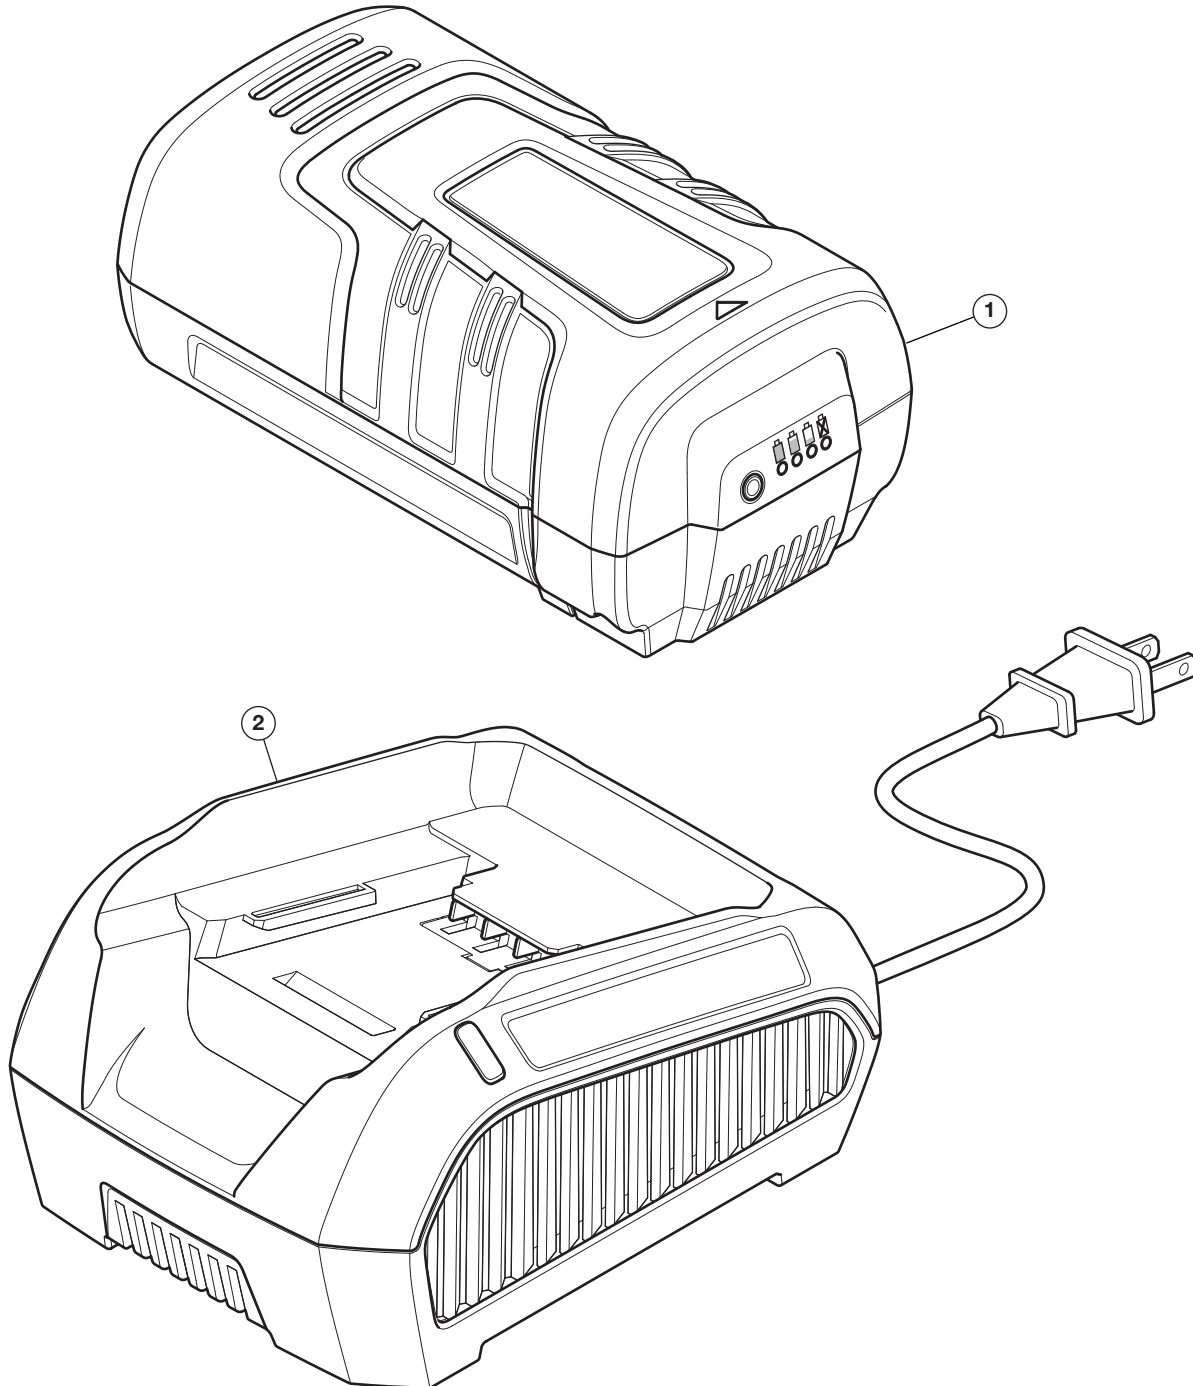

REPLACEMENT PARTS - MODEL RM4050 and RM4050B CORDLESS POLE SAW

PPN 41AL40VP983 and 41AL40BP983

Item	Part No.	Description	* Optional Items
1	49MA25AQ983	2.5 Ah Lithium-Ion Battery*	* 49MA40AQ983 4 Ah Lithium-Ion Battery
2	49MA40VQ983	Charger*	* 49MA50AQ983 5 Ah Lithium-Ion Battery

* Not included in the initial purchase of model RM4050B

REPLACEMENT PARTS - MODEL RM4050 and RM4050B CORDLESS POLE SAW

PPN 41AL40VP983 and 41AL40BP983

Item Part No.	Description	Item Part No.	Description
1 AO5Z6570001R	Oil Cap Assembly	5 J3660000017R	Drive Sprocket
2 MI500833-1041	Guide Bar	6 J0150000990R	Clip
3 CL15033XPB	Saw Chain	7 AO5Z1010001R	Chain Tension / Bar Cover Assembly
4 QO3YC950ZN7R	Scabbard		