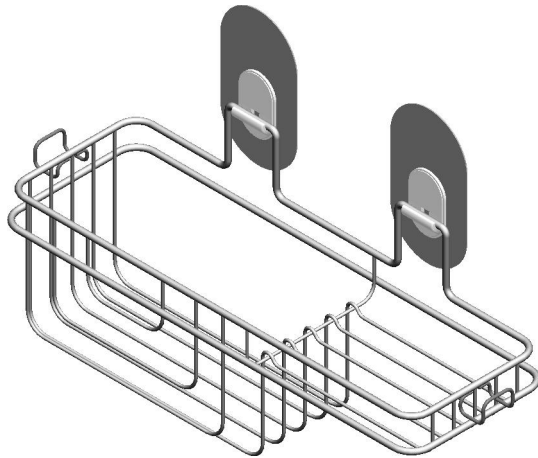

TECHNICAL DATA

Bath Storage - IncrediGrip™

2-TIER METAL SHELF

MATERIALS: Basket - CRS 1018
Tray Hook - Steel

INSTALLATION: Do not position the IncrediGrip™ pads across any tile grout lines or other surface feature that could interfere with application. Clean surface areas where IncrediGrip™ pads will be installed with the provided Isopropyl Rubbing Alcohol pad or Windex® Original Glass Cleaner and a clean, lint free cloth. Firmly press on IncrediGrip™ pads and smooth the air bubbles out. Work from center towards the outer edges of the pads.

SPECIFICATION: Surface mounted 2-Tier Metal Shelf shall be model _____
(fill in model number) by Liberty Hardware Manufacturing Corporation.

FranklinBrass
A Liberty Hardware Brand