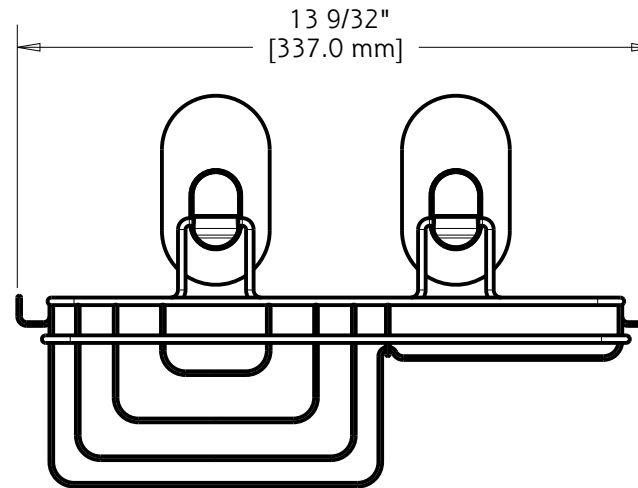

TECHNICAL DATA

Bath Storage - IncrediGrip™

2-TIER METAL SHELF

MATERIALS: Basket - CRS 1018
Tray Hook - Steel

INSTALLATION: Do not position the IncrediGrip™ pads across any tile grout lines or other surface feature that could interfere with application. Clean surface areas where IncrediGrip™ pads will be installed with the provided Isopropyl Rubbing Alcohol pad or Windex® Original Glass Cleaner and a clean, lint free cloth. Firmly press on IncrediGrip™ pads and smooth the air bubbles out. Work from center towards the outer edges of the pads.

SPECIFICATION: Surface mounted 2-Tier Metal Shelf shall be model _____
(fill in model number) by Liberty Hardware Manufacturing Corporation.

FranklinBrass
A Liberty Hardware Brand