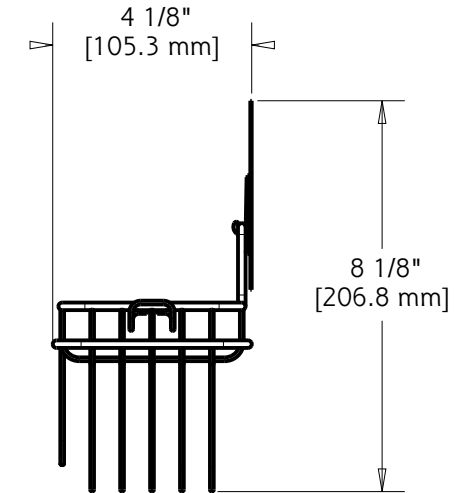

TECHNICAL DATA

Bath Storage - IncrediGrip™

2-TIER METAL SHELF

MATERIALS: Basket - CRS 1018
Tray Hook - Steel

INSTALLATION: Do not position the IncrediGrip™ pads across any tile grout lines or other surface feature that could interfere with application. Clean surface areas where IncrediGrip™ pads will be installed with the provided Isopropyl Rubbing Alcohol pad or Windex® Original Glass Cleaner and a clean, lint free cloth. Firmly press on IncrediGrip™ pads and smooth the air bubbles out. Work from center towards the outer edges of the pads.

SPECIFICATION: Surface mounted 2-Tier Metal Shelf shall be model _____
(fill in model number) by Liberty Hardware Manufacturing Corporation.

FranklinBrass
A Liberty Hardware Brand