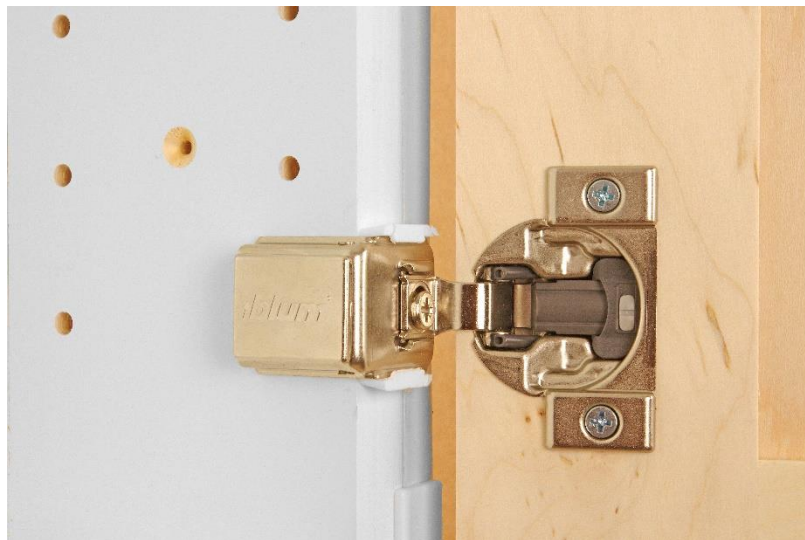

Features:

- ✓ Solid wood construction – screwed together to last a lifetime, especially in a humid bathroom environment!
- ✓ Handcrafted right here in the USA, in sunny Sarasota, Florida!
- ✓ Fully adjustable acrylic shelves
- ✓ Solid pine box is already finished with white enamel inside regardless of which door finish or model you choose
- ✓ Solid Maple mitered Double Villa Bead style panel door
- ✓ Blum concealed hinges with soft close feature built in
- ✓ Easy installation – simply screws to the studs on each side of the opening using included screws. Four mounting screws for super secure mounting
- ✓ Our unique, patented design of shelf supports keeps the shelf in place. Because the shelves slide in through the front, the shelves can't fall off and can't move, but you can still adjust them anytime you want.
- ✓ Various finish choices for the door – Unfinished stain grade, Primed and ready to paint, or may be finished for you in one of our colors!
- ✓ Door is reversible – we don't drill for the knob, so you could mount the door on either side as desired.
- ✓ Only requires two screws to mount the door!
- ✓ Door only projects about 1" from the wall when closed.
- ✓ Changeable / Upgradeable anytime with over 30 different door styles available.

SPECIFICATION SHEET

Lakewood® Series Frameless
Recessed in the wall Cabinet

Solid Maple Double
Villa Bead style door
can open either
direction

Cabinet box with adjustable acrylic shelves inside is already finished in white enamel regardless of model chosen – you only need to choose your door finish option!

Blum concealed hinges with soft close built-in

Acrylic shelves slide into our own design of shelf supports assuring the shelves won't fall off or rock.

SPECIFICATION SHEET

Lakewood® Series Frameless
Recessed in the wall Cabinet