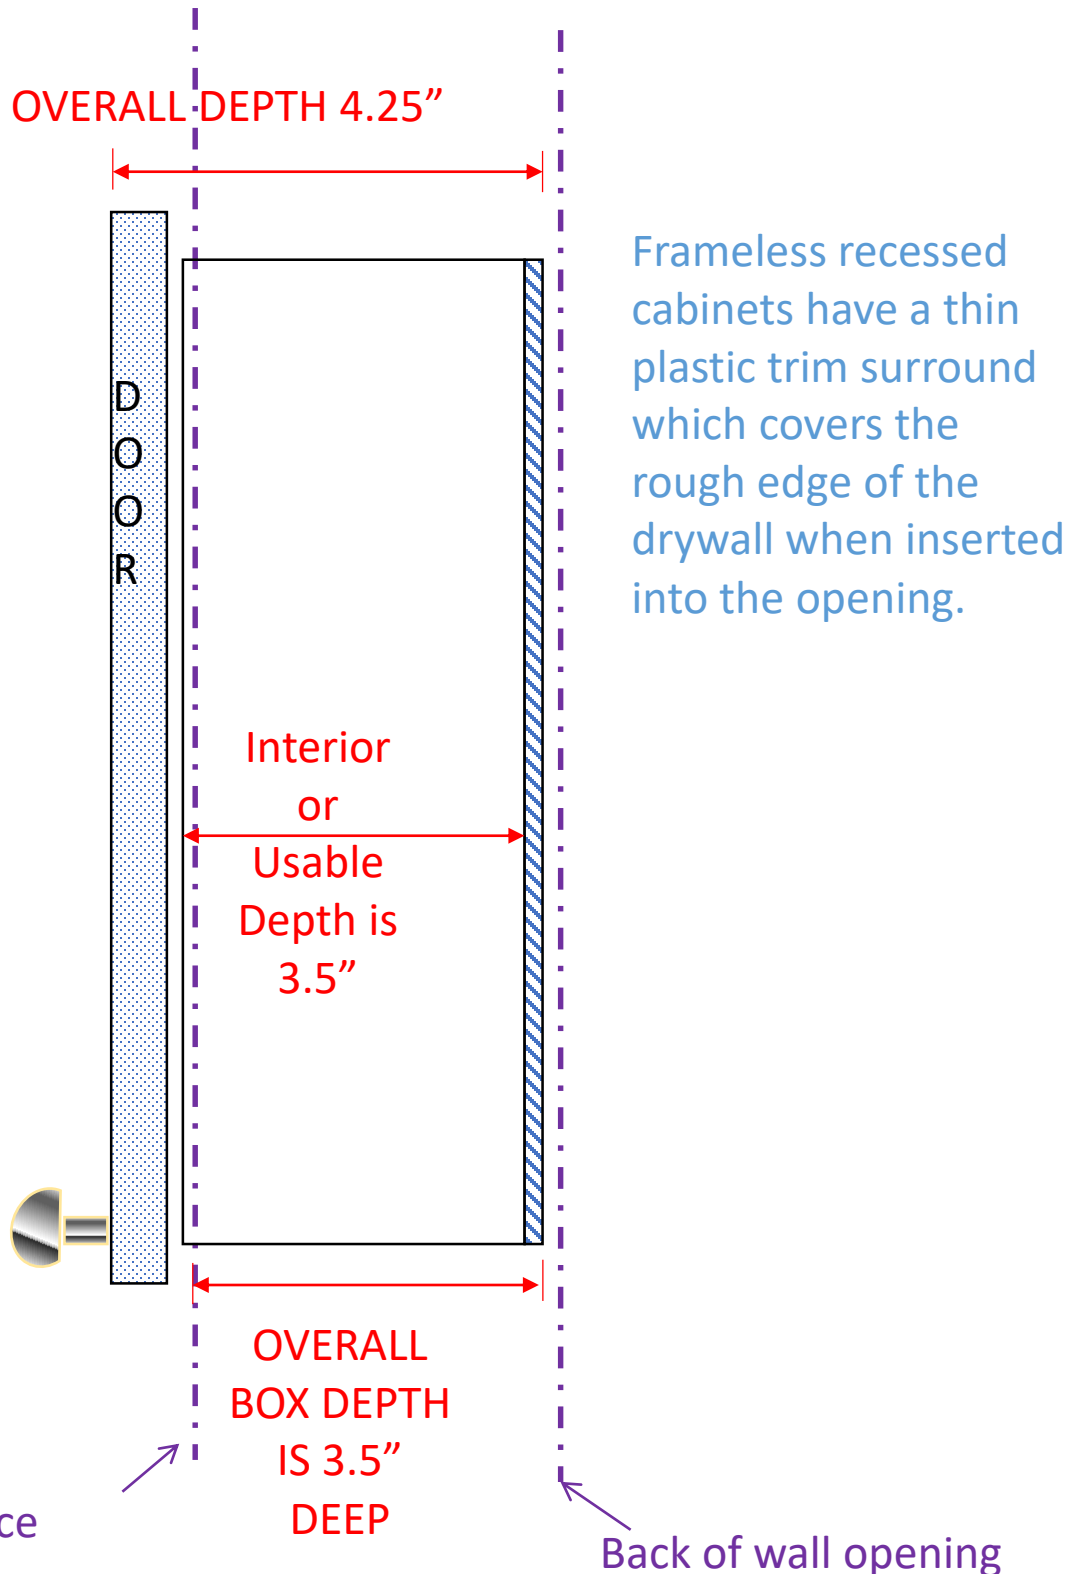

Thin plastic trim surround covers the edges of your rough opening once it's installed in the wall. (1/2" of coverage all the way around) The door covers the entire trim surround when closed.

Full 3.5" of depth inside the cabinet

SPECIFICATION SHEET

Lakewood® Series Frameless
Recessed in the wall Cabinet

Side View of Recessed Cabinet

3.5" deep Lakewood Series Frameless models (4.25" overall depth)

These models have a door which is $\frac{3}{4}$ " larger all the way around than the cabinet box itself so the entire cabinet box and trim surround is covered when the door is closed.

These models must be screwed to the studs on both sides of the wall opening.

Frameless recessed cabinets have a thin plastic trim surround which covers the rough edge of the drywall when inserted into the opening.

SPECIFICATION SHEET

Lakewood® Series Frameless
Recessed in the wall Cabinet

Model #	Door Height	Door Width	Box Insert Dimensions	Interior Dimensions	Rough Opening Needed in wall	Number of Shelves Included	Number of Doors Included
218	19.5	15.5	18h x 14w x 3.75d	16.5h x 12.5w x 3.5d	18.25h x 14.25w	3	1
222	23.5	15.5	22h x 14w x 3.75d	20.5h x 12.5w x 3.5d	22.25h x 14.25w	3	1
224	25.5	15.5	24h x 14w x 3.75d	22.5h x 12.5w x 3.5d	24.25h x 14.25w	3	1
228	29.5	15.5	28h x 14w x 3.75d	26.5h x 12.5w x 3.5d	28.25h x 14.25w	3	1
230	31.5	15.5	30h x 14w x 3.75d	28.5h x 12.5w x 3.5d	30.25h x 14.25w	4	1
234	35.5	15.5	34h x 14w x 3.75d	32.5h x 12.5w x 3.5d	34.25h x 14.25w	4	1
244	47	15.5	44h x 14w x 3.75d	42.5h x 12.5w x 3.5d	44.25h x 14.25w	5	2
250	53	15.5	50h x 14w x 3.75d	48.5h x 12.5w x 3.5d	50.25h x 14.25w	6	2
256	59	15.5	56h x 14w x 3.75d	54.5h x 12.5w x 3.5d	56.25h x 14.25w	6	2
262	65	15.5	62h x 14w x 3.75d	60.5h x 12.5w x 3.5d	62.25h x 14.25w	7	2
268	71	15.5	68h x 14w x 3.75d	66.5h x 12.5w x 3.5d	68.25h x 14.25w	7	2
278	80.5	15.5	78h x 14w x 3.75d	76.5h x 12.5w x 3.5d	78.25h x 14.25w	8	3
284	86.5	15.5	84h x 14w x 3.75d	82.5h x 12.5w x 3.5d	84.25h x 14.25w	9	3