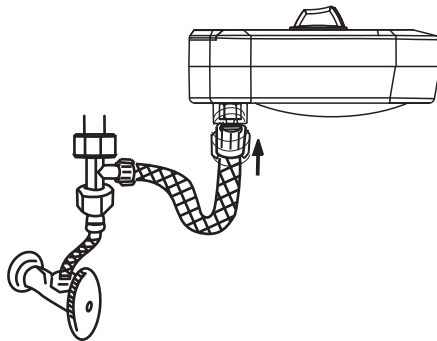

## Functions and Characteristics

- Ambient temperature bidet model
- Ingenious splash guard
- Continuous Controlled Water Stream
- No electricity or battery required
- Connects directly to fresh water line
- Built-in cold water by-pass
- Adjustable pressure Control
- Quality silver brass parts
- Brass T valve
- Retractable nozzle for better hygiene
- Splash Guarded Nozzle
- P.S.P.C (Positive Stepping Pressure Control)
- Double sided body panel

## Parts List

| Name               | Quantity |
|--------------------|----------|
| Bidet              | 1        |
| 7/8" T Adapter     | 1        |
| Braided Metal Hose | 1        |
| Protective O rings | 2        |
| Owner's Manual     | 1        |

# Configuration

Tighten connections while checking for leaks. Do not over tighten.