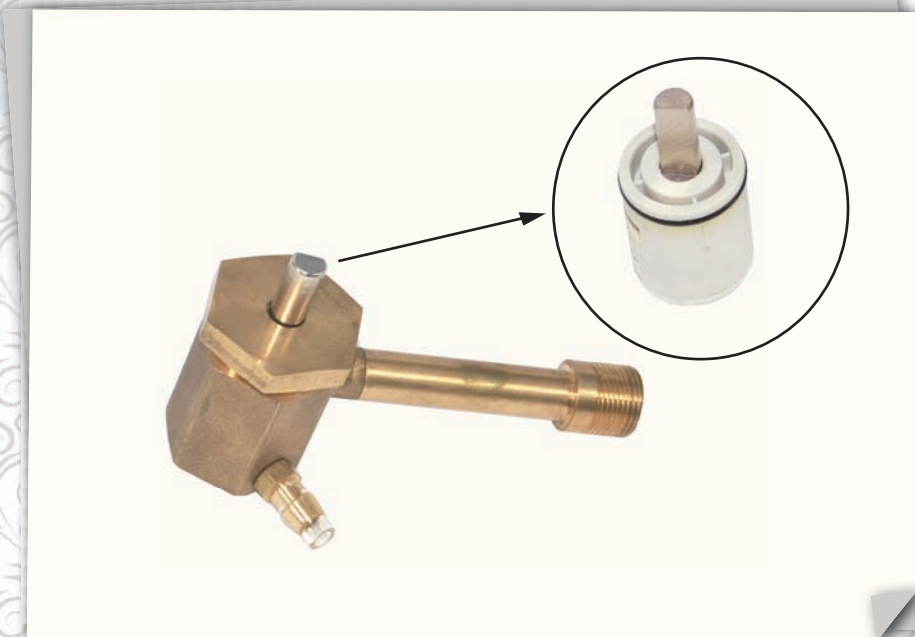

## Functions and Characteristics

- Ambient temperature bidet model
- Ingenious splash guard
- Continuous Controlled Water Stream
- No electricity or battery required
- Connects directly to fresh water line
- Built-in cold water by-pass
- Adjustable pressure Control
- Quality silver brass parts
- Brass T valve
- Retractable nozzle for better hygiene
- Splash Guarded Nozzle
- P.S.P.C (Positive Stepping Pressure Control)
- Double sided body panel

# Configuration

Tighten connections while checking for leaks. Do not over tighten.