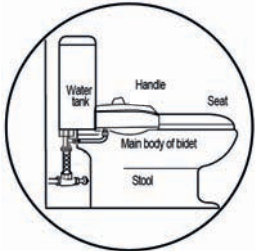

## 2. PROCEDURES OF ASSEMBLY

1

Shut water supply off by turning  
it to the right and disassemble the  
water hose.  
Flush toilet to drain water inside of  
toilet water tank before  
disassembling the water hose.

# BIO BIDET A3

2

Remove existing seat and lid.  
Release the bolts on both sides of  
the existing toilet seat.

3

Connect supplied universal 7/8" T  
valve to the fill valve underneath of  
toilet water tank and connect water  
supply hose between universal 7/8"  
and shut off valve

4

Mount bidet and toilet seat/lid over  
toilet mounting holes.  
Supplied rubber O-rings should be  
placed under the bidet mounting  
bracket to protect and secure the  
bidet on the toilet.

5

Connect water supply hose  
between bidet inlet and universal  
T valve

## Operation

Using BIO BIDET A3

To use the posterior wash begin turning the dial clockwise from the OFF position.

Pressure can be controlled by how far the dial is turned. To increase the water pressure continue to turn the dial further, in order to reduce water pressure turn the dial back towards the center. The visual markings around the dial will help depict the amount of pressure selected.