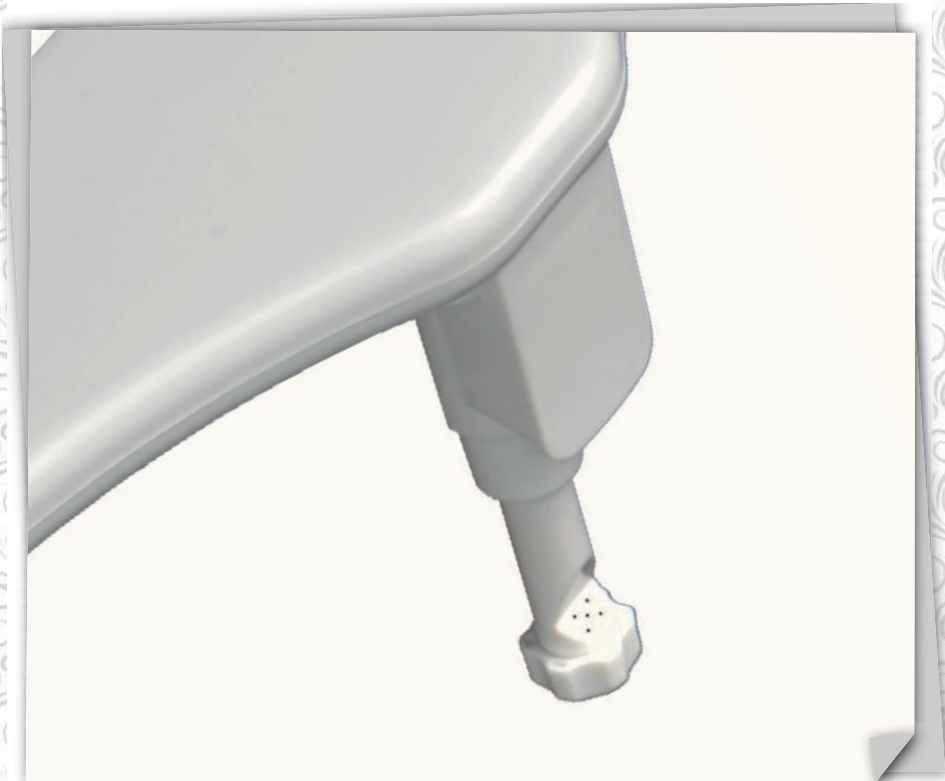

Maintenance

To clean the nozzle, gently pull down on the head of the nozzle and use a toothbrush or soft cloth and mild detergent to clean the nozzle.

Do not use any harsh, abrasive products to clean A3, which may damage the surface of the product.