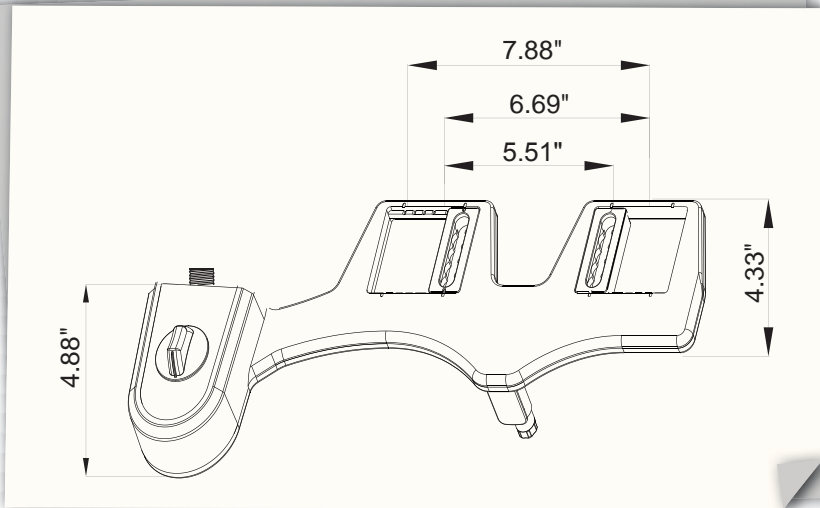

Configuration