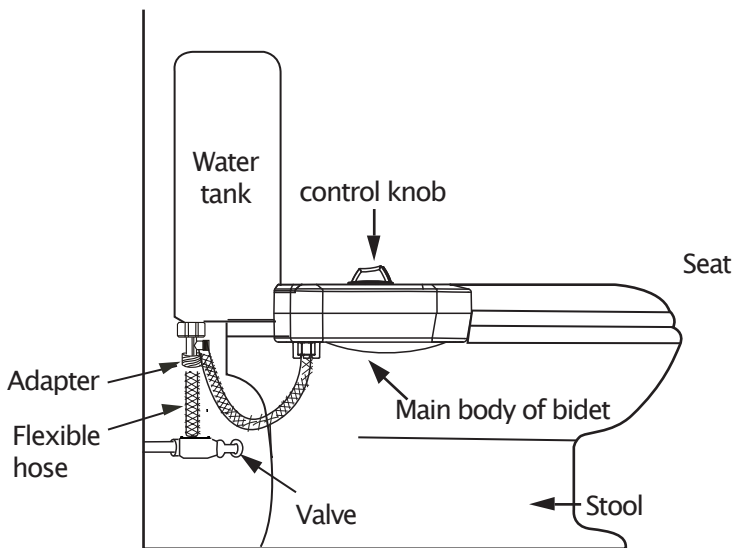

## Functions and Characteristics

- Ambient temperature bidet model
- Ingenious splash guard
- Continuous Controlled Water Stream
- No electricity or battery required
- Connects directly to fresh water line
- Built-in cold water by-pass
- Adjustable pressure Control
- Quality silver brass parts
- Brass T valve
- Retractable nozzle for better hygiene
- Splash Guarded Nozzle
- P.S.P.C (Positive Stepping Pressure Control)
- Double sided body panel

## Parts List

| Name               | Quantity |
|--------------------|----------|
| Bidet              | 1        |
| 7/8" T Adapter     | 1        |
| Braided Metal Hose | 1        |
| Protective O rings | 2        |
| Owner's Manual     | 1        |

# Configuration

Tighten connections while checking for leaks. Do not over tighten.