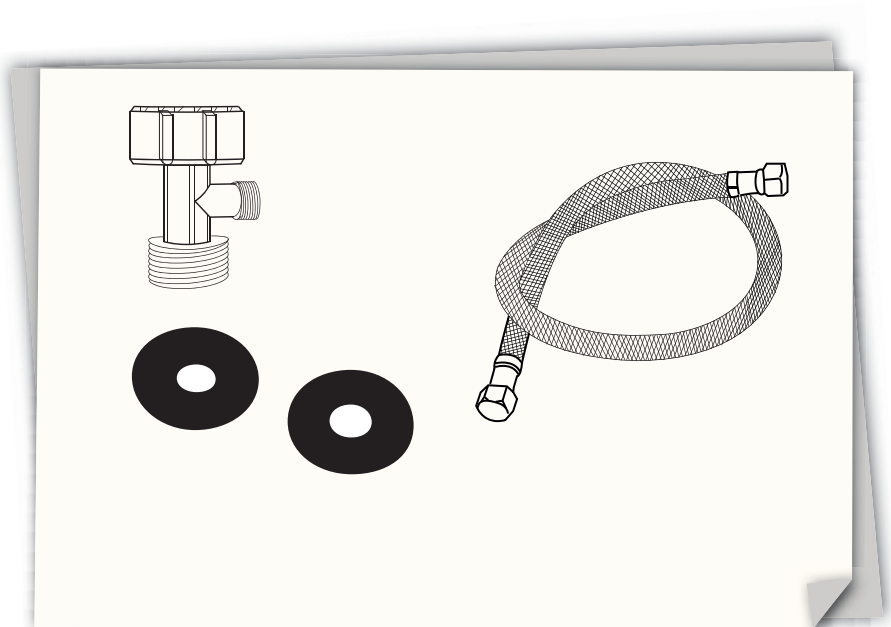

Parts List

Name	Quantity
Bidet	1
7/8" T Adapter	1
Braided Metal Hose	1
Protective O rings	2
Owner's Manual	1