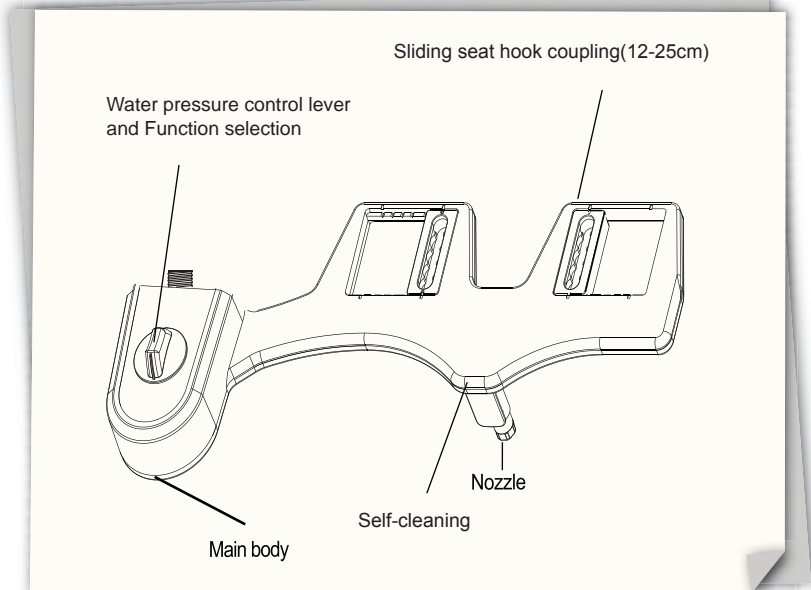

Installation  
Manual &  
Operating  
Instructions

WARNING

Do Not over-tighten plumbing connections.

Over-tightening plumbing connections can damage parts and cause leaks.

## Functions and Characteristics

- Ambient temperature bidet model
- Ingenious splash guard
- Continuous Controlled Water Stream
- No electricity or battery required
- Connects directly to fresh water line
- Built-in cold water by-pass
- Adjustable pressure Control
- Quality silver brass parts
- Brass T valve
- Retractable nozzle for better hygiene
- Splash Guarded Nozzle
- P.S.P.C (Positive Stepping Pressure Control)
- Double sided body panel

4

Mount bidet and toilet seat/lid over  
toilet mounting holes.  
Supplied rubber O-rings should be  
placed under the bidet mounting  
bracket to protect and secure the  
bidet on the toilet.

5

Connect water supply hose  
between bidet inlet and universal  
T valve

It is recommended that women lean forward slightly for the spray to reach all areas during the feminine wash cycle.

Self-Cleaning

The self cleaning operation is accessed by turning the dial in the counterclockwise direction. This will flush out and allow water to flow over the nozzle.