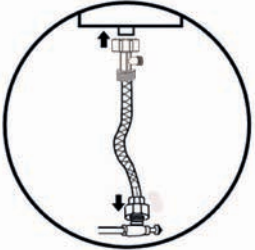

## 1. CAUTION

Do Not over tighten any connections.  
Over tightening connections and adaptor can  
cause damage to the parts.

## 2. PROCEDURES OF ASSEMBLY

1

Shut water supply off by turning  
it to the right and disassemble the  
water hose.  
Flush toilet to drain water inside of  
toilet water tank before  
disassembling the water hose.

# BIO BIDET A3

2

Remove existing seat and lid.  
Release the bolts on both sides of  
the existing toilet seat.

3

Connect supplied universal 7/8" T  
valve to the fill valve underneath of  
toilet water tank and connect water  
supply hose between universal 7/8"  
and shut off valve

4

Mount bidet and toilet seat/lid over  
toilet mounting holes.  
Supplied rubber O-rings should be  
placed under the bidet mounting  
bracket to protect and secure the  
bidet on the toilet.

5

Connect water supply hose  
between bidet inlet and universal  
T valve