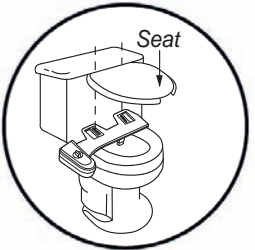

## 2. PROCEDURES OF ASSEMBLY

1

Shut water supply off by turning  
it to the right and disassemble the  
water hose.  
Flush toilet to drain water inside of  
toilet water tank before  
disassembling the water hose.

# BIO BIDET A3

2

Remove existing seat and lid.  
Release the bolts on both sides of  
the existing toilet seat.

3

Connect supplied universal 7/8" T  
valve to the fill valve underneath of  
toilet water tank and connect water  
supply hose between universal 7/8"  
and shut off valve

4

Mount bidet and toilet seat/lid over  
toilet mounting holes.  
Supplied rubber O-rings should be  
placed under the bidet mounting  
bracket to protect and secure the  
bidet on the toilet.

5

Connect water supply hose  
between bidet inlet and universal  
T valve

## Operation

Using BIO BIDET A3

To use the posterior wash begin turning the dial clockwise from the OFF position.

Pressure can be controlled by how far the dial is turned. To increase the water pressure continue to turn the dial further, in order to reduce water pressure turn the dial back towards the center. The visual markings around the dial will help depict the amount of pressure selected.