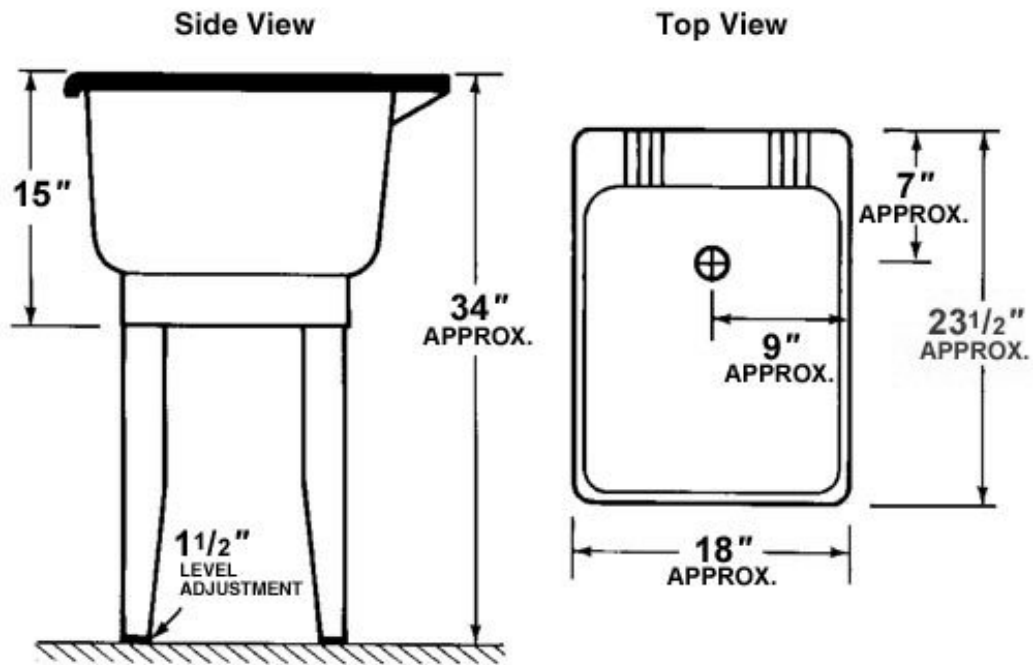

12C UTILATUB® COMBO Laundry/Utility Tub

Includes Faucet, P-Trap, & Supply Lines

12C UTILATUB® COMBO Laundry/Utility tubs

UTILATUB® Combo Includes 4 quality products (tub, faucet, supply lines, P-trap) to make a complete laundry tub installation in one easy to handle carton.(see below)

- Sturdy, 1-Piece, Extra Deep Molded Tub
- 15 Gallon Capacity, 13" Deep
- Extra Narrow — only 18" wide, fits where others can't
- Leakproof, Integrally Molded-in Drain with Stopper
- Floor Mount with Leg Levers
- Smooth Surface, Rust Resistant
- Easy to Assemble and Install
- Preferred by the "Pros"

UTILATUB® COMBO Includes the following:

Faucet - chrome plated
6" swing spout / aerator.

Supply Lines - two 20"
braided stainless steel
with Teflon™ tape (not
shown).

P-trap - standard 1 1/2",
PVC with 12" tailpiece.

SPECIFICATIONS

Model No.	UPC	List Price
12C	6 71031 00007 1	

General: Furnish and install as shown on plans, UTILATUB® Laundry/Utility Tub model 12C, as manufactured by E.L. Mustee & Sons, Inc. Tub shall be one-piece molded Co-polyPure™ Tub complete with drain assembly, floor mounting hardware, faucet, supply lines, and P-Trap. White color, 15 lbs.