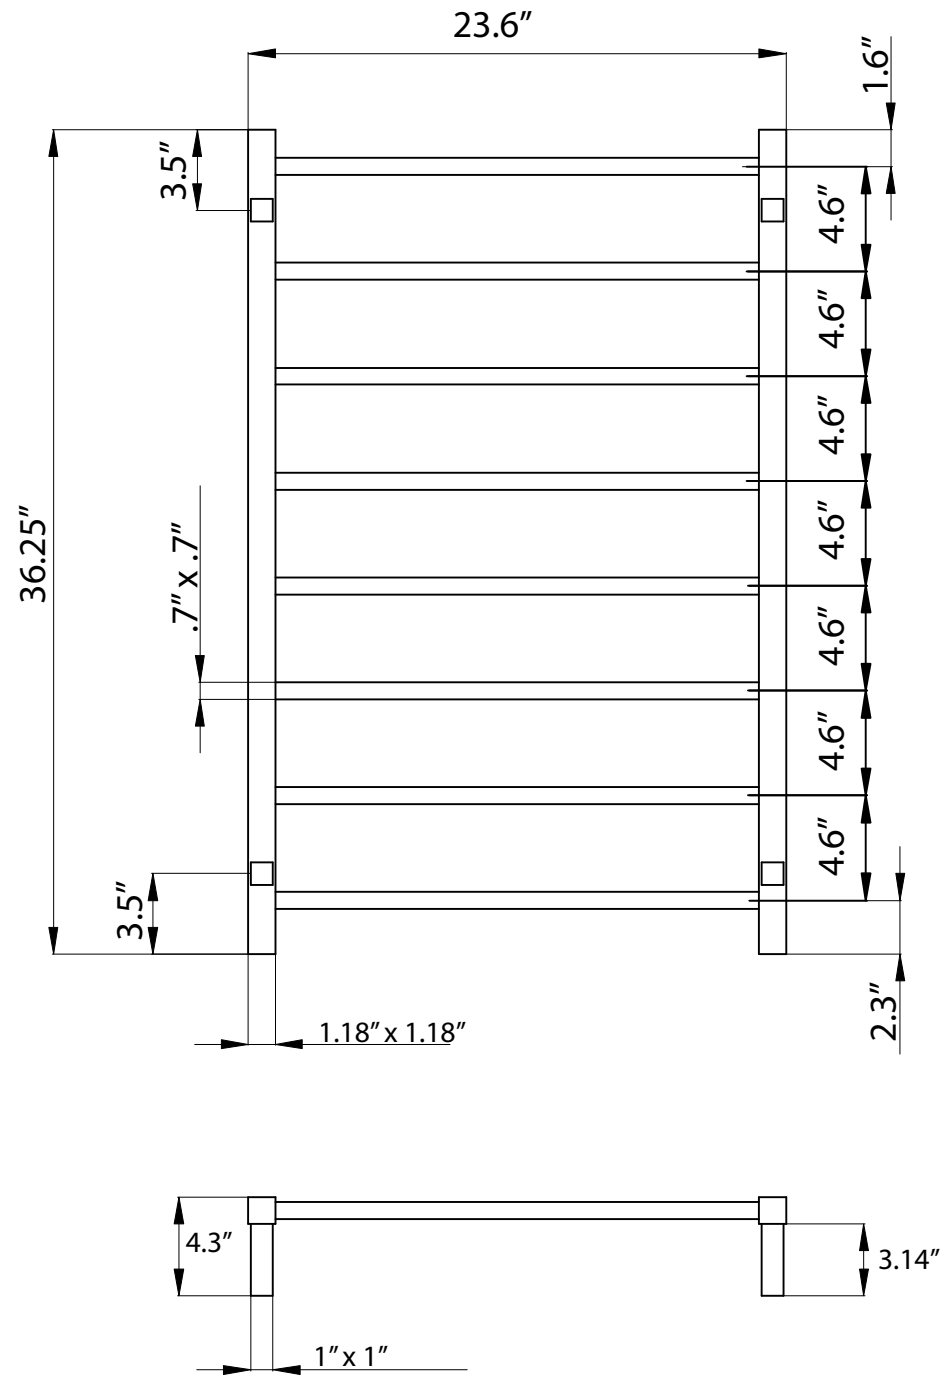

ANZZI™

TW-AZ026

Wall Mounted
Towel Warmer

Wall Plug-In, 72" cord

8 Bars

www.ANZZI.com
1-844-44-ANZZI

Perfection is our Tradition™