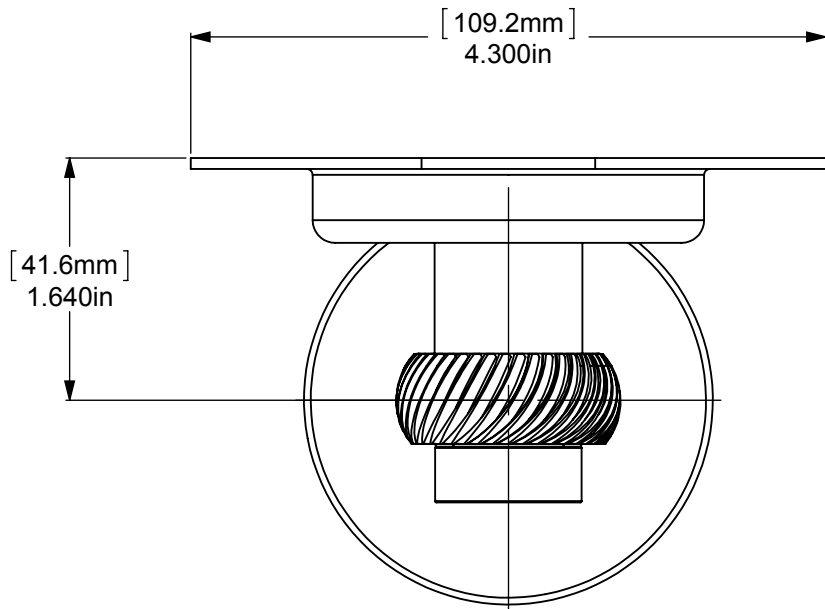

ITEM NO.	PART NUMBER	DESCRIPTION	QTY.
1	RGTWT	CONNECTOR	1
2	Card-1	END LOCK	1
3	TU1-1	TUBE - 1"	1
4	CRRD-1	RING	2
5	TU1-.75	TUBE - .75"	1
6	HROVT	PLATE	1
7	BPRD	BACKPLATE	1

UNLESS OTHERWISE STATED

.X	±.3mm
.XX	±.15mm
.XXX	±.008mm

COPYRIGHT © Allied Brass 2017

DRAWN	6/25/2017	I.M
CHECKED	6/25/2017	P.D
APPROVED	6/25/2017	R.A

MATERIAL:	BRASS	
DESCRIPTION:	Continental Collection Tumbler and Toothbrush Holder	

FINISH	TBD
QUANTITY	TBD
DRAWING No.	REV
2026T	0
SCALE	1:1.3 SHEET: 01 A4