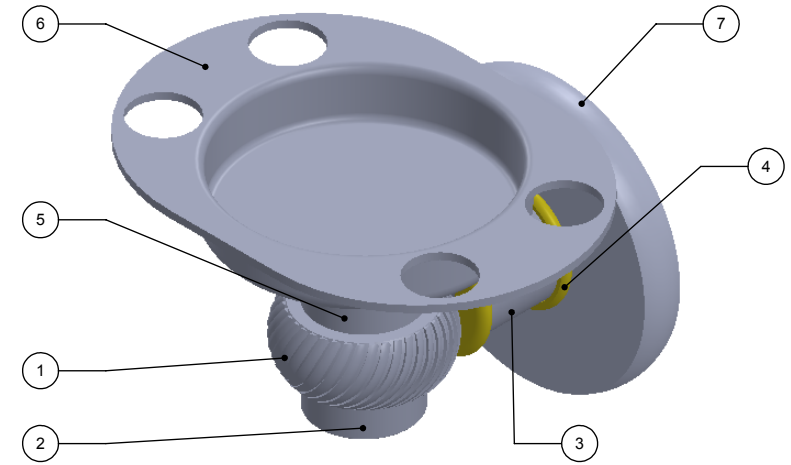

ITEM NO.	PART NUMBER	DESCRIPTION	QTY.
1	RGTWT	CONNECTOR	1
2	Card-1	END LOCK	1
3	TU1-1	TUBE - 1"	1
4	CRRD-1	RING	2
5	TU1-.75	TUBE - .75"	1
6	HROVT	PLATE	1
7	BPRD	BACKPLATE	1

UNLESS OTHERWISE STATED

.X	±.3mm
.XX	±.15mm
.XXX	±.008mm

COPYRIGHT © Allied Brass 2017

DRAWN	6/25/2017	I.M
CHECKED	6/25/2017	P.D
APPROVED	6/25/2017	R.A

MATERIAL:	BRASS	
DESCRIPTION:	Continental Collection Tumbler and Toothbrush Holder	

FINISH	TBD
QUANTITY	TBD
DRAWING No.	REV
2026T	0
SCALE	1:1.3 SHEET: 01 A4