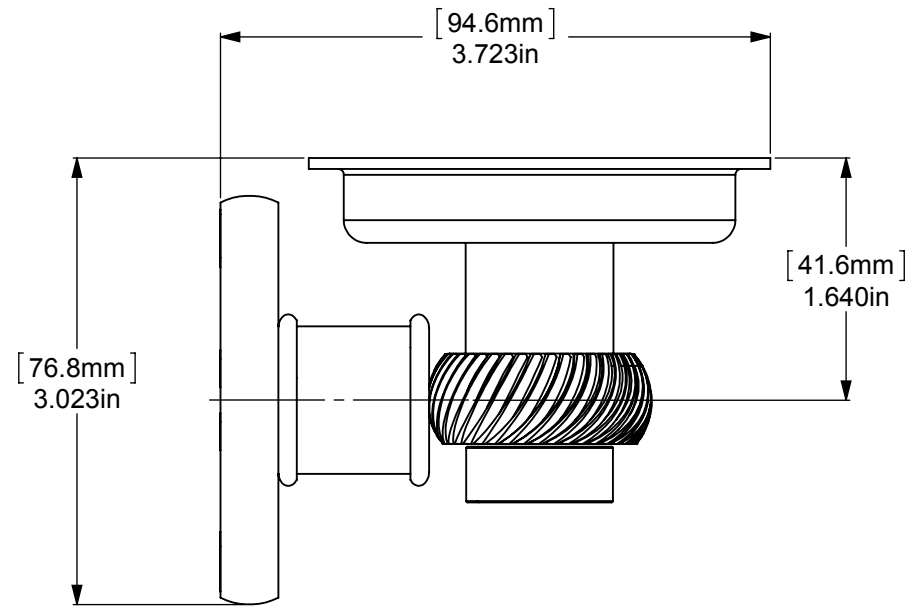

ITEM NO.	PART NUMBER	DESCRIPTION	QTY.
1	RGTWT	CONNECTOR	1
2	Card-1	END LOCK	1
3	TU1-1	TUBE - 1"	1
4	CRRD-1	RING	2
5	TU1-.75	TUBE - .75"	1
6	HROVT	PLATE	1
7	BPRD	BACKPLATE	1

UNLESS OTHERWISE STATED

.X	±.3mm
.XX	±.15mm
.XXX	±.008mm

COPYRIGHT © Allied Brass 2017

DRAWN	6/25/2017	I.M
CHECKED	6/25/2017	P.D
APPROVED	6/25/2017	R.A

MATERIAL:	BRASS	
DESCRIPTION:	Continental Collection Tumbler and Toothbrush Holder	

FINISH	TBD
QUANTITY	TBD
DRAWING No.	REV
2026T	0
SCALE	1:1.3 SHEET: 01 A4