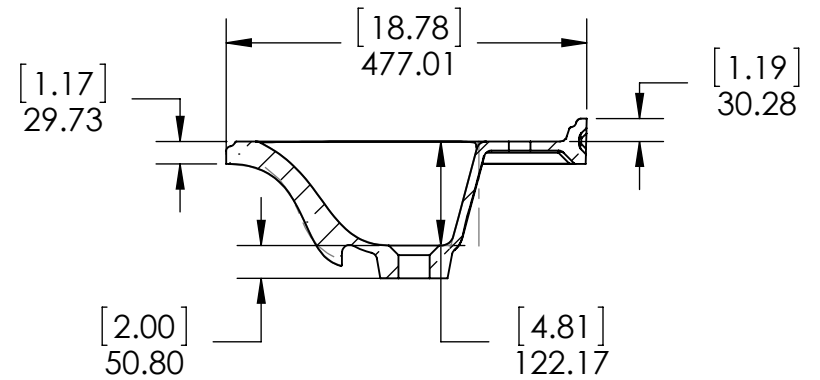

BACK VIEW

ISOMETRIC VIEW

PROPRIETARY AND CONFIDENTIAL THE INFORMATION CONTAINED IN THIS DRAWING IS THE SOLE PROPERTY OF WOODCRAFTERS HOME PRODUCTS L.L.C. ANY REPRODUCTION IN PART OR AS A WHOLE WITHOUT THE WRITTEN PERMISSION OF WOODCRAFTERS HOME PRODUCTS L.L.C. IS PROHIBITED.	UNLESS OTHERWISE SPECIFIED DIMENSIONS ARE IN mm and [inches] AND TOLERANCES ARE +/- 1.0 [0.04]	DRAWN BY:	RR	5/09/19	TITLE: Del Mar 36in Vanity w/VTop - Kitchen Gray
		CHECKED BY:	RR	5/09/19	
		APPROVED BY:	RR	5/09/19	
		DO NOT SCALE DRAWING	SCALE: 1:20	SIZE: A	PART NO:

ID	Description	Technology	Status
595534	Top Sleeve Regal 37in Del Mar .COM	Solid White	Approved for production

Rev #	Approved by	Change
1	R. Rubio	New Model Added

PROPRIETARY AND CONFIDENTIAL
 THE INFORMATION CONTAINED IN THIS DRAWING IS THE
 SOLE PROPERTY OF WOODCRAFTERS. ANY
 REPRODUCTION IN PART OR AS A WHOLE WITHOUT THE
 WRITTEN PERMISSION OF WOODCRAFTERS IS PROHIBITED.

UNLESS OTHERWISE SPECIFIED
 DIMENSIONS ARE IN MM.
 AND (INCHES)
 TOLERANCES ARE
 +0.125 [3.175] -0.125 [-3.175]
 SCALE:1:10

	NAME	DATE
DRAWN	O. Razo	04/13/17
CHECKED	E. Sandoval	04/13/17
ENG APPR.	R. Rubio	04/13/17
MFG APPR.	C. Leal	04/13/17

UNLESS OTHERWISE SPECIFIED
 DIMENSIONS ARE IN mm and [inches]
 AND TOLERANCES ARE +/- 1.0 [0.04]

DRAWN BY:	RR	5/09/19
CHECKED BY:	RR	5/09/19
APPROVED BY:	RR	5/09/19
DO NOT SCALE DRAWING	SCALE: 1:20	SIZE: A