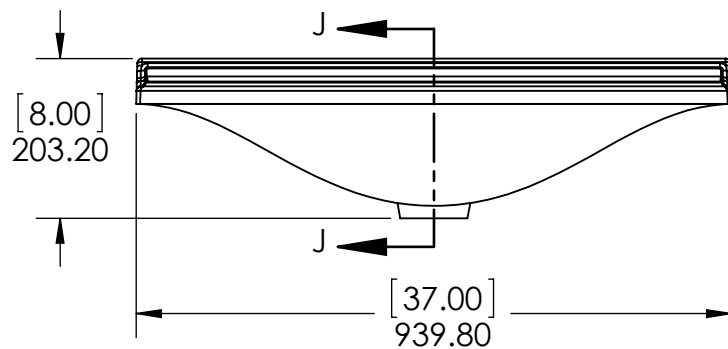

ITEM ID	DESCRIPTION
DM36P2-KG	Del Mar 36in Vanity w/VTop - Kitchen Gray

REV	ECO#	DESCRIPTION	REV'D BY DATE	CHK'D BY DATE	APRV'D BY DATE
0		New Release	RR 05/09/19	RR 05/09/19	RR 05/09/19

SIDE VIEW

FRONT VIEW

BACK VIEW

ISOMETRIC VIEW

PROPRIETARY AND CONFIDENTIAL THE INFORMATION CONTAINED IN THIS DRAWING IS THE SOLE PROPERTY OF WOODCRAFTERS HOME PRODUCTS L.L.C. ANY REPRODUCTION IN PART OR AS A WHOLE WITHOUT THE WRITTEN PERMISSION OF WOODCRAFTERS HOME PRODUCTS L.L.C. IS PROHIBITED.	UNLESS OTHERWISE SPECIFIED DIMENSIONS ARE IN mm and [inches] AND TOLERANCES ARE +/- 1.0 [0.04]	DRAWN BY:	RR	5/09/19	TITLE: Del Mar 36in Vanity w/VTop - Kitchen Gray
		CHECKED BY:	RR	5/09/19	
		APPROVED BY:	RR	5/09/19	
		DO NOT SCALE DRAWING	SCALE: 1:20	SIZE: A	PART NO:

ID	Description	Technology	Status
595534	Top Sleeve Regal 37in Del Mar .COM	Solid White	Approved for production

Rev #	Approved by	Change
1	R. Rubio	New Model Added

PROPRIETARY AND CONFIDENTIAL
 THE INFORMATION CONTAINED IN THIS DRAWING IS THE
 SOLE PROPERTY OF WOODCRAFTERS. ANY
 REPRODUCTION IN PART OR AS A WHOLE WITHOUT THE
 WRITTEN PERMISSION OF WOODCRAFTERS IS PROHIBITED.

UNLESS OTHERWISE SPECIFIED
 DIMENSIONS ARE IN MM.
 AND (INCHES)
 TOLERANCES ARE
 +0.125 [3.175] -0.125 [-3.175]
 SCALE:1:10

	NAME	DATE
DRAWN	O. Razo	04/13/17
CHECKED	E. Sandoval	04/13/17
ENG APPR.	R. Rubio	04/13/17
MFG APPR.	C. Leal	04/13/17