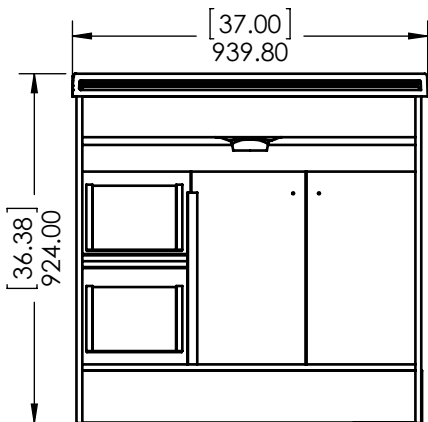

ITEM ID	DESCRIPTION
DM36P2-KG	Del Mar 36in Vanity w/VTop - Kitchen Gray

REV	ECO#	DESCRIPTION	REV'D BY DATE	CHK'D BY DATE	APRV'D BY DATE
0		New Release	RR 05/09/19	RR 05/09/19	RR 05/09/19

SIDE VIEW

FRONT VIEW

BACK VIEW

ISOMETRIC VIEW

PROPRIETARY AND CONFIDENTIAL THE INFORMATION CONTAINED IN THIS DRAWING IS THE SOLE PROPERTY OF WOODCRAFTERS HOME PRODUCTS L.L.C. ANY REPRODUCTION IN PART OR AS A WHOLE WITHOUT THE WRITTEN PERMISSION OF WOODCRAFTERS HOME PRODUCTS L.L.C. IS PROHIBITED.	UNLESS OTHERWISE SPECIFIED DIMENSIONS ARE IN mm and [inches] AND TOLERANCES ARE +/- 1.0 [0.04]	DRAWN BY:	RR	5/09/19	TITLE: Del Mar 36in Vanity w/VTop - Kitchen Gray
		CHECKED BY:	RR	5/09/19	
		APPROVED BY:	RR	5/09/19	
		DO NOT SCALE DRAWING	SCALE: 1:20	SIZE: A	PART NO:

ID	Description	Technology	Status
595534	Top Sleeve Regal 37in Del Mar .COM	Solid White	Approved for production

Rev #	Approved by	Change
1	R. Rubio	New Model Added

PROPRIETARY AND CONFIDENTIAL
 THE INFORMATION CONTAINED IN THIS DRAWING IS THE
 SOLE PROPERTY OF WOODCRAFTERS. ANY
 REPRODUCTION IN PART OR AS A WHOLE WITHOUT THE
 WRITTEN PERMISSION OF WOODCRAFTERS IS PROHIBITED.

Wood Crafters

SIZE DWG. NO. SHEET 1 OF 1
A Top Sleeve Regal 37in Del Mar .COM REV. **1**

ITEM ID	DESCRIPTION
DM36P2-KG	Del Mar 36in Vanity w/VTop - Kitchen Gray

REV	ECO#	DESCRIPTION	REV'D BY DATE	CHK'D BY DATE	APRV'D BY DATE
0		New Release	RR 05/09/19	RR 05/09/19	RR 05/09/19