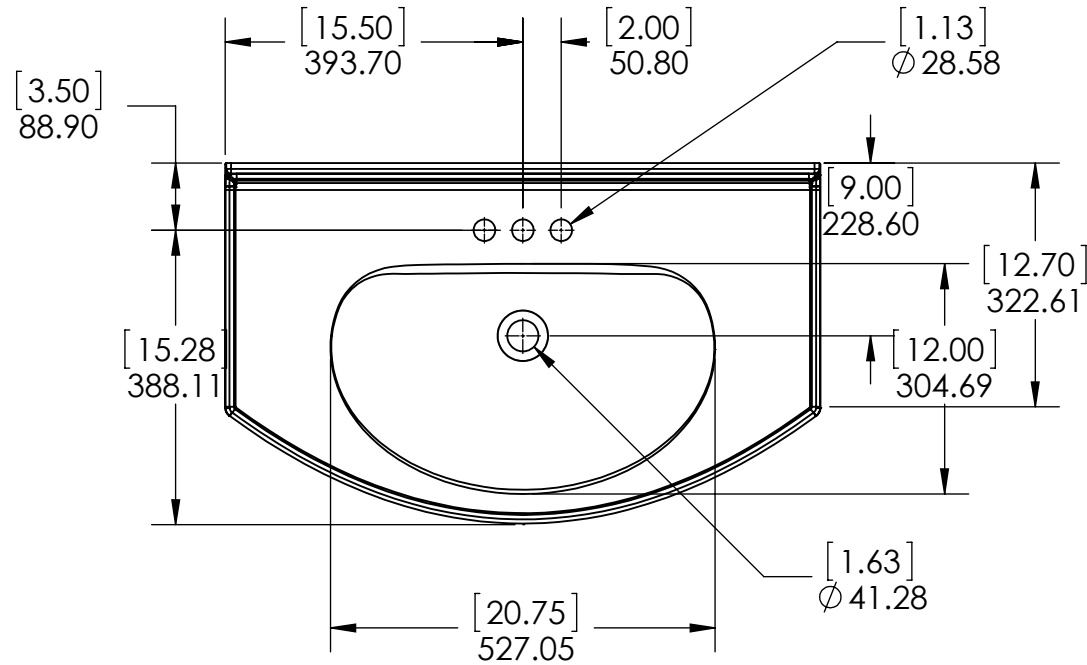

ID	Description	Technology	Status
595534	Top Sleeve Regal 37in Del Mar .COM	Solid White	Approved for production

Rev #	Approved by	Change
1	R. Rubio	New Model Added

PROPRIETARY AND CONFIDENTIAL
THE INFORMATION CONTAINED IN THIS DRAWING IS THE
SOLE PROPERTY OF WOODCRAFTERS. ANY
REPRODUCTION IN PART OR AS A WHOLE WITHOUT THE
WRITTEN PERMISSION OF WOODCRAFTERS IS PROHIBITED.

UNLESS OTHERWISE SPECIFIED
DIMENSIONS ARE IN MM.
AND (INCHES)
TOLERANCES ARE
+0.125 [3.175] -0.125 [-3.175]
SCALE:1:10

	NAME	DATE
DRAWN	O. Razo	04/13/17
CHECKED	E. Sandoval	04/13/17
ENG APPR.	R. Rubio	04/13/17
MFG APPR.	C. Leal	04/13/17

Wood Crafters

SIZE DWG. NO. SHEET 1 OF 1
A Top Sleeve Regal 37in Del Mar .COM REV. **1**