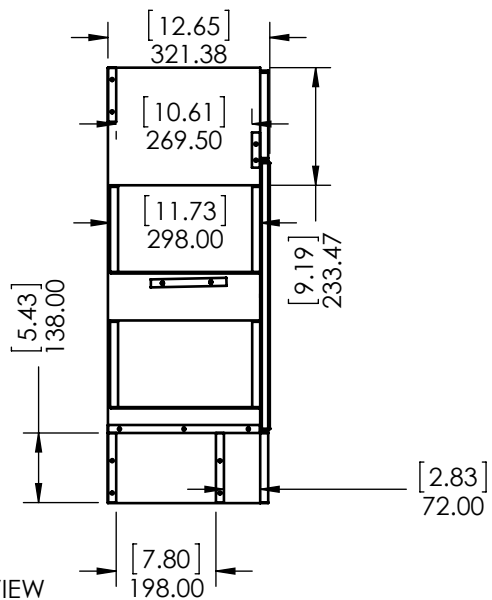

BACK VIEW

ISOMETRIC VIEW

PROPRIETARY AND CONFIDENTIAL THE INFORMATION CONTAINED IN THIS DRAWING IS THE SOLE PROPERTY OF WOODCRAFTERS HOME PRODUCTS L.L.C. ANY REPRODUCTION IN PART OR AS A WHOLE WITHOUT THE WRITTEN PERMISSION OF WOODCRAFTERS HOME PRODUCTS L.L.C. IS PROHIBITED.	UNLESS OTHERWISE SPECIFIED DIMENSIONS ARE IN mm and [inches] AND TOLERANCES ARE +/- 1.0 [0.04]	DRAWN BY:	RR	5/09/19	TITLE: Del Mar 36in Vanity w/VTop - Kitchen Gray
		CHECKED BY:	RR	5/09/19	
		APPROVED BY:	RR	5/09/19	
		DO NOT SCALE DRAWING	SCALE: 1:20	SIZE: A	PART NO:

UNLESS OTHERWISE SPECIFIED
 DIMENSIONS ARE IN MM.
 AND (INCHES)
 TOLERANCES ARE
 +0.125 [3.175] -0.125 [-3.175]
 SCALE:1:10

	NAME	DATE
DRAWN	O. Razo	04/13/17
CHECKED	E. Sandoval	04/13/17
ENG APPR.	R. Rubio	04/13/17
MFG APPR.	C. Leal	04/13/17

Wood Crafters

SIZE DWG. NO. SHEET 1 OF 1
A Top Sleeve Regal 37in Del Mar .COM REV. **1**

ITEM ID	DESCRIPTION
DM36P2-KG	Del Mar 36in Vanity w/VTop - Kitchen Gray

REV	ECO#	DESCRIPTION	REV'D BY DATE	CHK'D BY DATE	APRV'D BY DATE
0		New Release	RR 05/09/19	RR 05/09/19	RR 05/09/19

UNLESS OTHERWISE SPECIFIED
 DIMENSIONS ARE IN mm and [inches]
 AND TOLERANCES ARE +/- 1.0 [0.04]

DRAWN BY:	RR	5/09/19
CHECKED BY:	RR	5/09/19
APPROVED BY:	RR	5/09/19
DO NOT SCALE DRAWING	SCALE: 1:20	SIZE: A