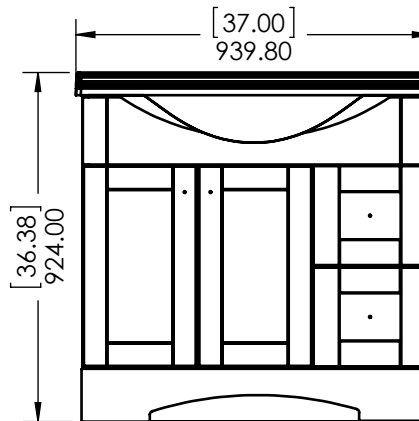

ITEM ID	DESCRIPTION
DM36P2-KG	Del Mar 36in Vanity w/VTop - Kitchen Gray

REV	ECO#	DESCRIPTION	REV'D BY DATE	CHK'D BY DATE	APRV'D BY DATE
0		New Release	RR 05/09/19	RR 05/09/19	RR 05/09/19

SIDE VIEW

FRONT VIEW

BACK VIEW

ISOMETRIC VIEW

PROPRIETARY AND CONFIDENTIAL THE INFORMATION CONTAINED IN THIS DRAWING IS THE SOLE PROPERTY OF WOODCRAFTERS HOME PRODUCTS L.L.C. ANY REPRODUCTION IN PART OR AS A WHOLE WITHOUT THE WRITTEN PERMISSION OF WOODCRAFTERS HOME PRODUCTS L.L.C. IS PROHIBITED.	UNLESS OTHERWISE SPECIFIED DIMENSIONS ARE IN mm and [inches] AND TOLERANCES ARE +/- 1.0 [0.04]	DRAWN BY:	RR	5/09/19	TITLE: Del Mar 36in Vanity w/VTop - Kitchen Gray
		CHECKED BY:	RR	5/09/19	
		APPROVED BY:	RR	5/09/19	
		DO NOT SCALE DRAWING	SCALE: 1:20	SIZE: A	PART NO:

ID	Description	Technology	Status
595534	Top Sleeve Regal 37in Del Mar .COM	Solid White	Approved for production

Rev #	Approved by	Change
1	R. Rubio	New Model Added

PROPRIETARY AND CONFIDENTIAL
 THE INFORMATION CONTAINED IN THIS DRAWING IS THE
 SOLE PROPERTY OF WOODCRAFTERS. ANY
 REPRODUCTION IN PART OR AS A WHOLE WITHOUT THE
 WRITTEN PERMISSION OF WOODCRAFTERS IS PROHIBITED.

Wood Crafters

SIZE DWG. NO. SHEET 1 OF 1
A Top Sleeve Regal 37in Del Mar .COM REV. **1**

ITEM ID	DESCRIPTION
DM36P2-KG	Del Mar 36in Vanity w/VTop - Kitchen Gray

REV	ECO#	DESCRIPTION	REV'D BY DATE	CHK'D BY DATE	APRV'D BY DATE
0		New Release	RR 05/09/19	RR 05/09/19	RR 05/09/19