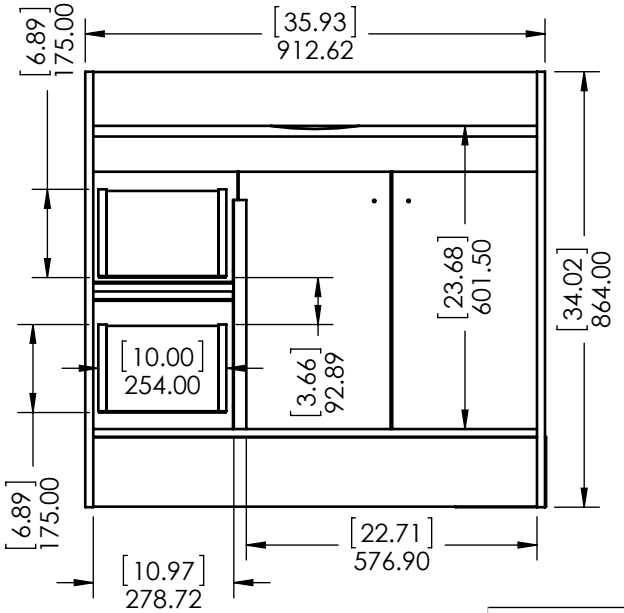

SIDE VIEW

BACK VIEW