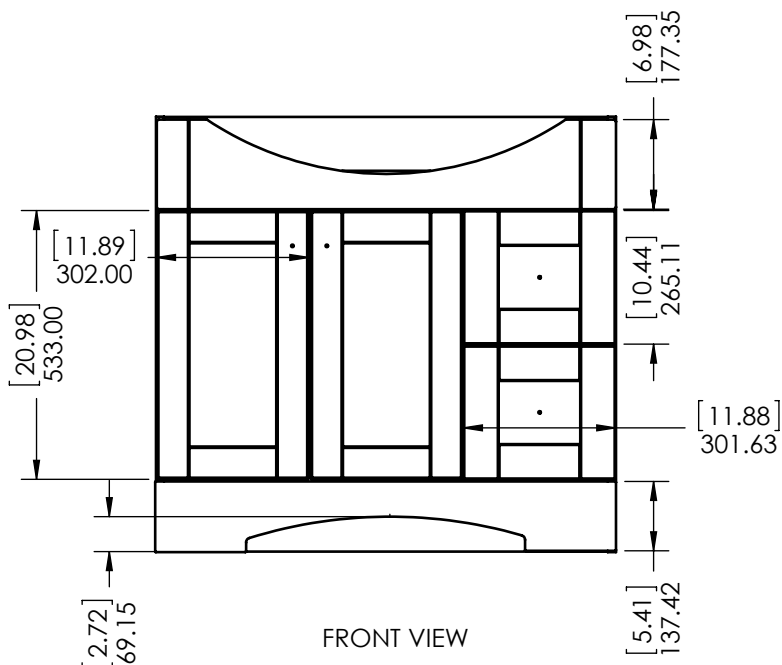

ITEM ID	DESCRIPTION
DM36P2-KG	Del Mar 36in Vanity w/VTop - Kitchen Gray

REV	ECO#	DESCRIPTION	REV'D BY DATE	CHK'D BY DATE	APRV'D BY DATE
0		New Release	RR 05/09/19	RR 05/09/19	RR 05/09/19

PROPRIETARY AND CONFIDENTIAL
THE INFORMATION CONTAINED IN THIS DRAWING IS THE SOLE PROPERTY OF WOODCRAFTERS HOME PRODUCTS L.L.C. ANY REPRODUCTION IN PART OR AS A WHOLE WITHOUT THE WRITTEN PERMISSION OF WOODCRAFTERS HOME PRODUCTS L.L.C. IS PROHIBITED.

UNLESS OTHERWISE SPECIFIED
DIMENSIONS ARE IN mm and [inches]
AND TOLERANCES ARE +/- 1.0 [0.04]

DRAWN BY:	RR	5/09/19
CHECKED BY:	RR	5/09/19
APPROVED BY:	RR	5/09/19
DO NOT SCALE DRAWING	SCALE: 1:20	SIZE: A

TITLE:	Del Mar 36in Vanity w/VTop - Kitchen Gray		
PART NO:	PAGE	1 OF 1	REV: 0