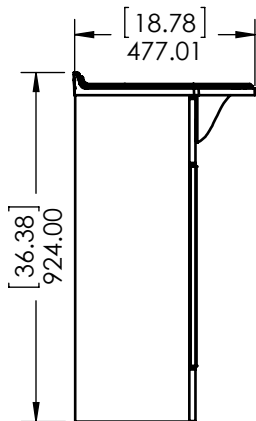

ITEM ID	DESCRIPTION
DM36P2-KG	Del Mar 36in Vanity w/VTop - Kitchen Gray

REV	ECO#	DESCRIPTION	REV'D BY DATE	CHK'D BY DATE	APRV'D BY DATE
0		New Release	RR 05/09/19	RR 05/09/19	RR 05/09/19

SIDE VIEW

FRONT VIEW

BACK VIEW

ISOMETRIC VIEW

PROPRIETARY AND CONFIDENTIAL THE INFORMATION CONTAINED IN THIS DRAWING IS THE SOLE PROPERTY OF WOODCRAFTERS HOME PRODUCTS L.L.C. ANY REPRODUCTION IN PART OR AS A WHOLE WITHOUT THE WRITTEN PERMISSION OF WOODCRAFTERS HOME PRODUCTS L.L.C. IS PROHIBITED.	UNLESS OTHERWISE SPECIFIED DIMENSIONS ARE IN mm and [inches] AND TOLERANCES ARE +/- 1.0 [0.04]	DRAWN BY:	RR	5/09/19	TITLE: Del Mar 36in Vanity w/VTop - Kitchen Gray
		CHECKED BY:	RR	5/09/19	
		APPROVED BY:	RR	5/09/19	
		DO NOT SCALE DRAWING	SCALE: 1:20	SIZE: A	PART NO:

UNLESS OTHERWISE SPECIFIED
 DIMENSIONS ARE IN MM.
 AND (INCHES)
 TOLERANCES ARE
 +0.125 [3.175] -0.125 [-3.175]
 SCALE:1:10

	NAME	DATE
DRAWN	O. Razo	04/13/17
CHECKED	E. Sandoval	04/13/17
ENG APPR.	R. Rubio	04/13/17
MFG APPR.	C. Leal	04/13/17

UNLESS OTHERWISE SPECIFIED
 DIMENSIONS ARE IN mm and [inches]
 AND TOLERANCES ARE +/- 1.0 [0.04]

DRAWN BY:	RR	5/09/19
CHECKED BY:	RR	5/09/19
APPROVED BY:	RR	5/09/19
DO NOT SCALE DRAWING	SCALE: 1:20	SIZE: A