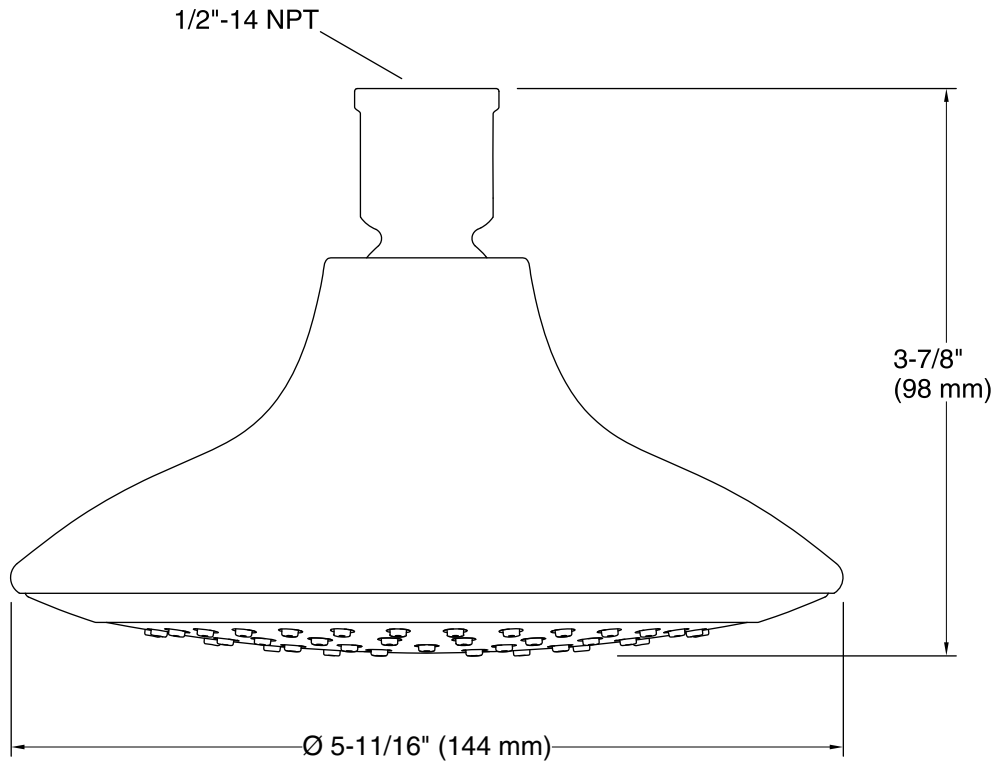

- 1/2" - 14 NPT connection.

Recommended Accessories

- K-7397 Shower Arm and Flange
- K-45129 Shower Arm and Flange

Codes/Standards

ASME A112.18.1/CSA B125.1
DOE - Energy Policy Act 1992

KOHLER® Faucet Lifetime Limited Warranty

See website for detailed warranty information.

Available Color/Finishes

Color tiles intended for reference only.

Color	Code	Description
-------	------	-------------

	CP	
	BN	
	2BZ	

Technical Information

All product dimensions are nominal.

Showerhead:

Rated maximum flow: 2.5 gal/min (9.5 l/min)

Notes

Install this product according to the installation guide.