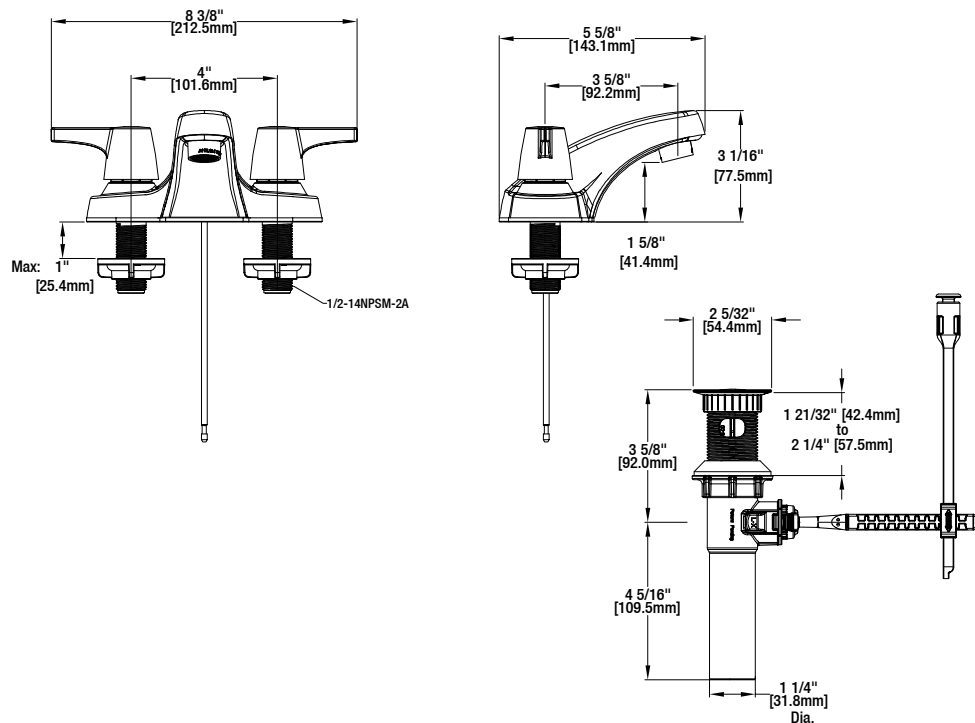

WARRANTY

- Limited Lifetime Warranty

INSTALLATION DIMENSIONS

Glacier Bay reserves the right to make changes in specifications and materials and to change and discontinue models, both without notice or obligation. Dimensions are for reference only.