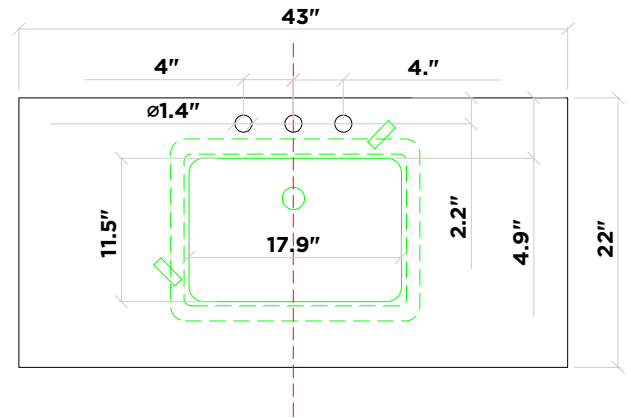

ARIEL

Hamlet 42" Base Cabinet With Matching Framed Mirror

BASE CABINET

CABINET SIZE

42"W × 21.5"D × 33.5"H

MIRROR SIZE

42"W × 35"H

FEATURES

FRONT VIEW

BACK VIEW

SIDE VIEW

MIRROR VIEW

ARIEL

ARIEL 43" Single Rectangular Sink Countertop in White Quartz

COUNTERTOP

DIMENSIONS

43"W × 22"D × 1.5"H

FEATURES

- White quartz countertop
- Matching backsplash included
- Countertop pre-drilled for 8 in. widespread faucets
- One ceramic UPC certified under-mount rectangular sink

TOP VIEW