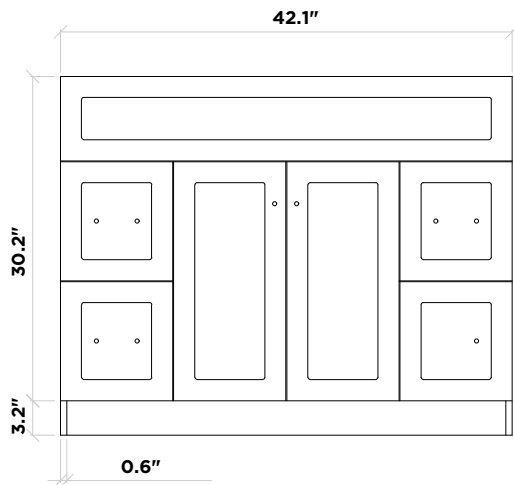

ARIEL

Hamlet 42" Base Cabinet With Matching Framed Mirror

BASE CABINET

CABINET SIZE

42"W × 21.5"D × 33.5"H

MIRROR SIZE

42"W × 35"H

FEATURES

- Hardwood Plywood Construction
- Two soft-closing doors with adjustable hinges
- Four soft-closing drawers with under-mount drawer glides
- Dove-tail construction drawer boxes
- Satin nickel finish hardware
- Matching framed mirror included

FRONT VIEW

BACK VIEW

SIDE VIEW

MIRROR VIEW

ARIEL

ARIEL 43" Single Rectangular Sink Countertop in White Quartz

COUNTERTOP

DIMENSIONS

43"W × 22"D × 1.5"H

FEATURES

- White quartz countertop
- Matching backsplash included
- Countertop pre-drilled for 8 in. widespread faucets
- One ceramic UPC certified under-mount rectangular sink

TOP VIEW