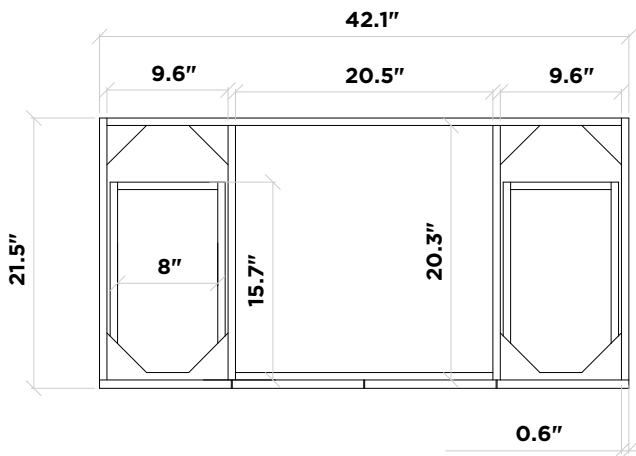

ARIEL

Hamlet 42" Base Cabinet With Matching Framed Mirror

BASE CABINET

CABINET SIZE

42"W × 21.5"D × 33.5"H

MIRROR SIZE

42"W × 35"H

FEATURES

FRONT VIEW

BACK VIEW

SIDE VIEW

MIRROR VIEW

ARIEL

ARIEL 43" Single Rectangular Sink Countertop in White Quartz

COUNTERTOP

DIMENSIONS

43"W × 22"D × 1.5"H

FEATURES

- White quartz countertop
- Matching backsplash included
- Countertop pre-drilled for 8 in. widespread faucets
- One ceramic UPC certified under-mount rectangular sink

TOP VIEW