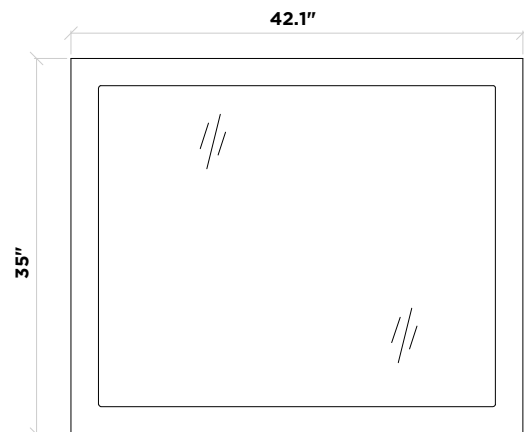

ARIEL

Hamlet 42" Base Cabinet With Matching Framed Mirror

BASE CABINET

CABINET SIZE

42"W × 21.5"D × 33.5"H

MIRROR SIZE

42"W × 35"H

FEATURES

FRONT VIEW

BACK VIEW

SIDE VIEW

MIRROR VIEW

ARIEL

ARIEL 43" Single Rectangular Sink Countertop in White Quartz

COUNTERTOP

DIMENSIONS

43"W × 22"D × 1.5"H

FEATURES

- White quartz countertop
- Matching backsplash included
- Countertop pre-drilled for 8 in. widespread faucets
- One ceramic UPC certified under-mount rectangular sink

TOP VIEW