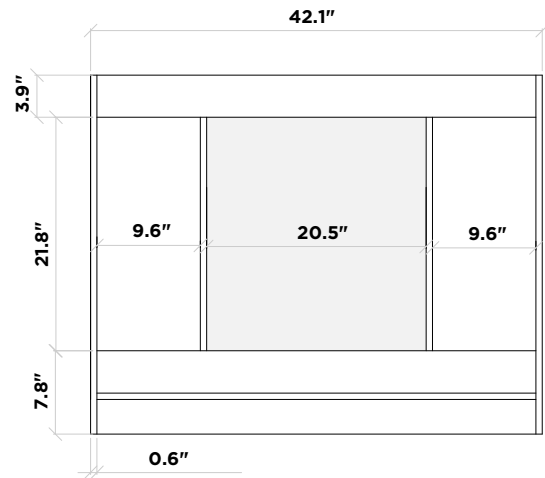

ARIEL

Hamlet 42" Base Cabinet With Matching Framed Mirror

BASE CABINET

CABINET SIZE

42"W × 21.5"D × 33.5"H

MIRROR SIZE

42"W × 35"H

FEATURES

FRONT VIEW

BACK VIEW

SIDE VIEW

MIRROR VIEW

ARIEL

ARIEL 43" Single Rectangular Sink Countertop in White Quartz

COUNTERTOP

DIMENSIONS

43"W × 22"D × 1.5"H

FEATURES

- White quartz countertop
- Matching backsplash included
- Countertop pre-drilled for 8 in. widespread faucets
- One ceramic UPC certified under-mount rectangular sink

TOP VIEW