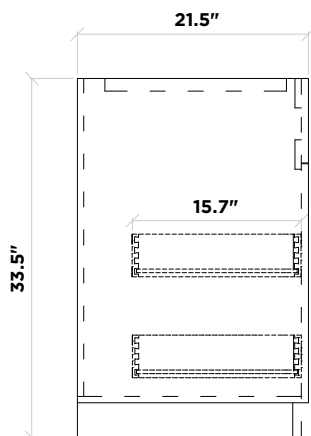

ARIEL

Hamlet 42" Base Cabinet With Matching Framed Mirror

BASE CABINET

CABINET SIZE

42"W × 21.5"D × 33.5"H

MIRROR SIZE

42"W × 35"H

FEATURES

FRONT VIEW

BACK VIEW

SIDE VIEW

MIRROR VIEW

ARIEL

ARIEL 43" Single Rectangular Sink Countertop in White Quartz

COUNTERTOP

DIMENSIONS

43"W × 22"D × 1.5"H

FEATURES

- White quartz countertop
- Matching backsplash included
- Countertop pre-drilled for 8 in. widespread faucets
- One ceramic UPC certified under-mount rectangular sink

TOP VIEW