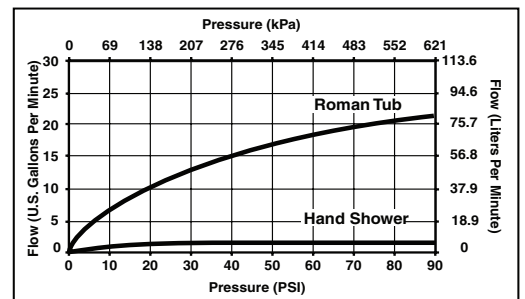

COMPLIES WITH:

- ASME A112.18.1 / CSA B125.1
- Indicates compliance to ICC/ANSI A117.1

▲ Designate proper finish suffix

Delta reserves the right (1) to make changes in specifications and materials, and (2) to change or discontinue models, both without notice or obligation. Dimensions are for reference only. See current full-line price book or www.deltafaucet.com for finish options and product availability.

DSP-B-T2761 Rev. B

55 E 111th Street, Indianapolis, Indiana 46280
350 South Edgeware Road, St. Thomas, ON N5P 4L1
© 2013 Masco Corporation of Indiana