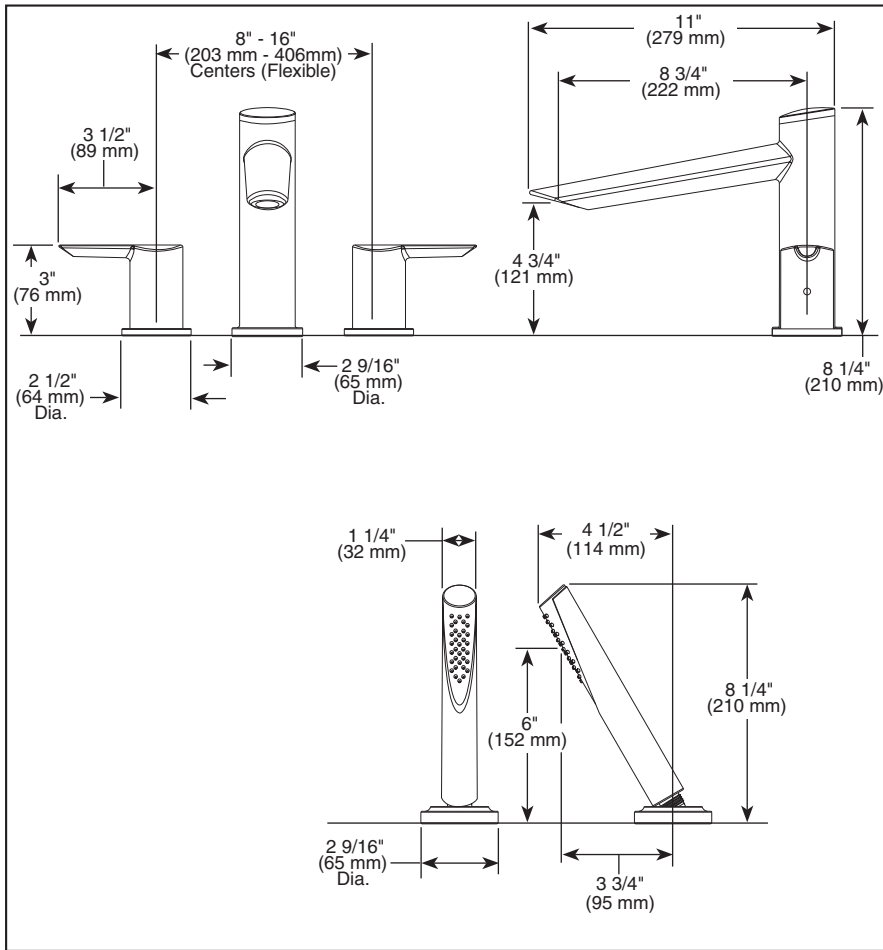

Submitted Model No.: _____
 Specific Features: _____

ROMAN TUB/WHIRLPOOL FAUCET

- Compel® Bath Collection
- Three Hole Installation (T2761 Series)
- Four Hole Installation (T4761 Series)
- Rough-In Kit Must Also be Ordered to Complete Installation (R4707 for four hole and R2707 for three hole)

STANDARD SPECIFICATIONS:

- Trim Only for two handle Roman Tub faucet for concealed mounting.
- 11" (279 mm) long, 8 1/4" (210 mm) high slip-on rigid spout.
- Temperature and volume controlled with handles.
- Red/blue markings on handle for hot/cold identification.
- Rough-in kit must also be ordered to complete installation (R4707 for four hole and R2707 for three hole). There are separate specification sheets on each rough-in kit if more details are required.
- Handshower includes double check valves for backflow prevention (T4761).
- Handshower water efficient flowrate of 2.0 GPM @ 80 PSI.

COMPLIES WITH:

- ASME A112.18.1 / CSA B125.1
- Indicates compliance to ICC/ANSI A117.1

▲ Designate proper finish suffix

Delta reserves the right (1) to make changes in specifications and materials, and (2) to change or discontinue models, both without notice or obligation. Dimensions are for reference only. See current full-line price book or www.deltafaucet.com for finish options and product availability.