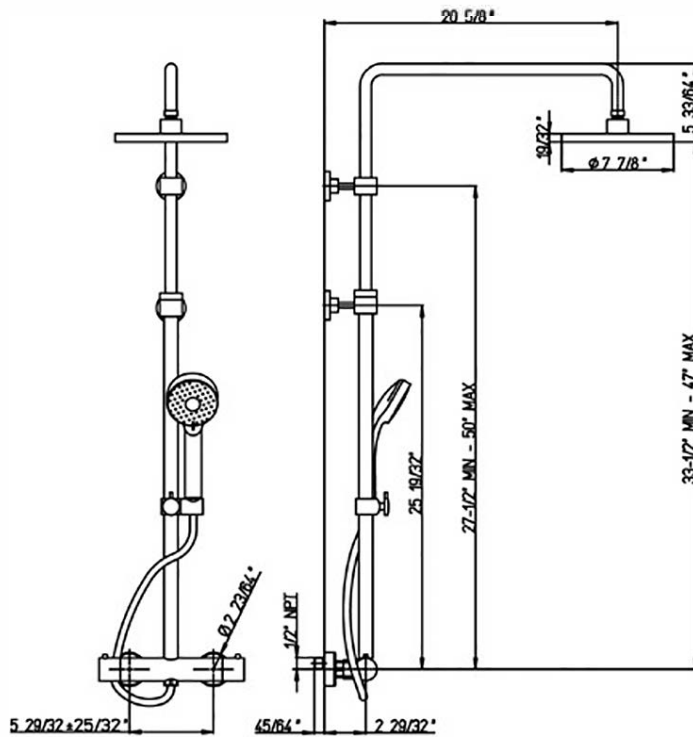

ELBA

Adjustable shower column with
thermostatic mixer, 38° safety
button, integrated diverter, brass
tube, brass sliding shower holder

Art.	Finish
78CR689	Chrome

Adjustable
shower head

PVC flexible hose with
swivel nut, length 175cm

Elba Series

78-689

Shower Column,
Contemporary Styling

STANDARDS

- Compliant with ASME A112.18.1-B125.1
- Compliant with AB1953
- Compliant with ANSI NSF61 – Annex G
- Certified by CSA International
- Compliant with ANSI A117.1

Finishes

Polished Chrome

78CR689

X

Features

Solid Brass Construction 8"

Rain Shower Head

Height Not Adjustable