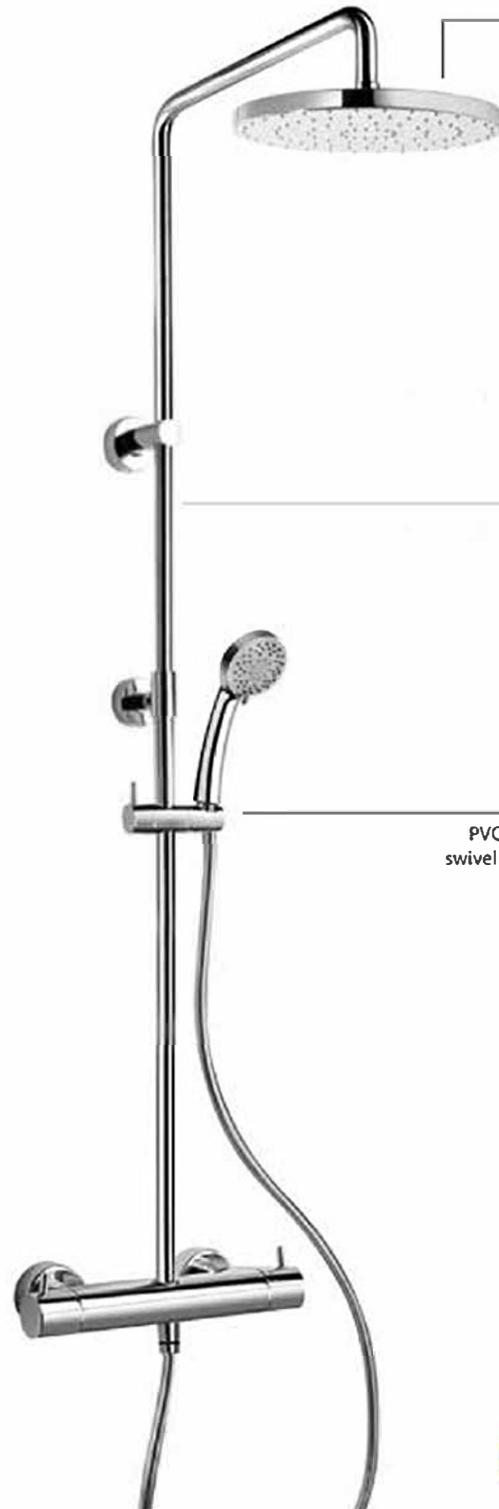

ELBA

Adjustable shower column with
thermostatic mixer, 38° safety
button, integrated diverter, brass
tube, brass sliding shower holder

Art.	Finish
78CR689	Chrome

Adjustable
shower head

PVC flexible hose with
swivel nut, length 175cm

Elba Series

78-689

Shower Column,
Contemporary Styling

STANDARDS

- Compliant with ASME A112.18.1-B125.1
- Compliant with AB1953
- Compliant with ANSI NSF61 – Annex G
- Certified by CSA International
- Compliant with ANSI A117.1

Finishes

Polished Chrome

78CR689

X

Features

Solid Brass Construction 8"

Rain Shower Head

Height Not Adjustable