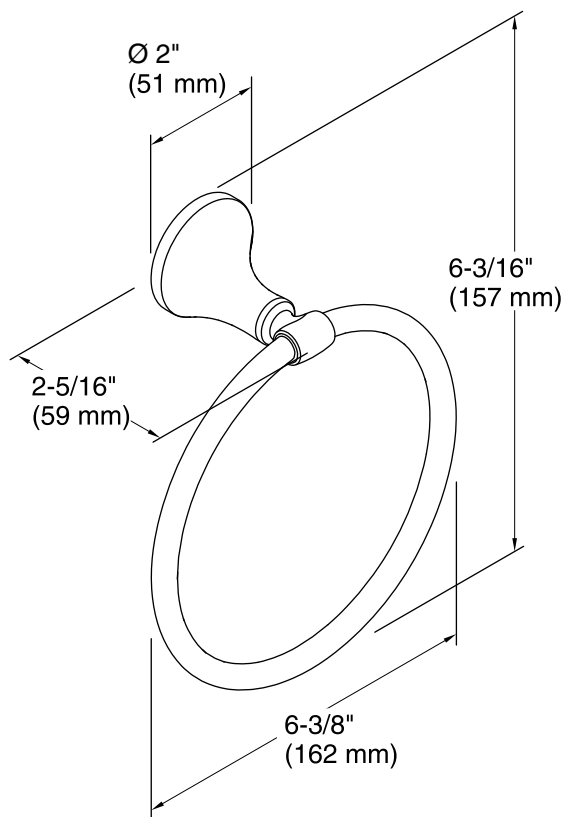

Features

- KOHLER finishes resist corrosion and tarnish.
- Traditional 6-3/8- inch ring design.
- Coordinates with other products in the Elliston collection.
- 6-3/8" (162 mm) x 2-5/16" (59 mm) x 6-3/16" (157 mm)

Available Color/Finishes

Color tiles intended for reference only.

Color	Code	Description
	CP	Polished Chrome
	BN	Vibrant® Brushed Nickel

Technical Information

All product dimensions are nominal.

Notes

Install this product according to the installation guide.